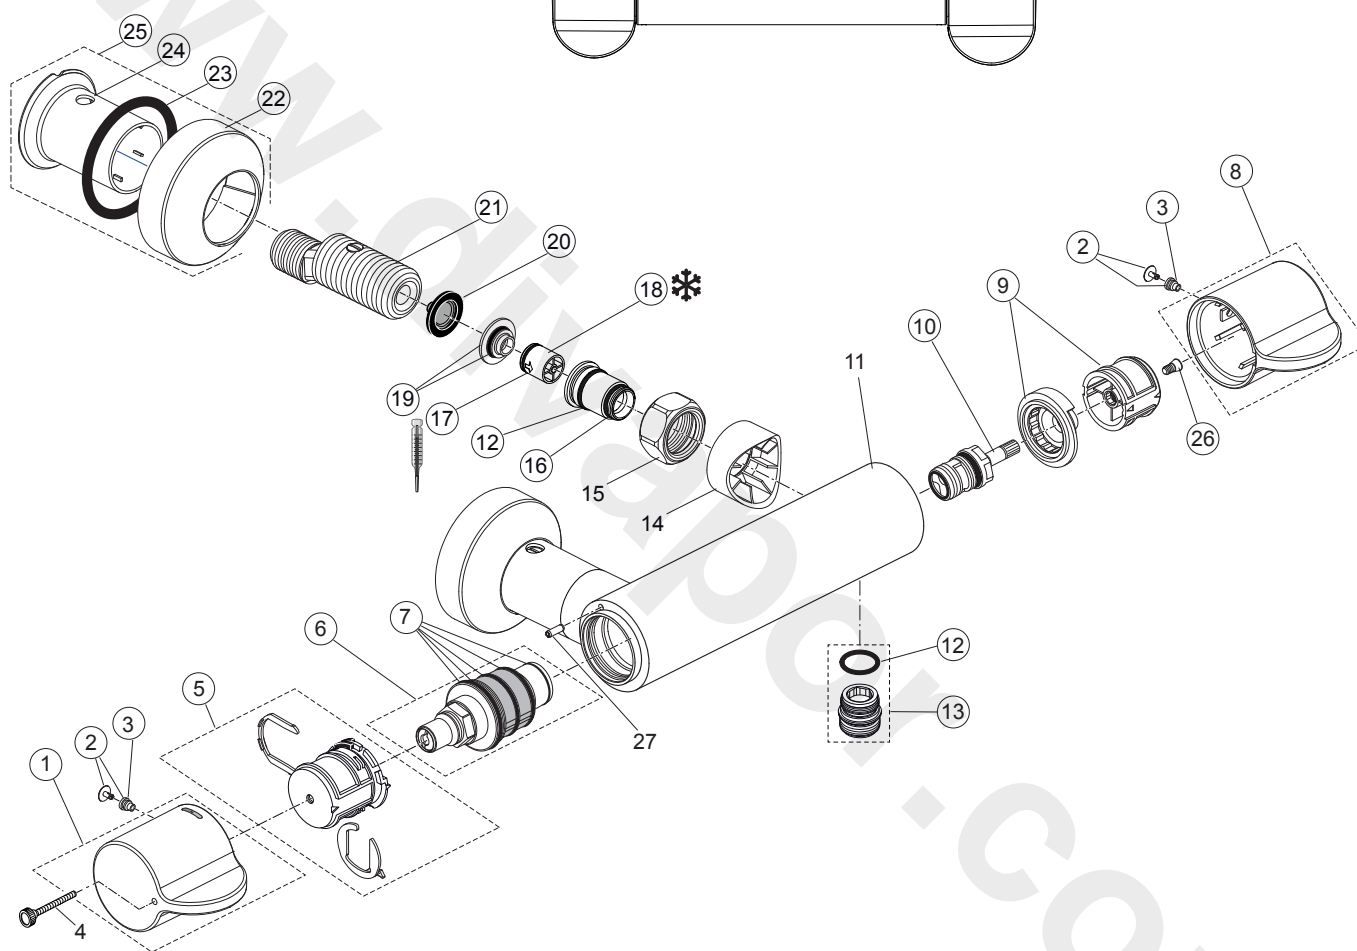

Produced from: April 2017 - March 2021

Thermostat with function desinfection with on/off S-connector

Pos.	Description	Part-Number	Qty.	Pos.	Description	Part-Number	Qty.
1	Handle for Temp. cpl.	A 861 195 AA	1 Set	15	Coupling nut G3/4 - SW30		
2	Handle cap + screw	A 962 149 AA*	1 pcs	16	O - Ring Ø 14 x 1,78	A 962 605 NU	2 pcs
3	Srew M5x5	A 961 095 NU	1 pcs	17	Non-return valve (Hot water)	F 960 942 NU	1 pcs
4	Knurled head screw M3x30			18	Non-return valve (Cold water)	N 042 977 NU	1 pcs
5	Temp. adjustment cpl.	A 963 427 NU	1 Set	19	Isolation ring	A 861 197 NU	2 pcs
6	Thermostatic Cartridge	A 962 229 NU	1 pcs	20	Strainer (screen)	A 962 595 NU	2 pcs
7	Repair-Set Cartridge	A 962 230 NU	1 Set	21	On/off S-connector	B 960 607 AT	1 pcs
8	Volume control handle cpl.	A 861 196 AA	1 Set	22	Escutcheon	A 960 599 AA	1 pcs
9	Handle insert + stopring	A 963 432 NU	1 Set	23	O-ring Ø 53,5 x 5	A 963 840 NU	1 pcs
10	Cartridge G1/2 90° le.op.	A 963 033 NU	1 pcs	24	Escutcheon inside	A 961 927 AA	1 pcs
11	Body			25	Escutcheon cpl.	B 960 575 AA	2 Set
12	O - ring Ø 17 x 2	A 961 810 NU	2 pcs	26	Srew M4	A 961 337 NU	1 pcs
13	Nipple complete G1/2	A 861 498 NU	1 pcs	27	Pin 3x10mm DIN 1474		
14	Nipple complete G1/2	A 963 651 NU**	1 pcs				

* Universal-Set (not all parts needed) **until march 2020