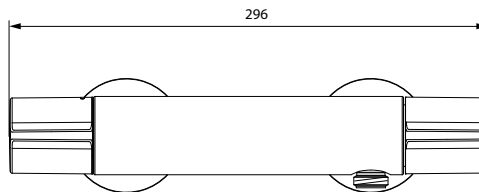

Produced from: **April 2021**

Thermostat with
function desinfection
with on/off S-connector

Pos.	Description	Part-Number	Qty.	Pos.	Description	Part-Number	Qty.
1	Handle for Temp. cpl.	A 861 195 AA	1 Set	13	Isolation ring	A 861 197 NU	2 pcs
2	Handle cap + screw	A 962 149 AA*	1 pcs	14	Strainer (screen)	A 962 595 NU	2 pcs
3	Temp. adjustment cpl.	A 963 427 NU	1 Set	15	On/off S-connector	B 960 607 AT	1 pcs
4	Thermostatic Cartridge	A 962 229 NU	1 pcs	16	Escutcheon cpl.	B 960 575 AA	2 Set
5	Volume control handle cpl.	A 861 196 AA	1 Set	17	Screw M4	A 961 337 NU	1 pcs
6	Handle insert + stopring	A 963 432 NU	1 Set				
7	Cartridge G1/2 180° le.op.	A 963 245 NU	1 pcs				
8	Nipple complete G1/2	A 861 498 NU	1 pcs				
9	O - Ring Ø 14 x 1,78	A 962 605 NU	2 pcs				
10	O - ring Ø 17 x 2	A 961 810 NU	2 pcs				
11	Non-return valve (Hot water)	F 960 942 NU	1 pcs				
12	Non-return valve (Cold water)	N 042 977 NU	1 pcs				