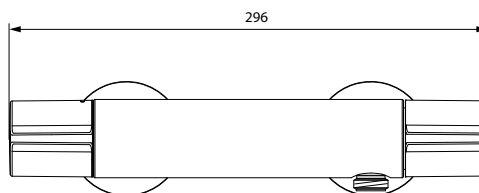

Produced from: April 2017 - March 2021

Thermostat with function desinfection with on/off S-connector

Pos.	Description	Part-Number	Qty.	Pos.	Description	Part-Number	Qty.
1	Handle for Temp. cpl.	A 861 195 AA	1 Set	15	Coupling nut G3/4 - SW30		
2	Handle cap + screw	A 962 149 AA*	1 pcs	16	O - Ring Ø 14 x 1,78	A 962 605 NU	2 pcs
3	Srew M5x5	A 961 095 NU	1 pcs	17	Non-return valve (Hot water)	F 960 942 NU	1 pcs
4	Knurled head screw M3x30			18	Non-return valve (Cold water)	N 042 977 NU	1 pcs
5	Temp. adjustment cpl.	A 963 427 NU	1 Set	19	Isolation ring	A 861 197 NU	2 pcs
6	Thermostatic Cartridge	A 962 229 NU	1 pcs	20	Strainer (screen)	A 962 595 NU	2 pcs
7	Repair-Set Cartridge	A 962 230 NU	1 Set	21	On/off S-connector	B 960 607 AT	1 pcs
8	Volume control handle cpl.	A 861 196 AA	1 Set	22	Escutcheon	A 960 599 AA	1 pcs
9	Handle insert + stopring	A 963 432 NU	1 Set	23	O-ring Ø 53,5 x 5	A 963 840 NU	1 pcs
10	Cartridge G1/2 90° le.op.	A 963 033 NU	1 pcs	24	Escutcheon inside	A 961 927 AA	1 pcs
11	Body			25	Escutcheon cpl.	B 960 575 AA	2 Set
12	O - ring Ø 17 x 2	A 961 810 NU	2 pcs	26	Srew M4	A 961 337 NU	1 pcs
13	Nipple complete G1/2	A 861 498 NU	1 pcs	27	Pin 3x10mm DIN 1474		
14	Nipple complete G1/2	A 963 651 NU**	1 pcs				

* Universal-Set (not all parts needed) **until march 2020