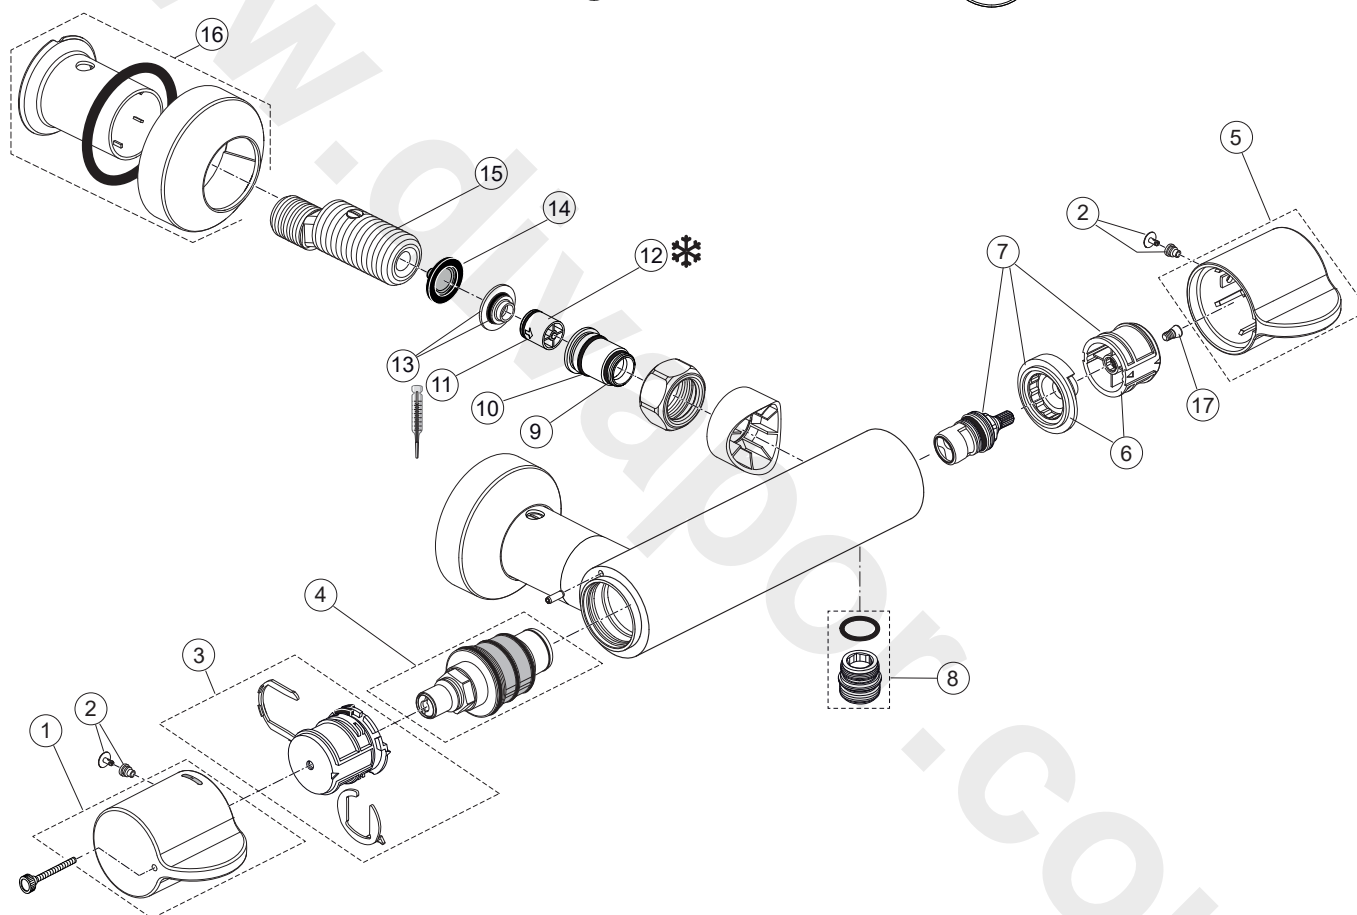

Produced from: **April 2021**

Thermostat with
function desinfection
with on/off S-connector

Pos.	Description	Part-Number	Qty.	Pos.	Description	Part-Number	Qty.
1	Handle for Temp. cpl.	A 861 195 AA	1 Set	13	Isolation ring	A 861 197 NU	2 pcs
2	Handle cap + screw	A 962 149 AA*	1 pcs	14	Strainer (screen)	A 962 595 NU	2 pcs
3	Temp. adjustment cpl.	A 963 427 NU	1 Set	15	On/off S-connector	B 960 607 AT	1 pcs
4	Thermostatic Cartridge	A 962 229 NU	1 pcs	16	Escutcheon cpl.	B 960 575 AA	2 Set
5	Volume control handle cpl.	A 861 196 AA	1 Set	17	Screw M4	A 961 337 NU	1 pcs
6	Handle insert + stopring	A 963 432 NU	1 Set				
7	Cartridge G1/2 180° le.op.	A 963 245 NU	1 pcs				
8	Nipple complete G1/2	A 861 498 NU	1 pcs				
9	O - Ring Ø 14 x 1,78	A 962 605 NU	2 pcs				
10	O - ring Ø 17 x 2	A 961 810 NU	2 pcs				
11	Non-return valve (Hot water)	F 960 942 NU	1 pcs				
12	Non-return valve (Cold water)	N 042 977 NU	1 pcs				