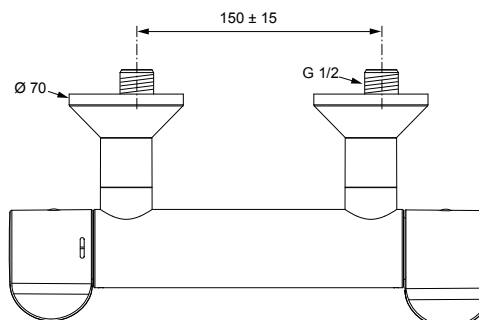

* Universal-Set (not all parts needed)

Produced from: April 2017 - March 2021

Thermostat with function desinfection with on/off S-connector

Pos.	Description	Part-Number	Qty.	Pos.	Description	Part-Number	Qty.
1	Handle for Temp. cpl.	A 861 195 AA	1 Set	15	Coupling nut G3/4 - SW30		
2	Handle cap + screw	A 962 149 AA*	1 pcs	16	O - Ring Ø 14 x 1,78	A 962 605 NU	2 pcs
3	Srew M5x5	A 961 095 NU	1 pcs	17	Non-return valve (Hot water)	F 960 942 NU	1 pcs
4	Knurled head screw M3x30			18	Non-return valve (Cold water)	N 042 977 NU	1 pcs
5	Temp. adjustment cpl.	A 963 427 NU	1 Set	19	Isolation ring	A 861 197 NU	2 pcs
6	Thermostatic Cartridge	A 962 229 NU	1 pcs	20	Strainer (screen)	A 962 595 NU	2 pcs
7	Repair-Set Cartridge	A 962 230 NU	1 Set	21	On/off S-connector	B 960 607 AT	1 pcs
8	Volume control handle cpl.	A 861 196 AA	1 Set	22	Escutcheon	A 960 599 AA	1 pcs
9	Handle insert + stopring	A 963 432 NU	1 Set	23	O-ring Ø 53,5 x 5	A 963 840 NU	1 pcs
10	Cartridge G1/2 90° le.op.	A 963 033 NU	1 pcs	24	Escutcheon inside	A 961 927 AA	1 pcs
11	Body			25	Escutcheon cpl.	B 960 575 AA	2 Set
12	O - ring Ø 17 x 2	A 961 810 NU	2 pcs	26	Srew M4	A 961 337 NU	1 pcs
13	Nipple complete G1/2	A 861 498 NU	1 pcs	27	Pin 3x10mm DIN 1474		
14	Nipple complete G1/2	A 963 651 NU**	1 pcs				