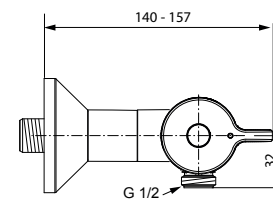

Produced from: **April 2021**

Thermostat with
function desinfection
with on/off S-connector

Pos.	Description	Part-Number	Qty.	Pos.	Description	Part-Number	Qty.
1	Handle for Temp. cpl.	A 861 195 AA	1 Set	13	Isolation ring	A 861 197 NU	2 pcs
2	Handle cap + screw	A 962 149 AA*	1 pcs	14	Strainer (screen)	A 962 595 NU	2 pcs
3	Temp. adjustment cpl.	A 963 427 NU	1 Set	15	On/off S-connector	B 960 607 AT	1 pcs
4	Thermostatic Cartridge	A 962 229 NU	1 pcs	16	Escutcheon cpl.	B 960 575 AA	2 Set
5	Volume control handle cpl.	A 861 196 AA	1 Set	17	Screw M4	A 961 337 NU	1 pcs
6	Handle insert + stopring	A 963 432 NU	1 Set				
7	Cartridge G1/2 180° le.op.	A 963 245 NU	1 pcs				
8	Nipple complete G1/2	A 861 498 NU	1 pcs				
9	O - Ring Ø 14 x 1,78	A 962 605 NU	2 pcs				
10	O - ring Ø 17 x 2	A 961 810 NU	2 pcs				
11	Non-return valve (Hot water)	F 960 942 NU	1 pcs				
12	Non-return valve (Cold water)	N 042 977 NU	1 pcs				