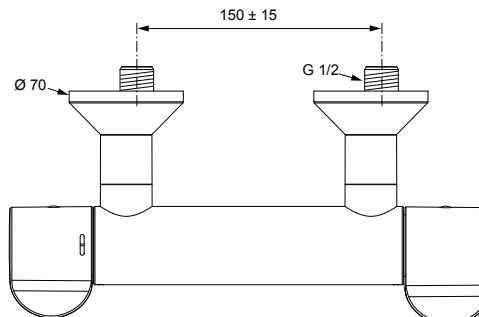

Produced from: **April 2021**

Thermostat with
function desinfection
with on/off S-connector

Pos.	Description	Part-Number	Qty.	Pos.	Description	Part-Number	Qty.
1	Handle for Temp. cpl.	A 861 195 AA	1 Set	13	Isolation ring	A 861 197 NU	2 pcs
2	Handle cap + screw	A 962 149 AA*	1 pcs	14	Strainer (screen)	A 962 595 NU	2 pcs
3	Temp. adjustment cpl.	A 963 427 NU	1 Set	15	On/off S-connector	B 960 607 AT	1 pcs
4	Thermostatic Cartridge	A 962 229 NU	1 pcs	16	Escutcheon cpl.	B 960 575 AA	2 Set
5	Volume control handle cpl.	A 861 196 AA	1 Set	17	Screw M4	A 961 337 NU	1 pcs
6	Handle insert + stopring	A 963 432 NU	1 Set				
7	Cartridge G1/2 180° le.op.	A 963 245 NU	1 pcs				
8	Nipple complete G1/2	A 861 498 NU	1 pcs				
9	O - Ring Ø 14 x 1,78	A 962 605 NU	2 pcs				
10	O - ring Ø 17 x 2	A 961 810 NU	2 pcs				
11	Non-return valve (Hot water)	F 960 942 NU	1 pcs				
12	Non-return valve (Cold water)	N 042 977 NU	1 pcs				

* Universal-Set (not all parts needed)