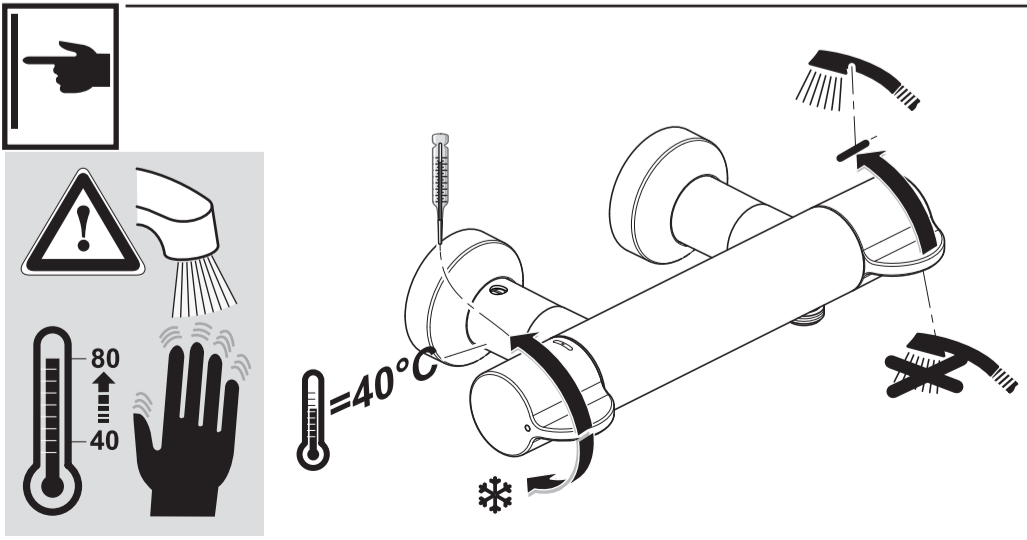

**CeraPlus 2**  
**A 6870 ..**

0517 / A 868 326  
 (+ A 865 612)  
 Made in Germany

Ideal Standard International NV  
 Corporate Village - Gent Building  
 Da Vincilaan 2  
 1935 Zaventem  
 Belgium

[www.idealstandardinternational.com](http://www.idealstandardinternational.com)