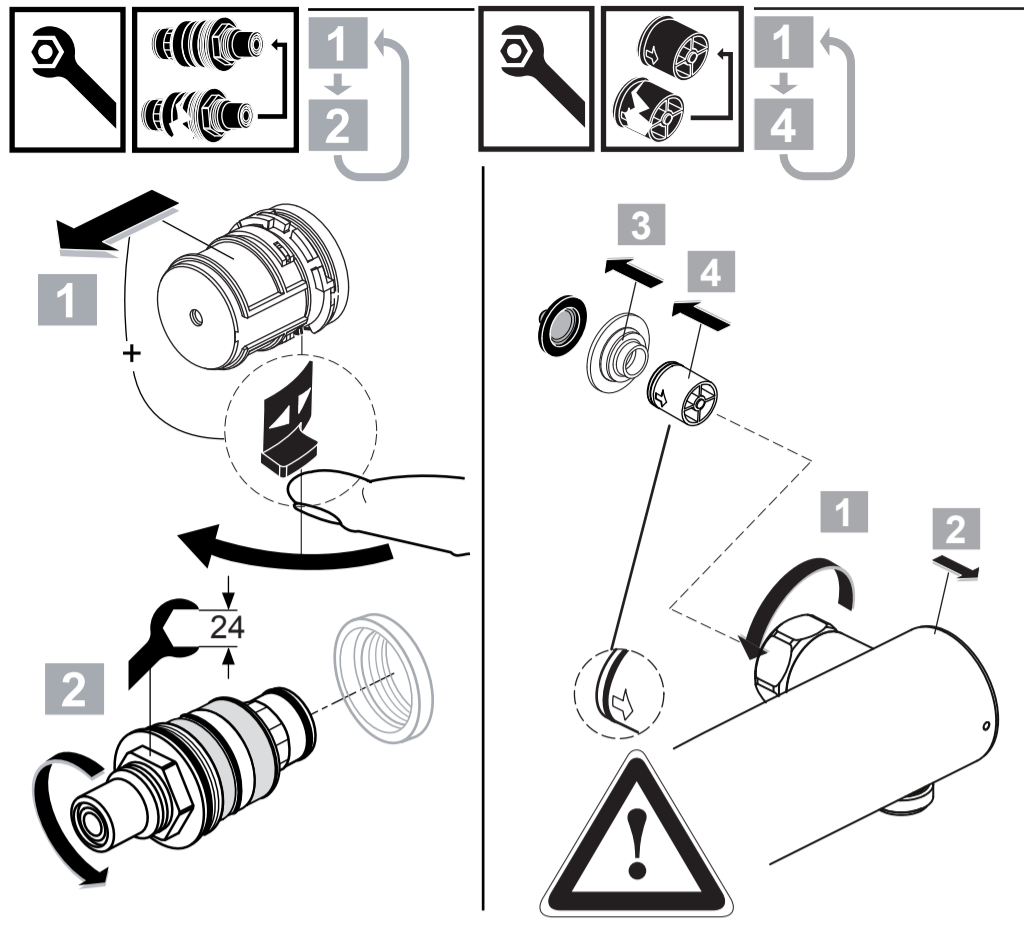

**CeraPlus 2**  
**A 6870 ..**

0517 / A 868 326  
 (+ A 865 612)  
 Made in Germany

Ideal Standard International NV  
 Corporate Village - Gent Building  
 Da Vincilaan 2  
 1935 Zaventem  
 Belgium

[www.idealstandardinternational.com](http://www.idealstandardinternational.com)