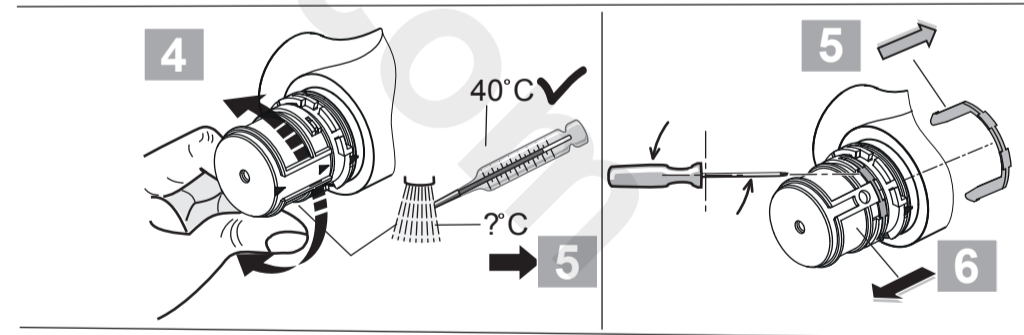

**CeraPlus 2**  
**A 6870 ..**

0517 / A 868 326  
 (+ A 865 612)  
 Made in Germany

Ideal Standard International NV  
 Corporate Village - Gent Building  
 Da Vincilaan 2  
 1935 Zaventem  
 Belgium

[www.idealstandardinternational.com](http://www.idealstandardinternational.com)