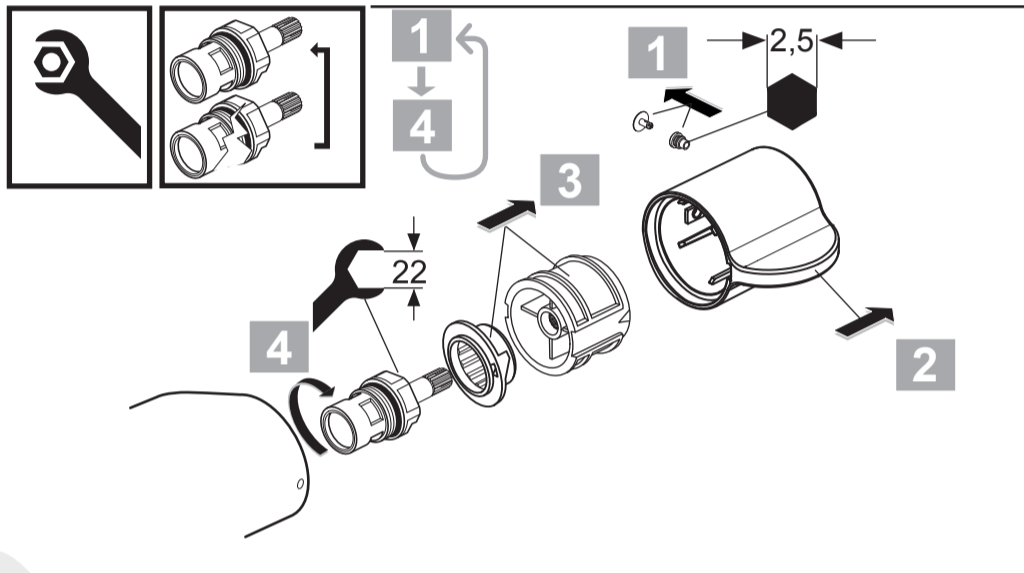

**CeraPlus 2**  
**A 6870 ..**

0517 / A 868 326  
 (+ A 865 612)  
 Made in Germany

Ideal Standard International NV  
 Corporate Village - Gent Building  
 Da Vincilaan 2  
 1935 Zaventem  
 Belgium

[www.idealstandardinternational.com](http://www.idealstandardinternational.com)