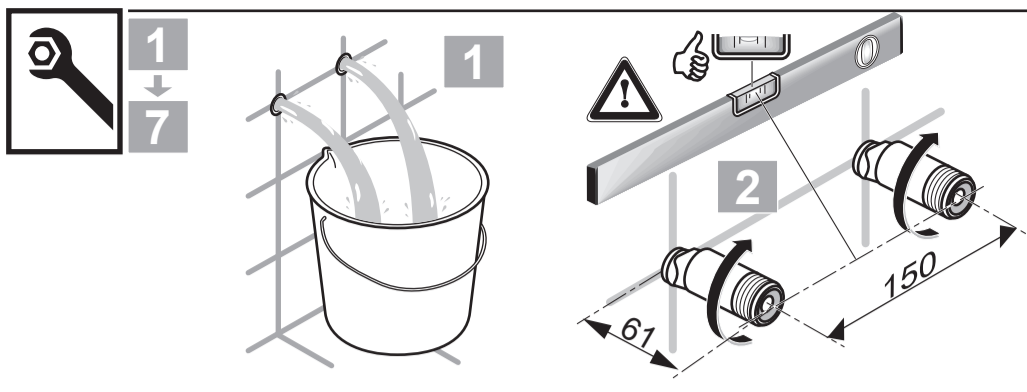

**CeraPlus 2**  
**A 6870 ..**

0517 / A 868 326  
 (+ A 865 612)  
 Made in Germany

Ideal Standard International NV  
 Corporate Village - Gent Building  
 Da Vincilaan 2  
 1935 Zaventem  
 Belgium

[www.idealstandardinternational.com](http://www.idealstandardinternational.com)