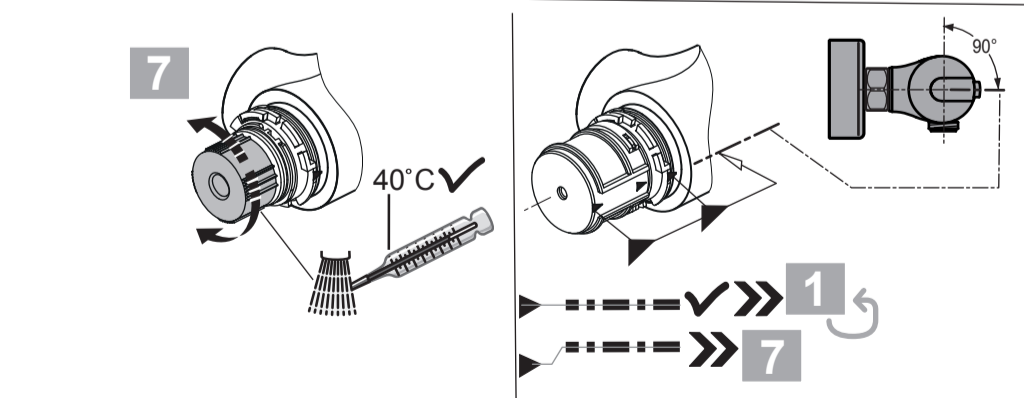

**CeraPlus 2**  
**A 6870 ..**

0517 / A 868 326  
 (+ A 865 612)  
 Made in Germany

Ideal Standard International NV  
 Corporate Village - Gent Building  
 Da Vincilaan 2  
 1935 Zaventem  
 Belgium

[www.idealstandardinternational.com](http://www.idealstandardinternational.com)