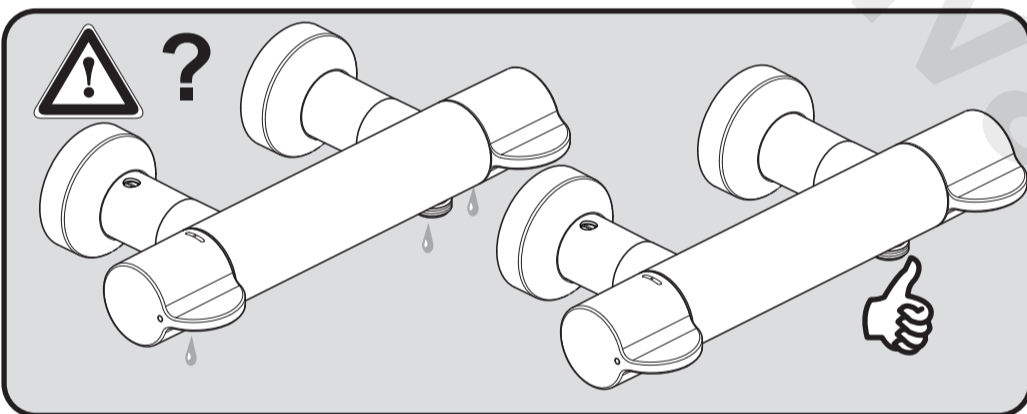

**CeraPlus 2**  
**A 6870 ..**

0517 / A 868 326  
 (+ A 865 612)  
 Made in Germany

Ideal Standard International NV  
 Corporate Village - Gent Building  
 Da Vincilaan 2  
 1935 Zaventem  
 Belgium

[www.idealstandardinternational.com](http://www.idealstandardinternational.com)