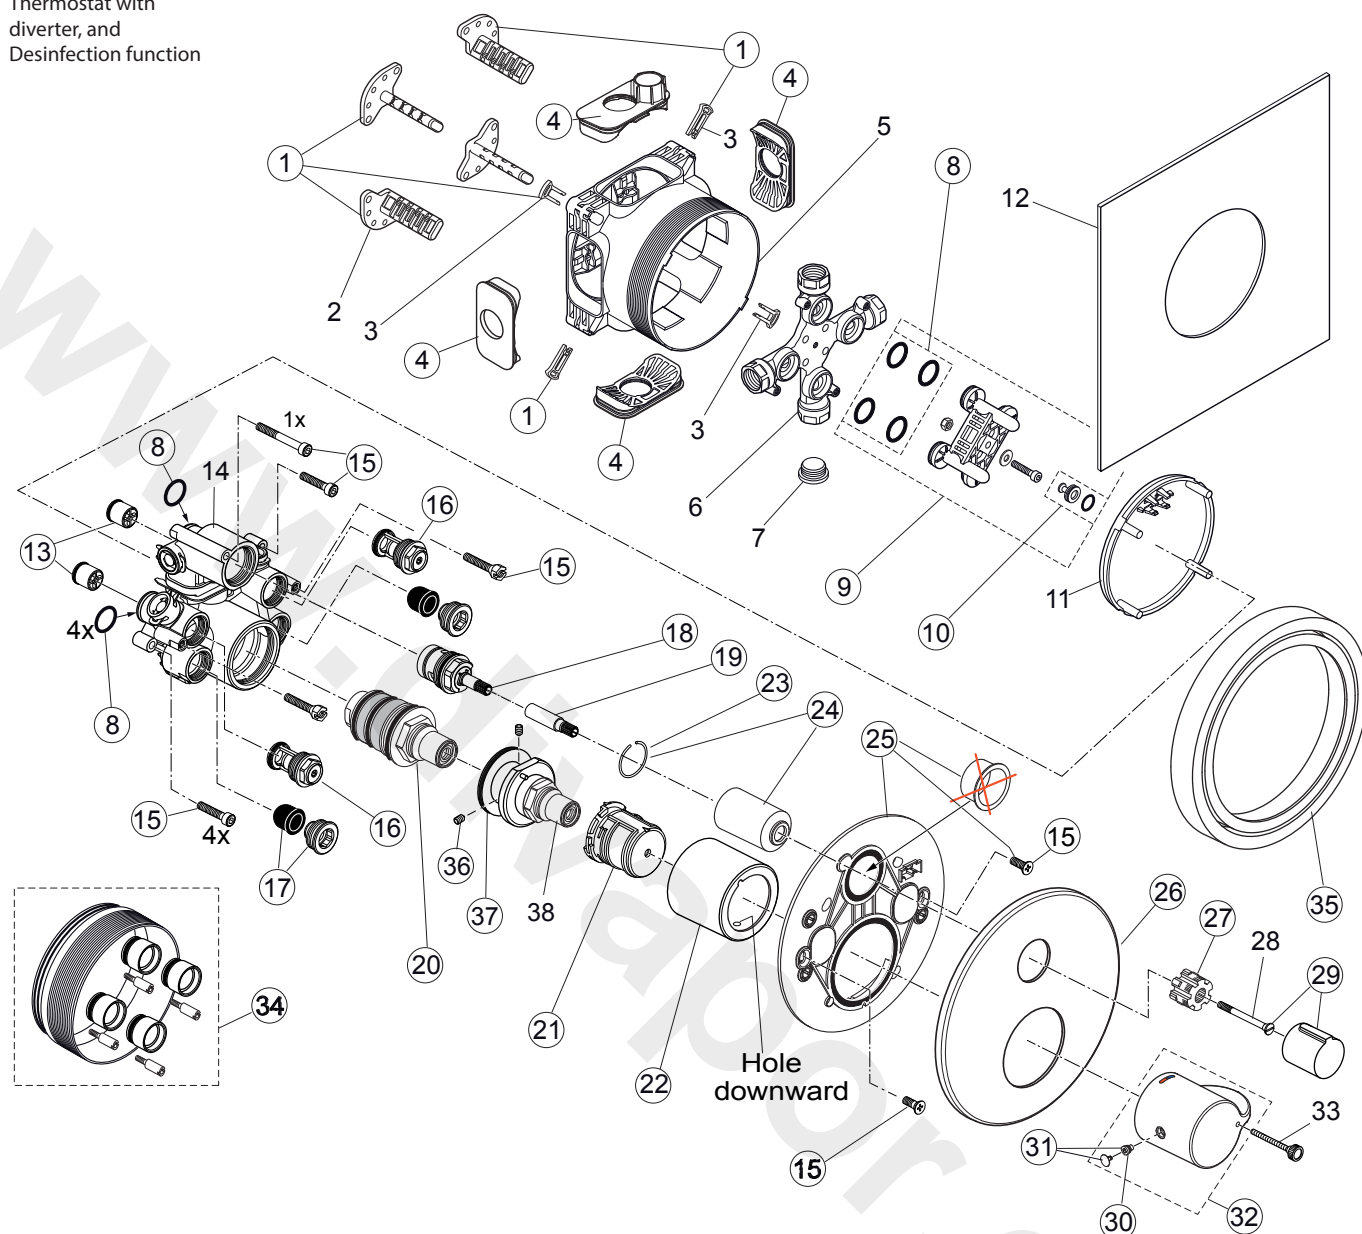

Produced from: **March 2017 - March 2021**

Pre-installation Kit 1 - Easy Box **A1000NU**

Thermostat with diverter, and Desinfection function

Body and Designparts Kit 2 - **A6868AA**

Pos.	Description	Part-Number	Qty.	Pos.	Description	Part-Number	Qty.
1	Install. depth adjust. + pos.3	A 963 131 NU	1 Set	21	Temp. adjustment cpl.	A 961 889 NU	1 Set
2	Depth adjustment device			22	Cover / Cap for Temp.	A 962 391 AA	1 pcs
3	Adjustment lock (contained in pos. 1)			23	Snap ring	A 962 368 NU	1 pcs
4	Side sealing	A 963 132 NU	1 Set	24	Cover / Cap for Volume	A 860 906 AA	1 Set
5	Built-in box			25	Escutcheon holder cpl.	A 860 897 NU	1 Set
6	Multi-way body			26	Escutcheon B/S plane	A 861 203 AA	1 pcs
7	Plug G1/2			27	Handle adapter	A 961 659 NU	1 pcs
8	O-ring Ø 17 x 2,5	A 963 143 NU	1 Set	28	Screw for handle fixation		
9	Flushing device cpl.	A 963 146 NU	1 Set	29	Volume control handle	A 962 388 AA	1 pcs
10	Plug with o-ring Ø 12x1,5	A 963 147 NU	1 pcs	30	Spigot screw M5x5	A 961 095 NU	1 pcs
11	Cover for built-in box			31	Cap + Screw	A 962 149 AA	1 Set
12	Sealing fleece			32	Handle for Temp. cpl.	A 861 195 AA	1 Set
13	Non-return valve DW15	A 962 594 NU	2 pcs	33	Knurled head screw M3x30 (contained in Pos.35)		
14	Body Thermostat			34	Extension kit 20mm	A 960 704 NU	1 Set
15	Screw set complete	A 960 890 NU*	1 Set		Extension kit 40mm	A 962 476 NU	1 Set
16	Stop valve	A 860 904 NU	2 pcs	35	Distanzframe 20mm	A 6677 AA	1 Set
17	Low noise insert	A 960 891 NU	1 pcs	36	Thread pin M5x8 DIN914	B 964 695 NU	1 pcs
18	Headwork G3/4 - 90°	A 960 898 NU	1 pcs	37	O-ring Ø 45 x 2	A 961 743 NU	1 Set
19	Extension / handle adapt.	A 960 899 NU	1 pcs	38	Extension with stop		
20	Cartridge thermostat G3/4	A 963 564 NU	1 Set				

*Universal set (not all parts needed)