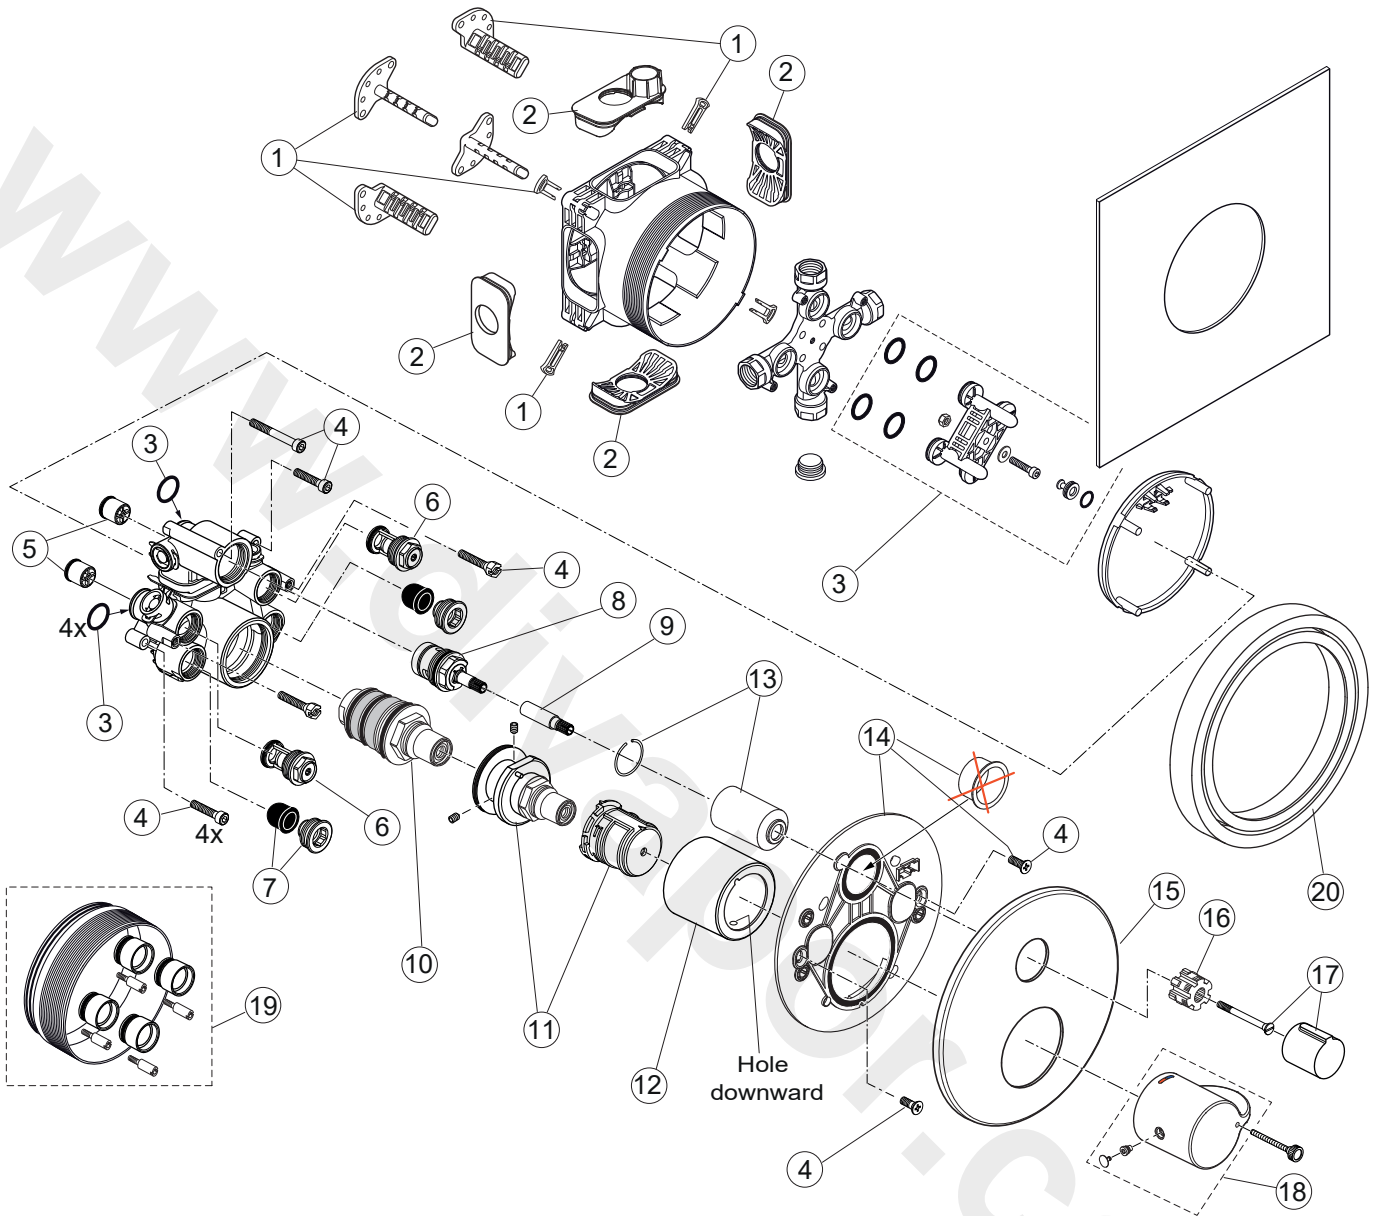

Produced from: April 2021

Pre-installation Kit 1 - Easy Box A1000NU

Thermostat with diverter, and Desinfection function

Body and Designparts Kit 2 - A6868AA

Pos.	Description	Part-Number	Qty.	Pos.	Description	Part-Number	Qty.
1	Install. depth adjust.	A 963 131 NU	1 Set	13	Cover / Cap for Volume	A 860 906 AA	1 Set
2	Side sealing	A 963 132 NU	1 Set	14	Escutcheon holder cpl.	A 860 897 NU	1 Set
3	Flushing device cpl.	A 963 146 NU	1 Set	15	Escutcheon B/S plane	A 861 203 AA	1 pcs
4	Screw set complete	A 960 890 NU*	1 Set	16	Handle adapter	A 961 659 NU	1 pcs
5	Non-return valve DW15	A 962 594 NU	2 pcs	17	Volume control handle	A 962 388 AA	1 pcs
6	Stop valve	A 860 904 NU	2 pcs	18	Handle for Temp. cpl.	A 861 195 AA	1 Set
7	Low noise insert	A 960 891 NU	1 pcs	19	Extension kit 20mm	A 960 704 NU	1 Set
8	Headwork G3/4 - 90°	A 960 898 NU	1 pcs		Extension kit 40mm	A 962 476 NU	1 Set
9	Extension / handle adapt.	A 960 899 NU	1 pcs	20	Distanzframe 20mm	A 6677 AA	1 Set
10	Cartridge thermostat G3/4	A 963 564 NU	1 Set				
11	Temp. adjustment cpl.	A 963 427 NU	1 Set				
12	Cover / Cap for Temp.	A 962 391 AA	1 pcs				