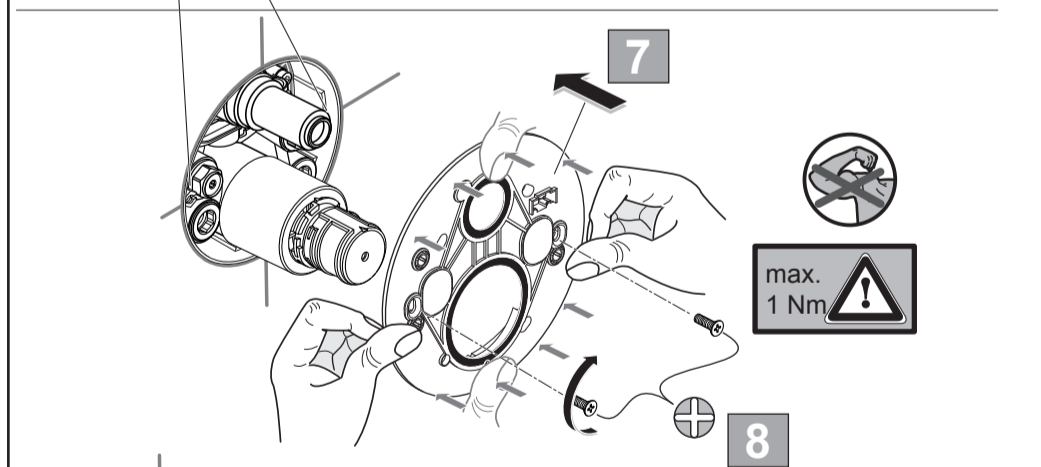

**CERAPLUS 2**  
 A 6868 ..

1020 / A 868 334  
 (+ A 865 612)  
 Made in Germany

Ideal Standard International NV  
 Corporate Village - Gent Building  
 Da Vincilaan 2  
 1935 Zaventem  
 Belgium

www.idealstandardinternational.com