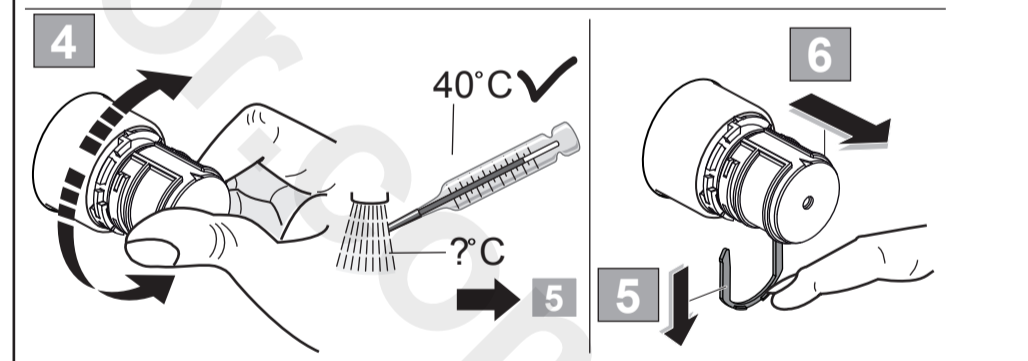

**CERAPLUS 2**  
 A 6868 ..

1020 / A 868 334  
 (+ A 865 612)  
 Made in Germany

Ideal Standard International NV  
 Corporate Village - Gent Building  
 Da Vincilaan 2  
 1935 Zaventem  
 Belgium

www.idealstandardinternational.com