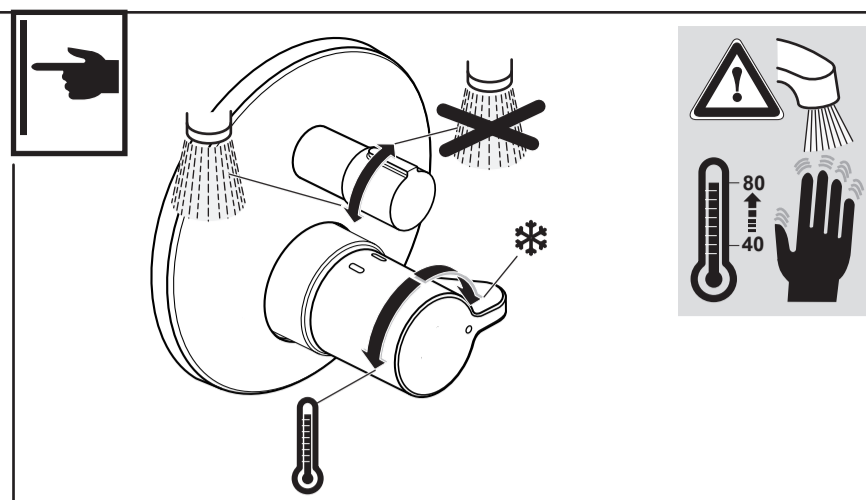

**CERAPLUS 2**  
 A 6868 ..

1020 / A 868 334  
 (+ A 865 612)  
 Made in Germany

Ideal Standard International NV  
 Corporate Village - Gent Building  
 Da Vincilaan 2  
 1935 Zaventem  
 Belgium

www.idealstandardinternational.com