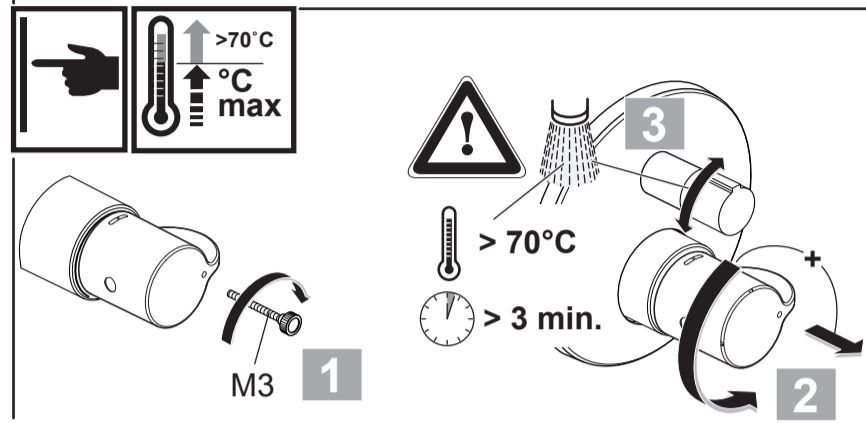

**CERAPLUS 2**  
 A 6868 ..

1020 / A 868 334  
 (+ A 865 612)  
 Made in Germany

Ideal Standard International NV  
 Corporate Village - Gent Building  
 Da Vincilaan 2  
 1935 Zaventem  
 Belgium

www.idealstandardinternational.com