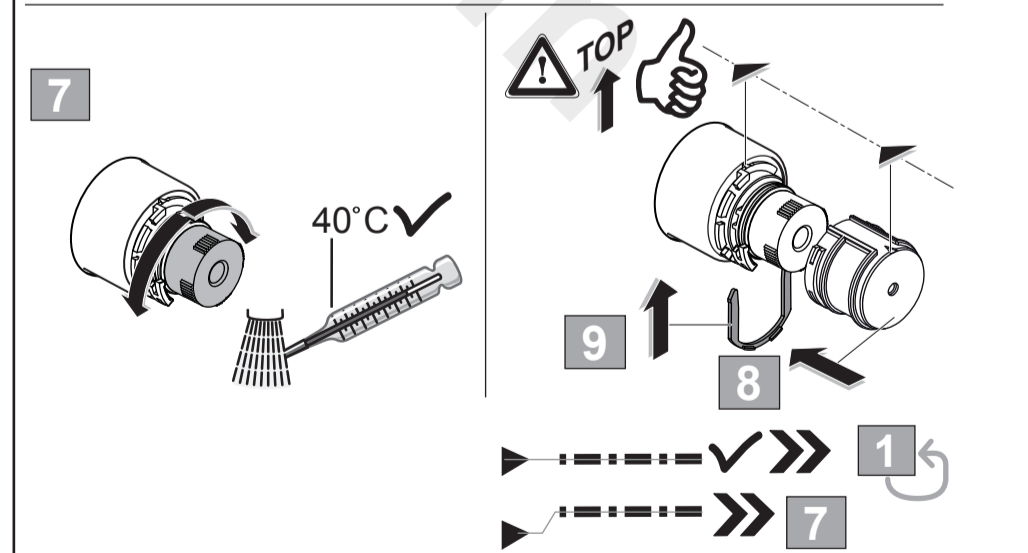

**CERAPLUS 2**  
 A 6868 ..

1020 / A 868 334  
 (+ A 865 612)  
 Made in Germany

Ideal Standard International NV  
 Corporate Village - Gent Building  
 Da Vincilaan 2  
 1935 Zaventem  
 Belgium

www.idealstandardinternational.com