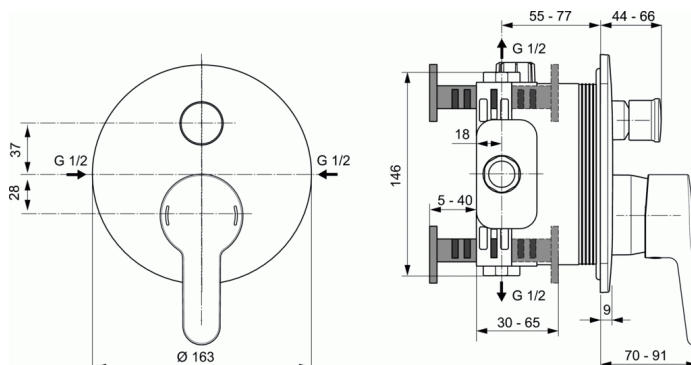

CERAPLUS 2

Built-in bath & shower mixer

Built-in bath & shower mixer

KIT 2 version (visible parts)

47 mm IS CLICK cartridge

Metal handle with red and blue indicator

Metal escutcheon

Automatic diverter

To be used only in combination with:

EASY-BOX A1000NU KIT 1 (internal part)

Comply with EN817

FINISHES*

AA

* AA = Chrome