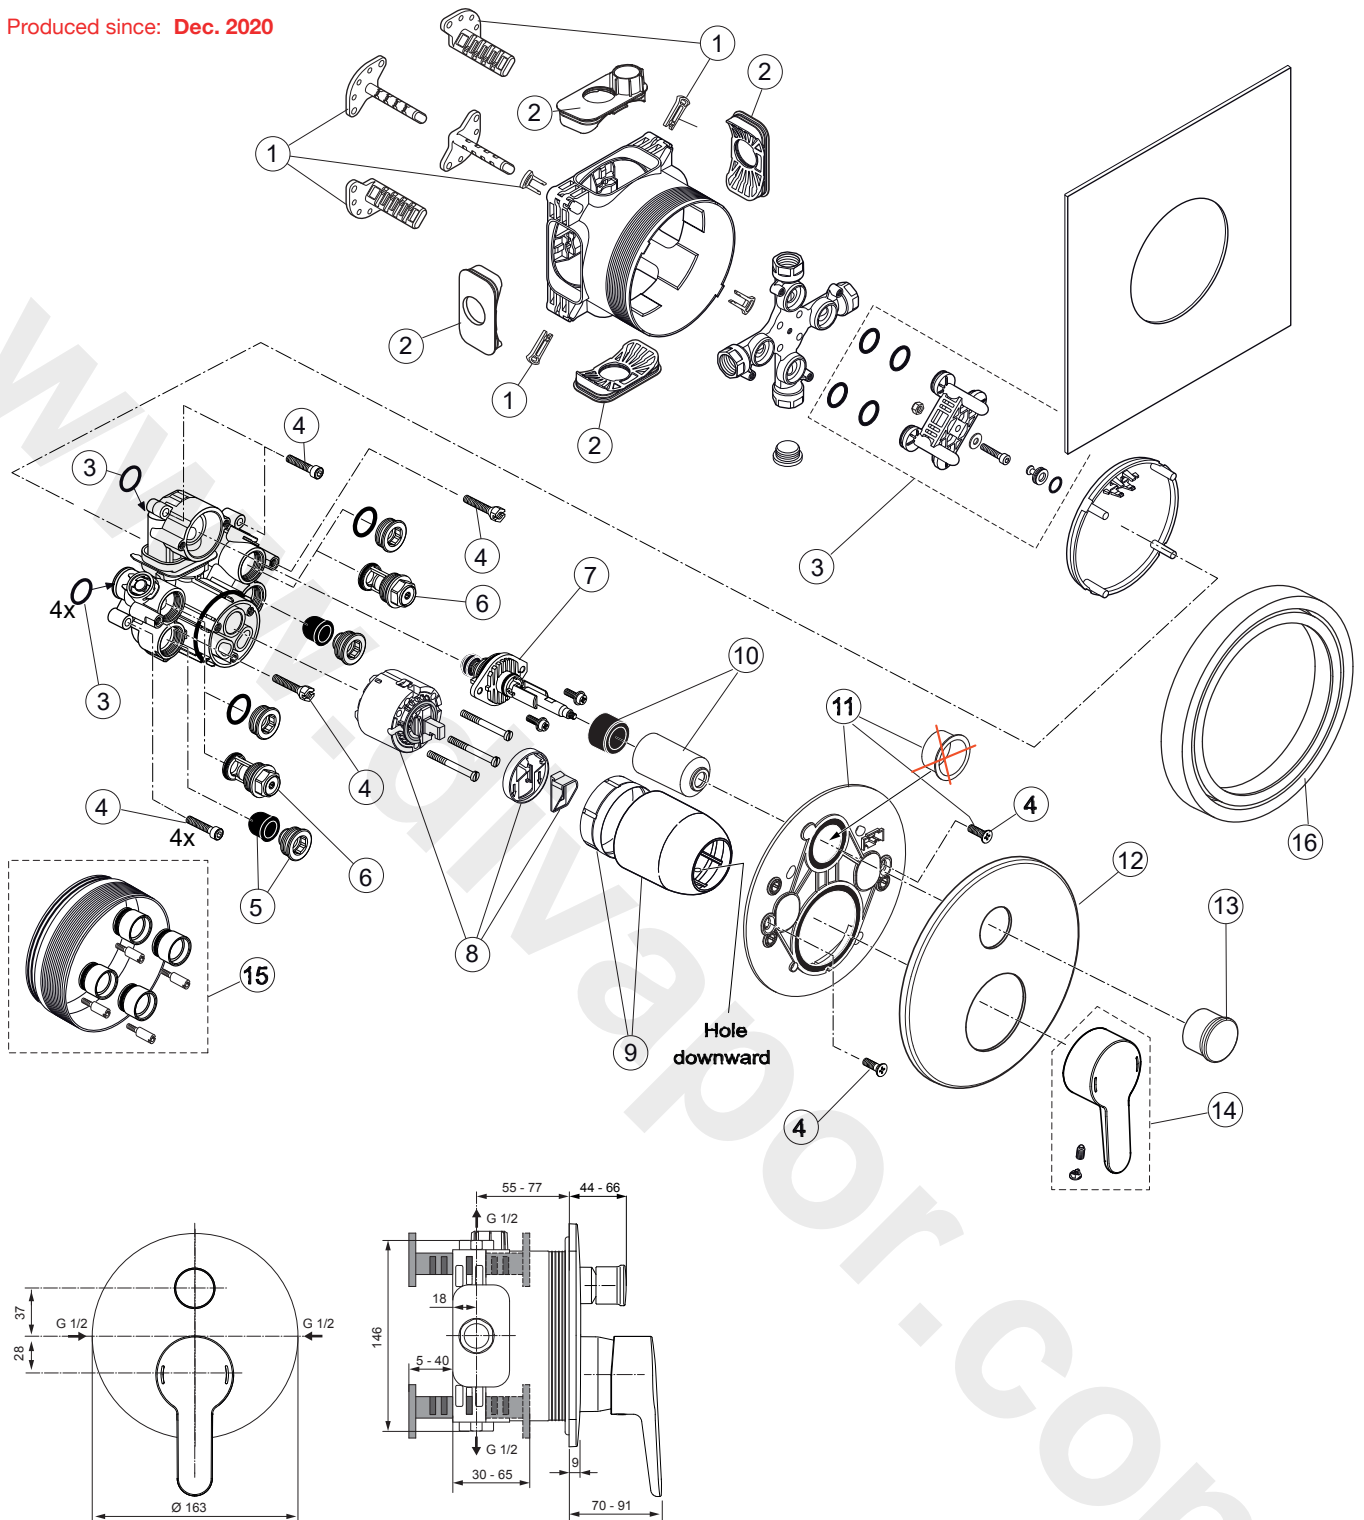

Produced since: Dec. 2020

Pos.	Description	Part-Number	Qty.	Pos.	Description	Part-Number	Qty.
1	Install. depth adjust.	A 963 131 NU	1 Set	12	Escutcheon B/S	A 861 203 AA	1 pcs
2	Side sealing	A 963 132 NU	1 Set	13	Pull knob	A 860 989 AA	1 pcs
3	Flushing device cpl.	A 963 146 NU	1 Set	14	Lever cpl. w. Logo ISI	A 861 202 AA	1 Set
4	Screw set complete	A 960 890 NU*	1 Set	15	Extension kit 20mm	A 960 704 NU	1 Set
5	Low noise insert	A 960 891 NU	1 pcs		Extension kit 40mm	A 962 476 NU	1 Set
6	Stop valve	A 960 706 NU	2 pcs	16	Distanzframe 20mm	A 6677 AA	1 Set
7	Diverter complete	A 963 443 NU	1 pcs				
8	Cartridge with ECO-kit	A 960 500 NU	1 Set				
9	Cover + clamping + O-ring	A 960 893 AA	1 Set				
10	Cover / Cap for diverter	A 860 902 AA	1 pcs				
11	Escutcheon holder cpl.	A 860 897 NU	1 Set				

*Universal set (not all parts needed)