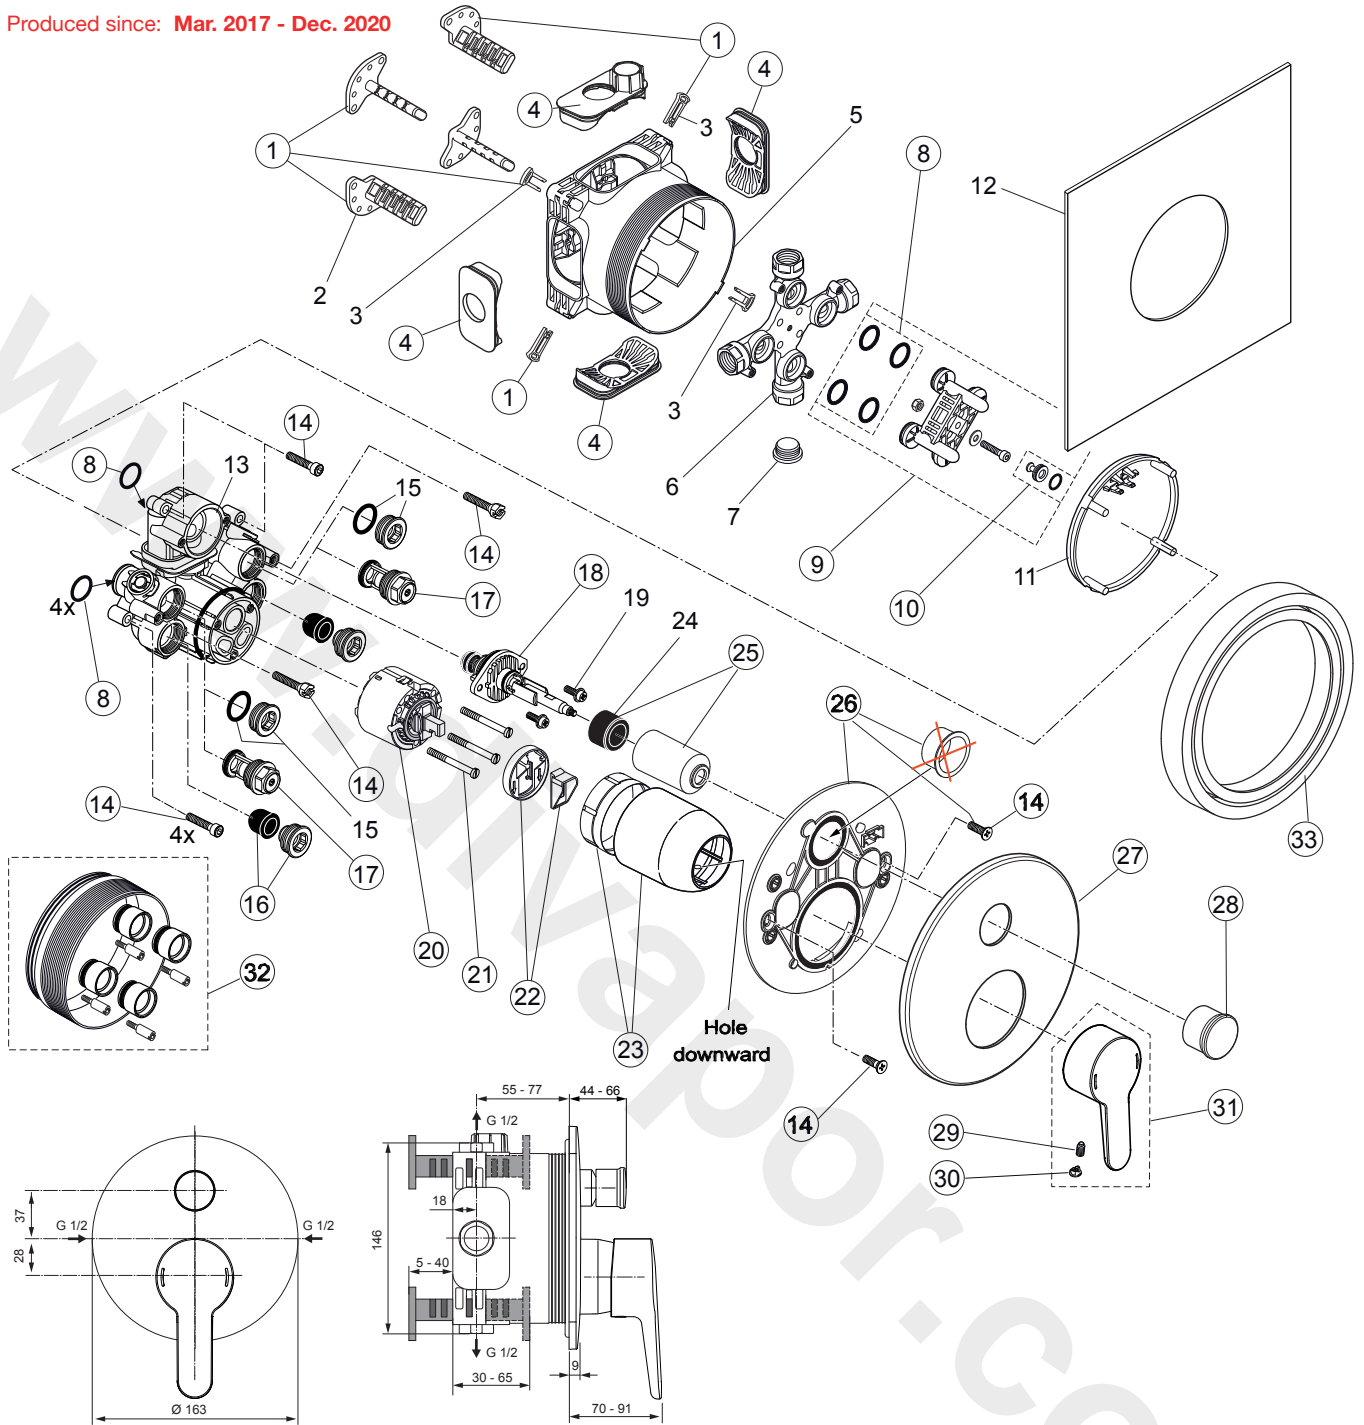

*Universal set (not all parts needed)

Produced since: Mar. 2017 - Dec. 2020

Pos.	Description	Part-Number	Qty.	Pos.	Description	Part-Number	Qty.
1	Install. depth adjust. + pos.3	A 963 131 NU	1 Set	19	Screw M4x12		
2	Depth adjustment device			20	Cartridge with pos.22	A 960 500 NU	1 Set
3	Adjustment lock (contained in pos. 1)			21	Cylindrical screw M4x41,7	A 963 335 NU	3 pcs
4	Side sealing	A 963 132 NU	1 Set	22	ECO-kit	A 860 700 NU	1 Set
5	Built-in box			23	Cover + clamping + O-ring	A 960 893 AA	1 Set
6	Multi-way body			24	Adapter rubber		
7	Plug G1/2			25	Cover / Cap for diverter	A 860 902 AA	1 pcs
8	O-ring Ø 17 x 2,5	A 963 143 NU	1 Set	26	Escutcheon holder cpl.	A 860 897 NU	1 Set
9	Flushing device cpl.	A 963 146 NU	1 Set	27	Escutcheon B/S	A 861 203 AA	1 pcs
10	Plug with o-ring Ø 12x1,5	A 963 147 NU	1 Set	28	Pull knob	A 860 989 AA	1 pcs
11	Cover for built-in box			29	Thread pin M5x10 DIN915	A 963 309 NU	1 pcs
12	Sealing fleece			30	Cap for handle	B 960 473 AA	1 pcs
13	Body Single lever			31	Lever cpl. w. Logo ISI	A 861 202 AA	1 Set
14	Screw set complete	A 960 890 NU*	1 Set	32	Extension kit 20mm	A 960 704 NU	1 Set
15	Plug with o-ring				Extension kit 40mm	A 962 476 NU	1 Set
16	Low noise insert	A 960 891 NU	1 pcs	33	Distanzframe 20mm	A 6677 AA	1 Set
17	Stop valve	A 960 706 NU	2 pcs				
18	Diverter complete	A 963 443 NU	1 pcs				