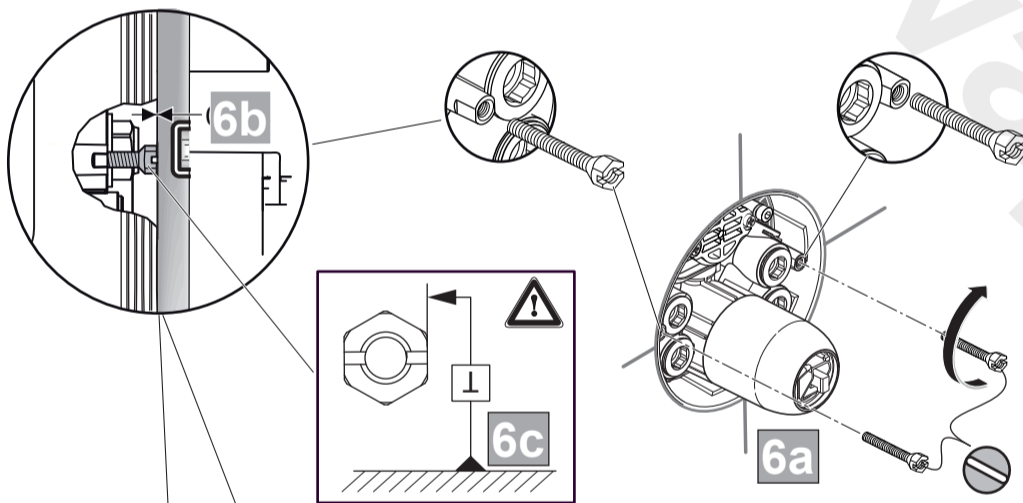

0	1	2	3	4	5	6	7	8	9	
	°C	0	1	2	3	4	5	6	7	8	9	
0,3 MPa 3 bar	50°C	16°C	49,5	49,5	48	46	42,5	41	37	33,5	31	28
	65°C	16°C	65	65	63,5	60,5	57	53,5	49	44,5	39	34,5
	81°C	16°C	81	81	78,5	73	69	63,5	56	49	42,5	36

P	bar	MAX. 10	5	Q
		0,5	1	(3 bar)
T	°C	MAX. 80	65	I/min
			40	25