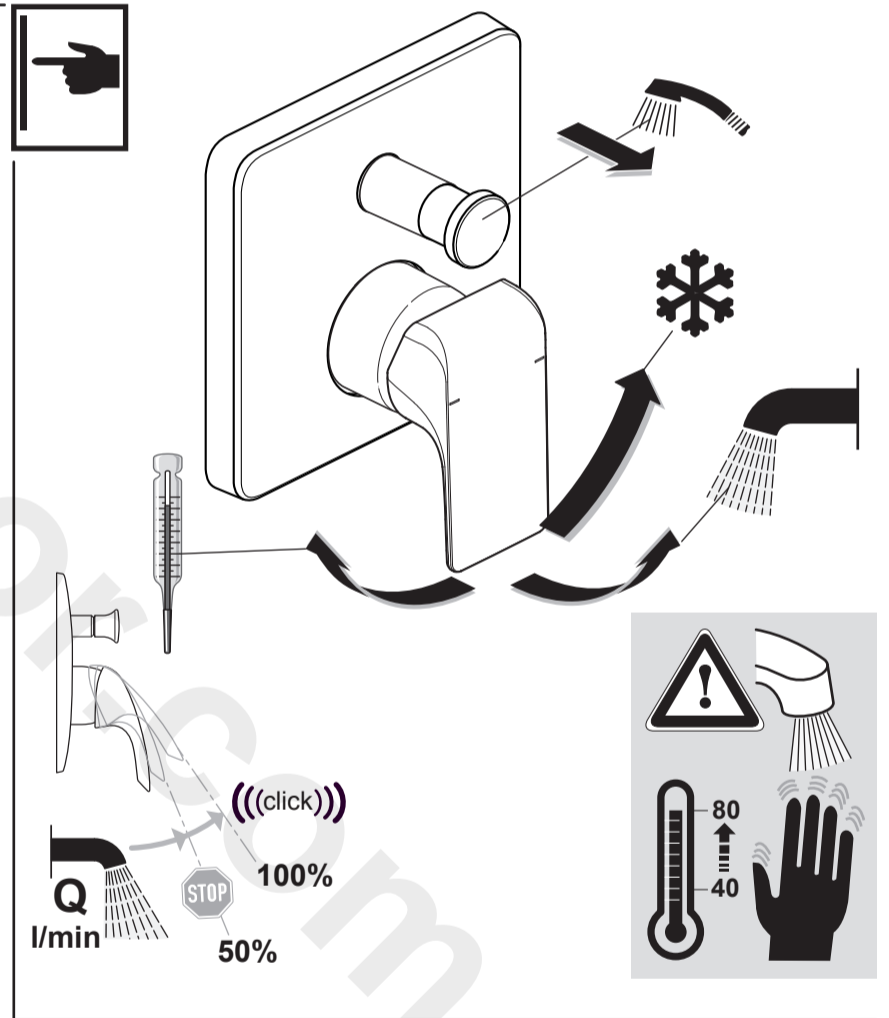

0	1	2	3	4	5	6	7	8	9	
	°C	0	1	2	3	4	5	6	7	8	9	
0,3 MPa 3 bar	50°C	16°C	49,5	49,5	48	46	42,5	41	37	33,5	31	28
	65°C	16°C	65	65	63,5	60,5	57	53,5	49	44,5	39	34,5
	81°C	16°C	81	81	78,5	73	69	63,5	56	49	42,5	36

P	bar	MAX. 10	5	Q
		0,5	1	(3 bar)
T	°C	MAX. 80	65	I/min
			40	25