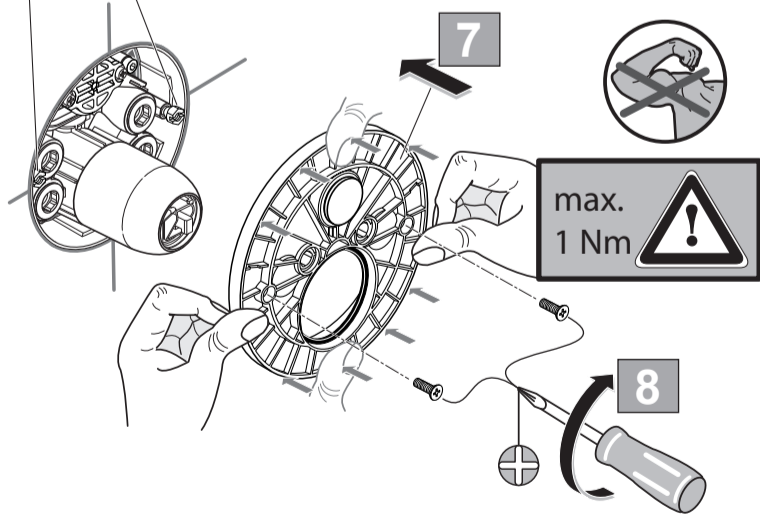

0	1	2	3	4	5	6	7	8	9	
	°C	0	1	2	3	4	5	6	7	8	9	
0,3 MPa 3 bar	50°C	16°C	49,5	49,5	48	46	42,5	41	37	33,5	31	28
	65°C	16°C	65	65	63,5	60,5	57	53,5	49	44,5	39	34,5
	81°C	16°C	81	81	78,5	73	69	63,5	56	49	42,5	36

P	bar	MAX. 10	5	Q
		0,5	1	(3 bar)
T	°C	MAX. 80	65	I/min
			40	25