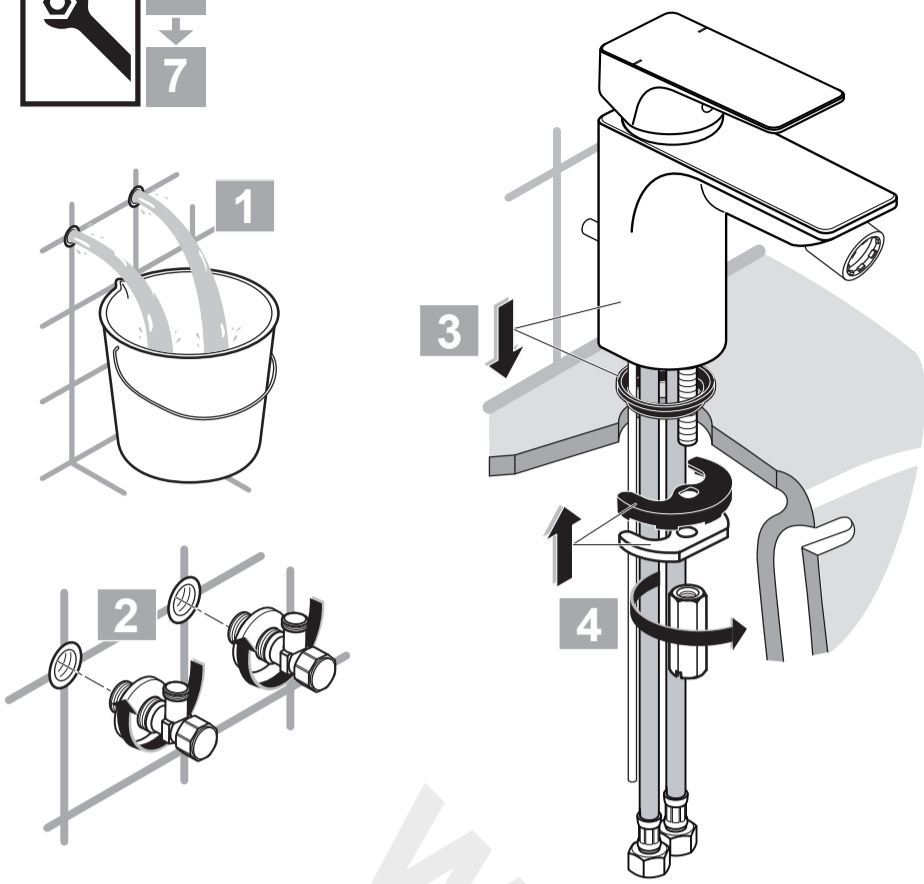

STRADA
 A 5845 ..

0512 / A 866 539
 (+ A 865 612)
 Made in Germany

Ideal Standard International BVBA
 Chaussée de Wavre, 1789 - box 15
 1160 Bruxelles
 Belgium

www.idealstandardinternational.com

	P	bar				Q (3 bar)
	T	°C				l/min 5