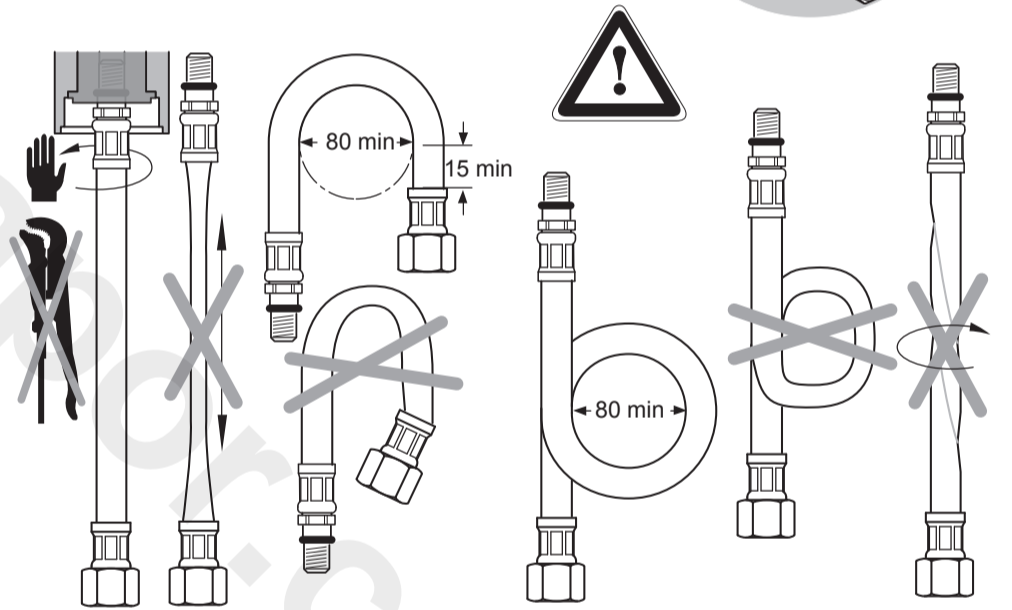

STRADA
 A 5845 ..

0512 / A 866 539
 (+ A 865 612)
 Made in Germany

Ideal Standard International BVBA
 Chaussée de Wavre, 1789 - box 15
 1160 Bruxelles
 Belgium

www.idealstandardinternational.com

	P	bar				Q (3 bar)
	T	°C				l/min 5