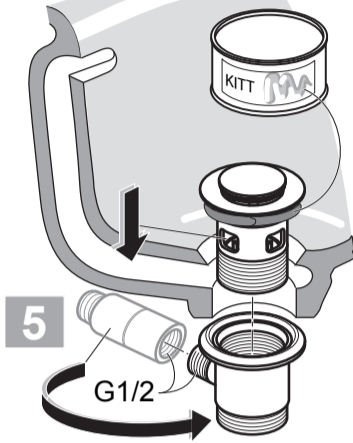

STRADA
 A 5845 ..

0512 / A 866 539
 (+ A 865 612)
 Made in Germany

Ideal Standard International BVBA
 Chaussée de Wavre, 1789 - box 15
 1160 Bruxelles
 Belgium

www.idealstandardinternational.com

	P	bar				Q (3 bar)
	T	°C				l/min 5