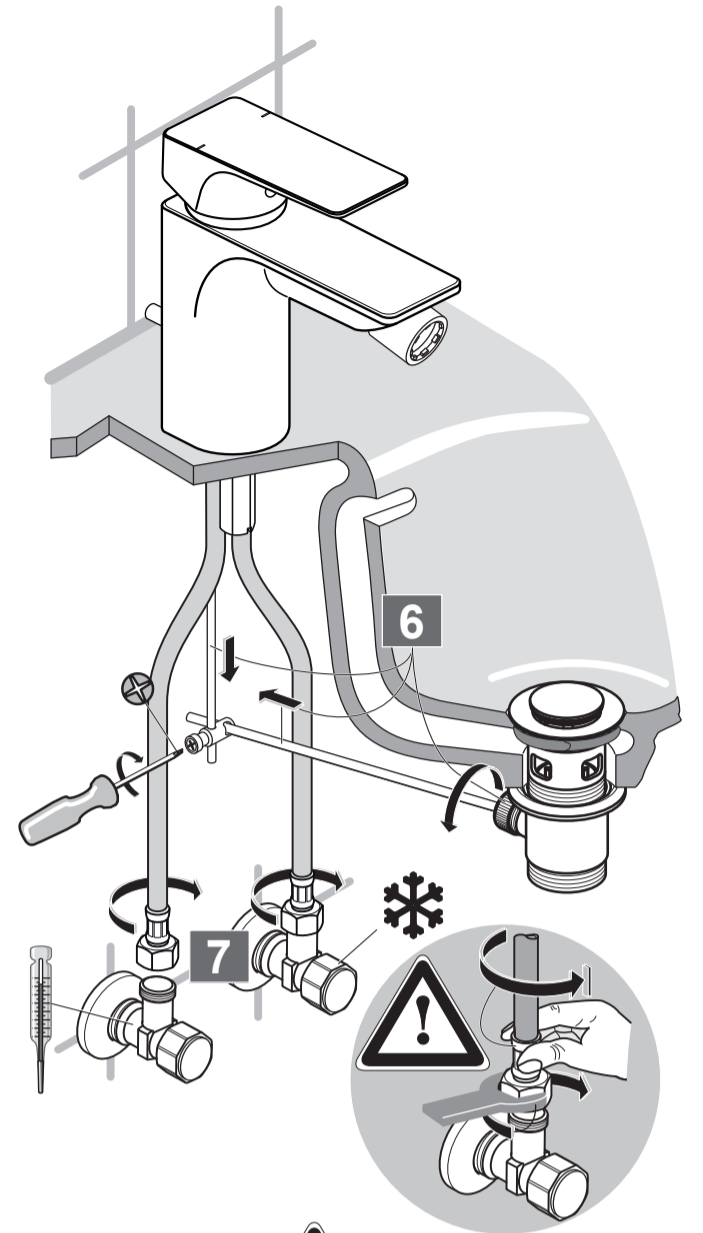

STRADA
 A 5845 ..

0512 / A 866 539
 (+ A 865 612)
 Made in Germany

Ideal Standard International BVBA
 Chaussée de Wavre, 1789 - box 15
 1160 Bruxelles
 Belgium

www.idealstandardinternational.com

	P	bar				Q (3 bar)
	T	°C				l/min 5