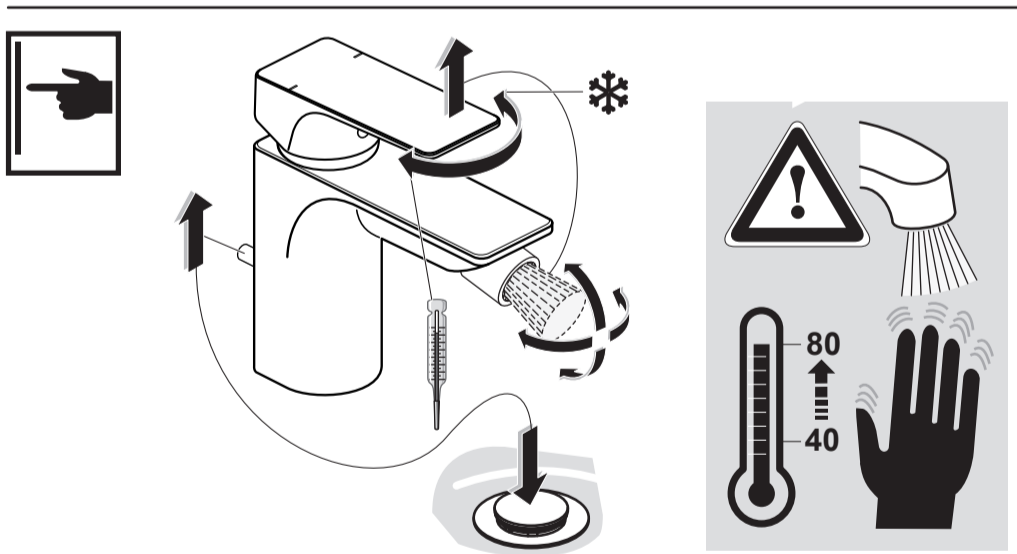

STRADA
 A 5845 ..

0512 / A 866 539
 (+ A 865 612)
 Made in Germany

Ideal Standard International BVBA
 Chaussée de Wavre, 1789 - box 15
 1160 Bruxelles
 Belgium

www.idealstandardinternational.com

	P	bar				Q (3 bar)
	T	°C				l/min 5