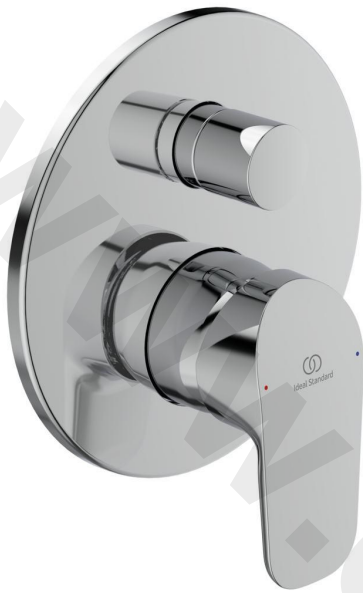

CERAFLEX

Built-in bath & shower mixer

Built-in bath & shower mixer

Kit 1 + Kit 2 version (complete set)

47 mm Click cartridge

Automatic diverter

Metal handle with red and blue indicator

Chrome plated plastic escutcheon

Comply with EN817

FINISHES*

AA

* AA = Chrome

KEY FEATURES & BENEFITS