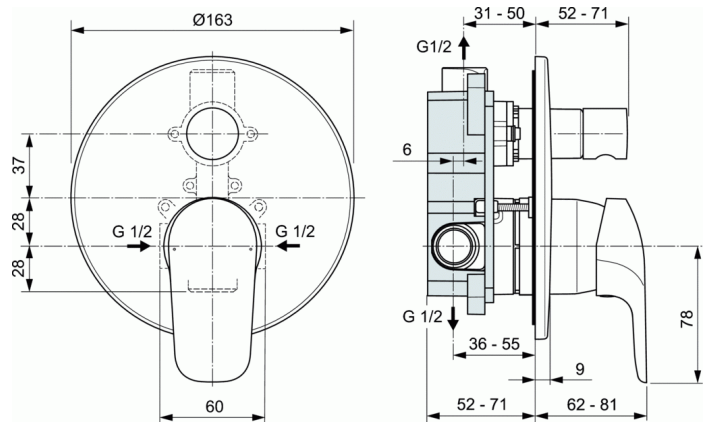

CERAFLEX

Built-in bath & shower mixer

Built-in bath & shower mixer

Kit 1 + Kit 2 version (complete set)

47 mm Click cartridge

Automatic diverter

Metal handle with red and blue indicator

Chrome plated plastic escutcheon

Comply with EN817

FINISHES*

AA

* AA = Chrome

KEY FEATURES & BENEFITS