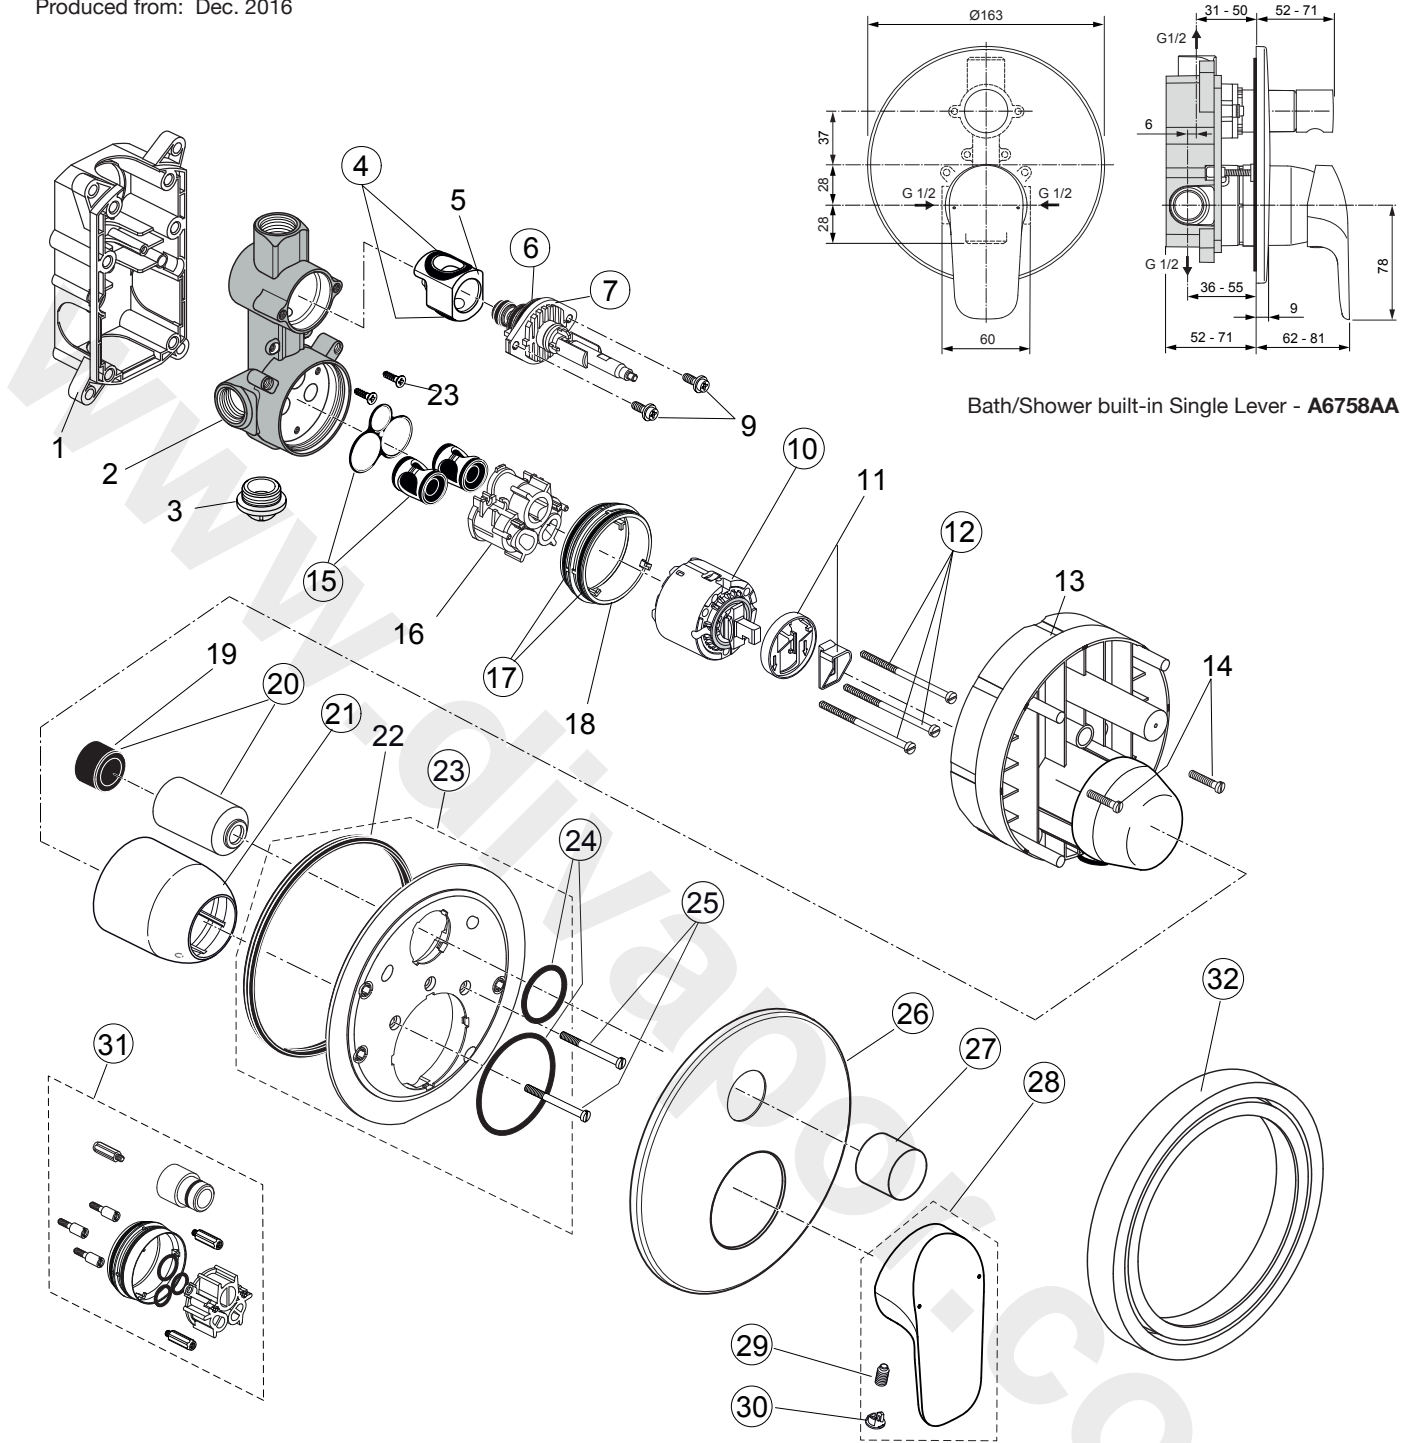

Produced from: Dec. 2016

Bath/Shower built-in Single Lever - A6758AA

Pos.	Description	Part-Number	Qty.	Pos.	Description	Part-Number	Qty.
1	Plastic box			19	Adapter rubber		
2	Body (built-in version)			20	Cover / Cap for diverter	A 860 902 AA	1 Set
3	Plug G1/2			21	Cap	A 963 571 AA*	1 pcs
4	O - ring set	A 963 523 NU	1 Set	22	Seal ring (Profil		
5	Insert for diverter			23	Escut. holder cpl. +pos25	A 860 899 NU*	1 Set
6	O - ring Ø 28,3 x 1,78	A 963 925 NU	1 pcs	24	O - ring set	A 961 649 NU*	1 Set
7	Diverter complete	A 963 443 NU	1 Set	25	Cylindrical screw M4x39	A 963 176 NU	3 pcs
9	Screw M4 x 12			26	Escutcheon Ø 163 B/S	A 860 945 AA	1 pcs
10	Cartridge with pos.11	A 960 500 NU	1 Set	27	Pull knob	A 860 989 AA	1 pcs
11	Volume control			28	Lever cpl. w. Logo Dolomite	A 861 131 AA	1 Set
12	Cylindrical screw M4x69	A 963 783 NU	3 pcs	29	Thread pin M5x10 DIN 915	A 963 309 NU	1 pcs
13	Plaster guard			30	Cap for handle	B 960 473 AA	1 pcs
14	Cylindrical screw M4 x 14			31	Extension kit 20mm	A 6680 AA	1 Set
15	Low noise insert complete	A 963 954 NU	1 Set	32	Distanzframe 20mm	A 6677 AA	1 Set
16	Plastic insert						
17	O - ring Ø 47,3 x 1,78	A 963 526 NU	2 pcs				
18	Plastic ring						

*Universal set (not all parts needed)