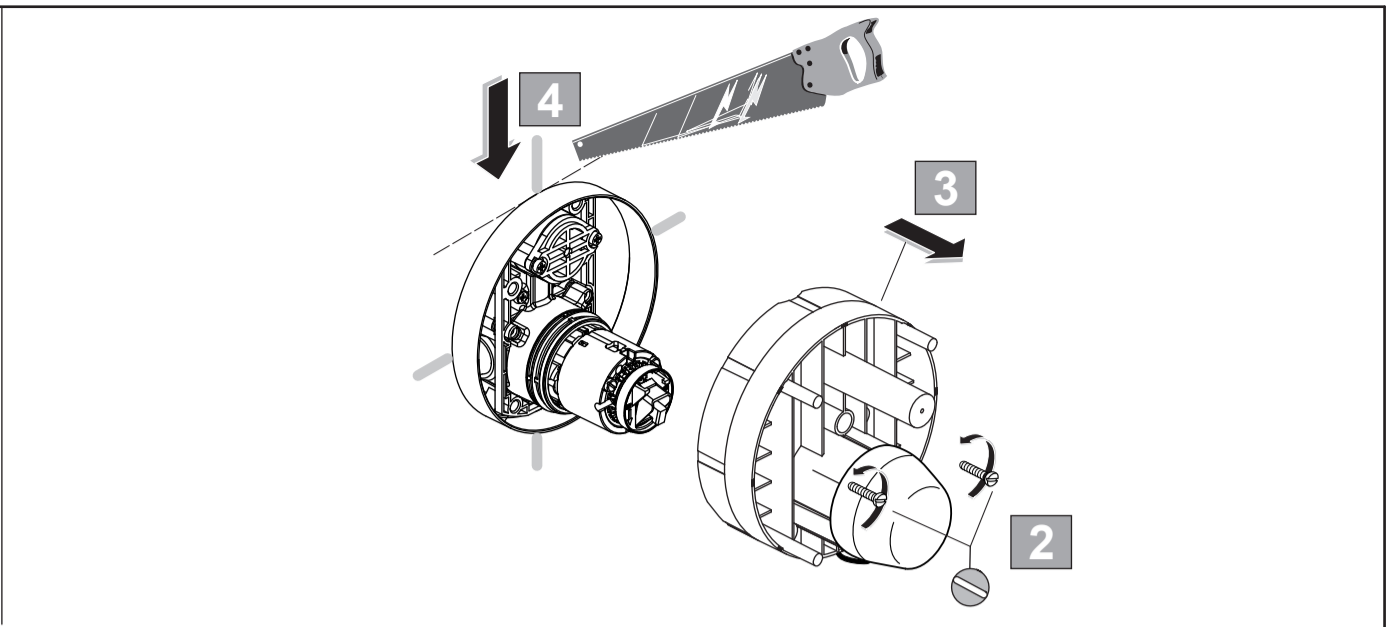

CERAFLEX
A 6758 ..

0320 / A 868 232
 (+ A 865 612)
 Made in Germany

Ideal Standard International NV
 Corporate Village - Gent Building
 Da Vincilaan 2
 1935 Zaventem
 Belgium

www.idealstandardinternational.com