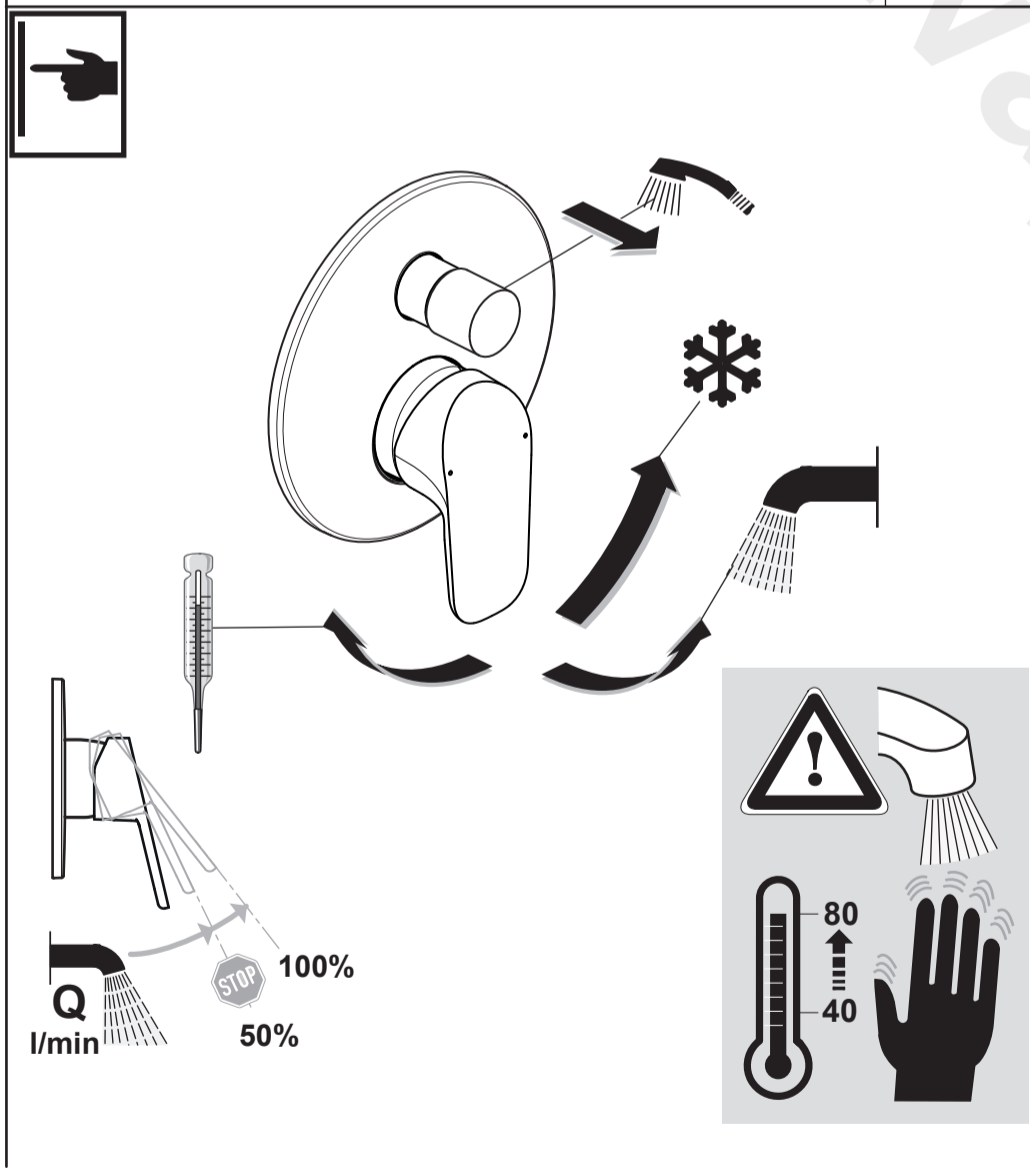

CERAFLEX
A 6758 ..

0320 / A 868 232
 (+ A 865 612)
 Made in Germany

Ideal Standard International NV
 Corporate Village - Gent Building
 Da Vincilaan 2
 1935 Zaventem
 Belgium

www.idealstandardinternational.com