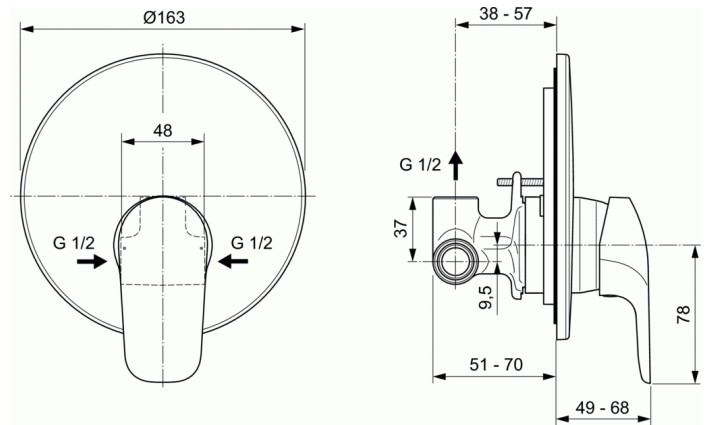

CERAFLEX

Built-in shower mixer

Built-in shower mixer

Kit 1 + Kit 2 version (complete set)

47 mm Click cartridge

Metal handle with red and blue indicator

Chrome plated plastic escutcheon

Comply with EN817