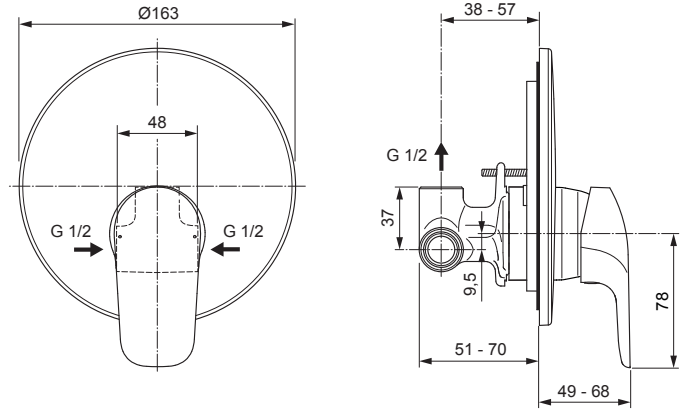

Produced from: Dec. 2016

Single lever shower mixer built-in cpl. chrome  
A6757AA

Pos.	Description	Part-Number	Qty.	Pos.	Description	Part-Number	Qty.
1	Body (shower only)			11	O - ring set	<b>A 961 649 NU*</b>	1 Set
2	Cartridge Ø 47	<b>A 960 500 NU</b>	1 pcs	12	Cylindrical screw M4x30	<b>A 960 559 NU</b>	1 pcs
3	ECO-Kit	<b>A 860 700 NU</b>	1 Set	13	Escutcheon Ø 163 Shower	<b>A 860 946 AA</b>	1 pcs
4	Cylindrical screw	<b>A 963 176 NU</b>	3 pcs	14	Lever cpl. w. Logo ISI	<b>A 861 131 AA</b>	1 Set
5	Fixation ring	<b>A 963 298 NU</b>	1 pcs	15	Thread pin M5x10 DIN 915	<b>A 963 309 NU</b>	1 pcs
6	Plaster guard			16	Cap for handle	<b>B 960 473 AA</b>	1 pcs
7	Cylindrical screw M4x10			17	Extension kit 20mm	<b>A 961 168 AA</b>	1 Set
8	Cap + pos. 5	<b>A 961 760 AA</b>	1 Set	18	Extension kit 40mm	<b>A 961 462 AA</b>	1 Set
9	Seal ring			19	Distanzframe 20mm	<b>A 6677 AA</b>	1 Set
10	Escut. holder cpl.	<b>A 860 899 NU*</b>	1 Set				

\*Universal set (not all parts needed)