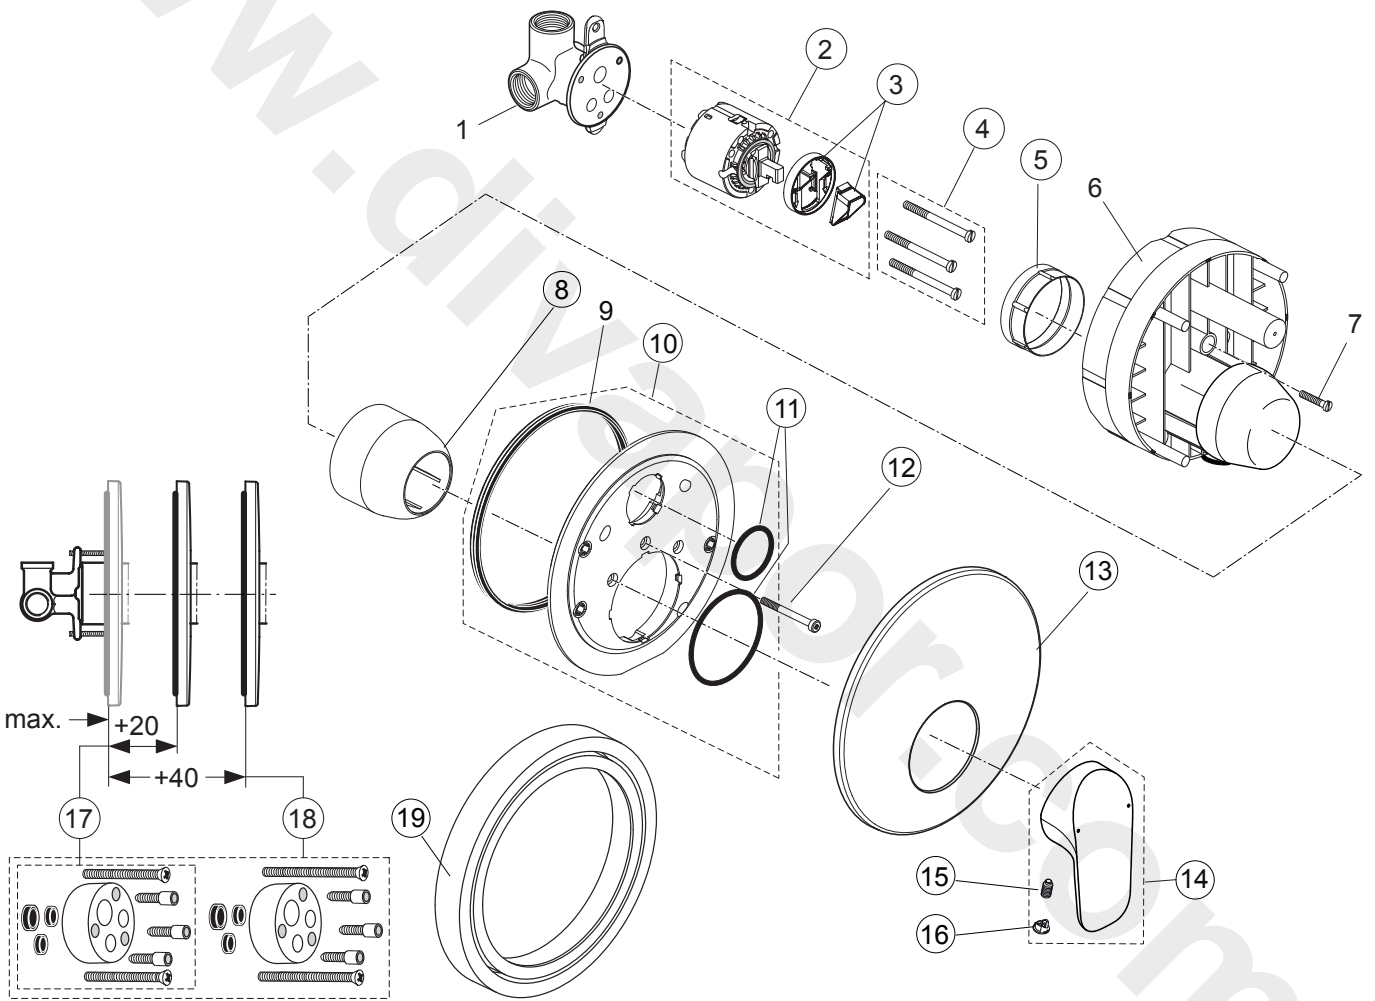

Produced from: Dec. 2016

Single lever shower mixer built-in cpl. chrome  
A6757AA

Pos.	Description	Part-Number	Qty.	Pos.	Description	Part-Number	Qty.
1	Body (shower only)			11	O - ring set	<b>A 961 649 NU*</b>	1 Set
2	Cartridge Ø 47	<b>A 960 500 NU</b>	1 pcs	12	Cylindrical screw M4x30	<b>A 960 559 NU</b>	1 pcs
3	ECO-Kit	<b>A 860 700 NU</b>	1 Set	13	Escutcheon Ø 163 Shower	<b>A 860 946 AA</b>	1 pcs
4	Cylindrical screw	<b>A 963 176 NU</b>	3 pcs	14	Lever cpl. w. Logo ISI	<b>A 861 131 AA</b>	1 Set
5	Fixation ring	<b>A 963 298 NU</b>	1 pcs	15	Thread pin M5x10 DIN 915	<b>A 963 309 NU</b>	1 pcs
6	Plaster guard			16	Cap for handle	<b>B 960 473 AA</b>	1 pcs
7	Cylindrical screw M4x10			17	Extension kit 20mm	<b>A 961 168 AA</b>	1 Set
8	Cap + pos. 5	<b>A 961 760 AA</b>	1 Set	18	Extension kit 40mm	<b>A 961 462 AA</b>	1 Set
9	Seal ring			19	Distanzframe 20mm	<b>A 6677 AA</b>	1 Set
10	Escut. holder cpl.	<b>A 860 899 NU*</b>	1 Set				

\*Universal set (not all parts needed)