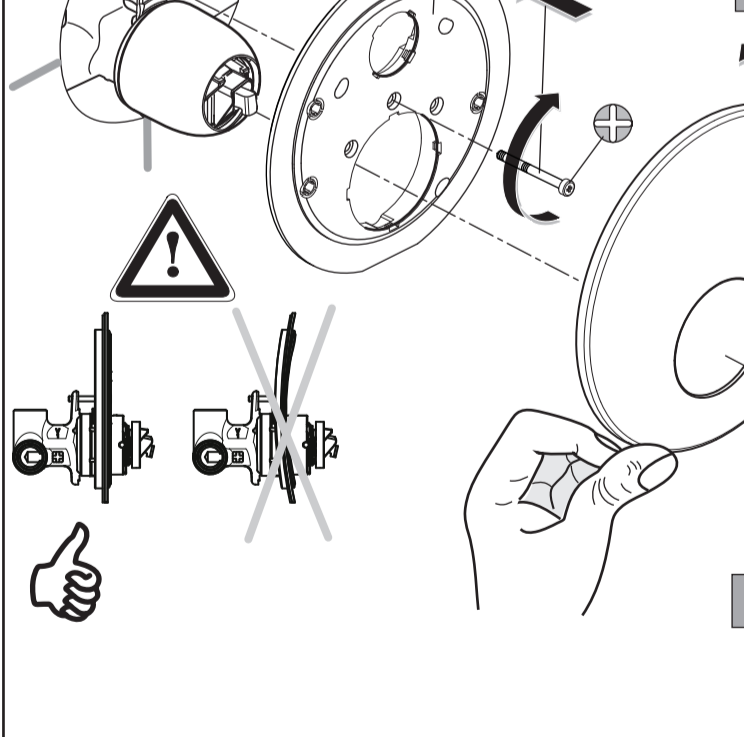

CERAFLEX

A 6757 ..

0319 / A 868 231
 (+ A 865 612)
 Made in Germany

Ideal Standard International NV
 Corporate Village - Gent Building
 Da Vincilaan 2
 1935 Zaventem
 Belgium

www.idealstandardinternational.com