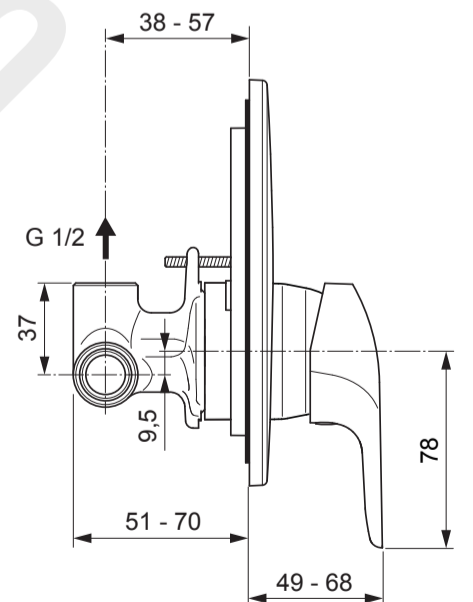

Ideal Standard International NV
Corporate Village - Gent Building
Da Vincilaan 2
1935 Zaventem
Belgium

www.idealstandardinternational.com