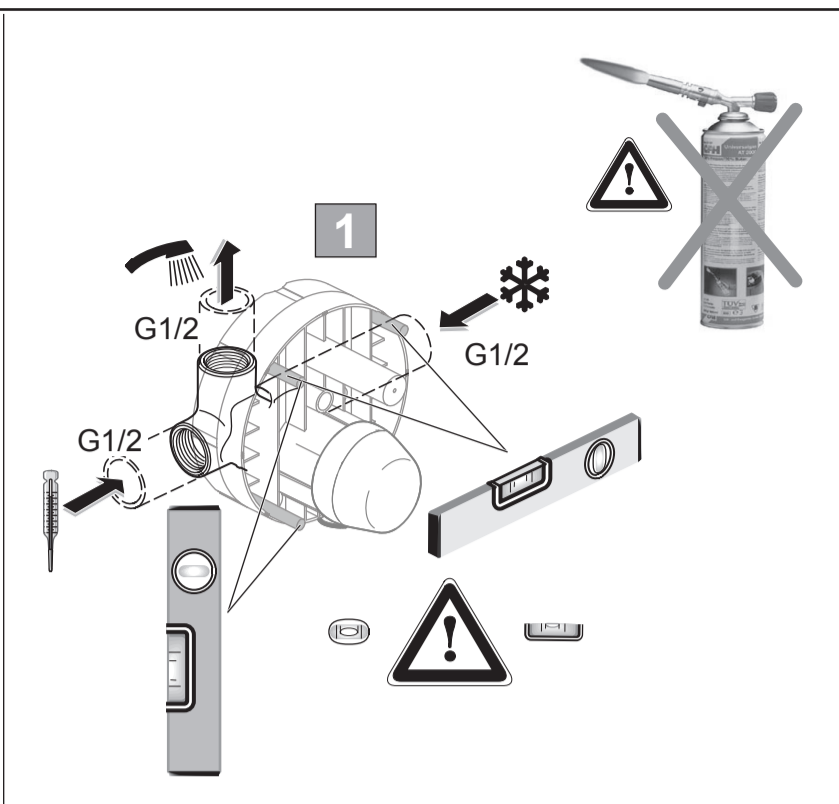

CERAFLEX

A 6757 ..

0319 / A 868 231
 (+ A 865 612)
 Made in Germany

Ideal Standard International NV
 Corporate Village - Gent Building
 Da Vincilaan 2
 1935 Zaventem
 Belgium

www.idealstandardinternational.com