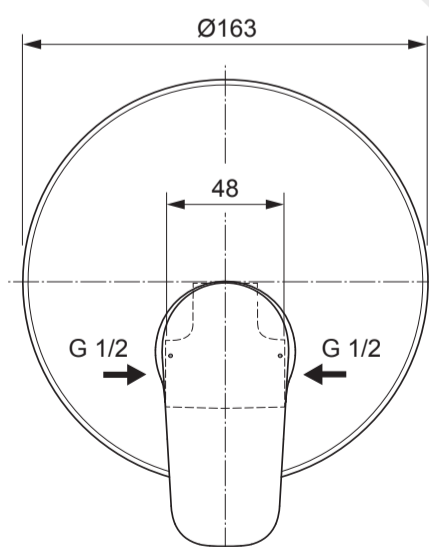

Ideal Standard International NV
Corporate Village - Gent Building
Da Vincilaan 2
1935 Zaventem
Belgium

www.idealstandardinternational.com