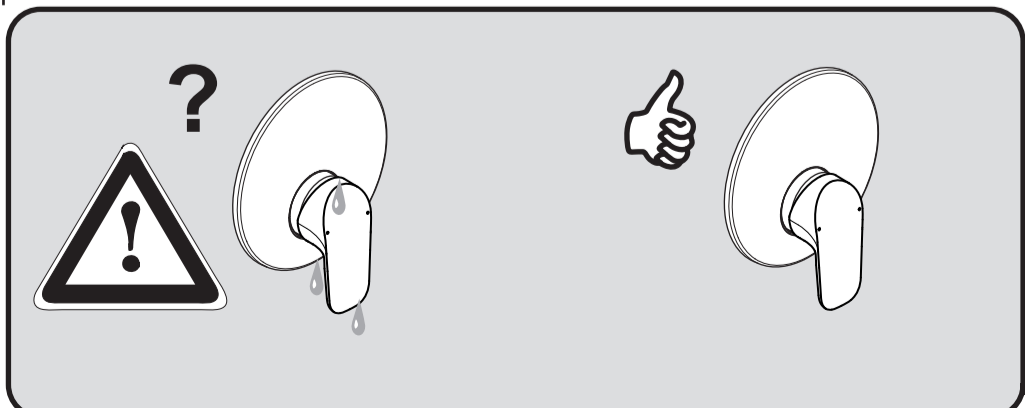

CERAFLEX

A 6757 ..

0319 / A 868 231
 (+ A 865 612)
 Made in Germany

Ideal Standard International NV
 Corporate Village - Gent Building
 Da Vincilaan 2
 1935 Zaventem
 Belgium

www.idealstandardinternational.com