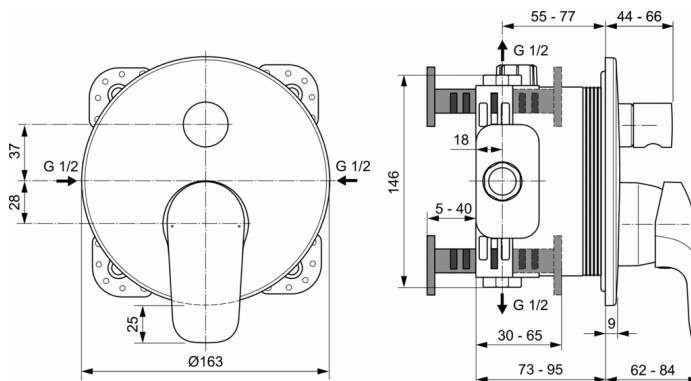

CERAFLEX

Built-in bath & shower mixer

Built-in bath & shower mixer

Kit 2 only version

47 mm Click cartridge

Automatic diverter

Metal handle with red and blue indicator

Chrome plated plastic escutcheon

Comply with EN817

To be combined with Kit 1 - EASY-BOX (A1000NU)

FINISHES*

AA

* AA = Chrome