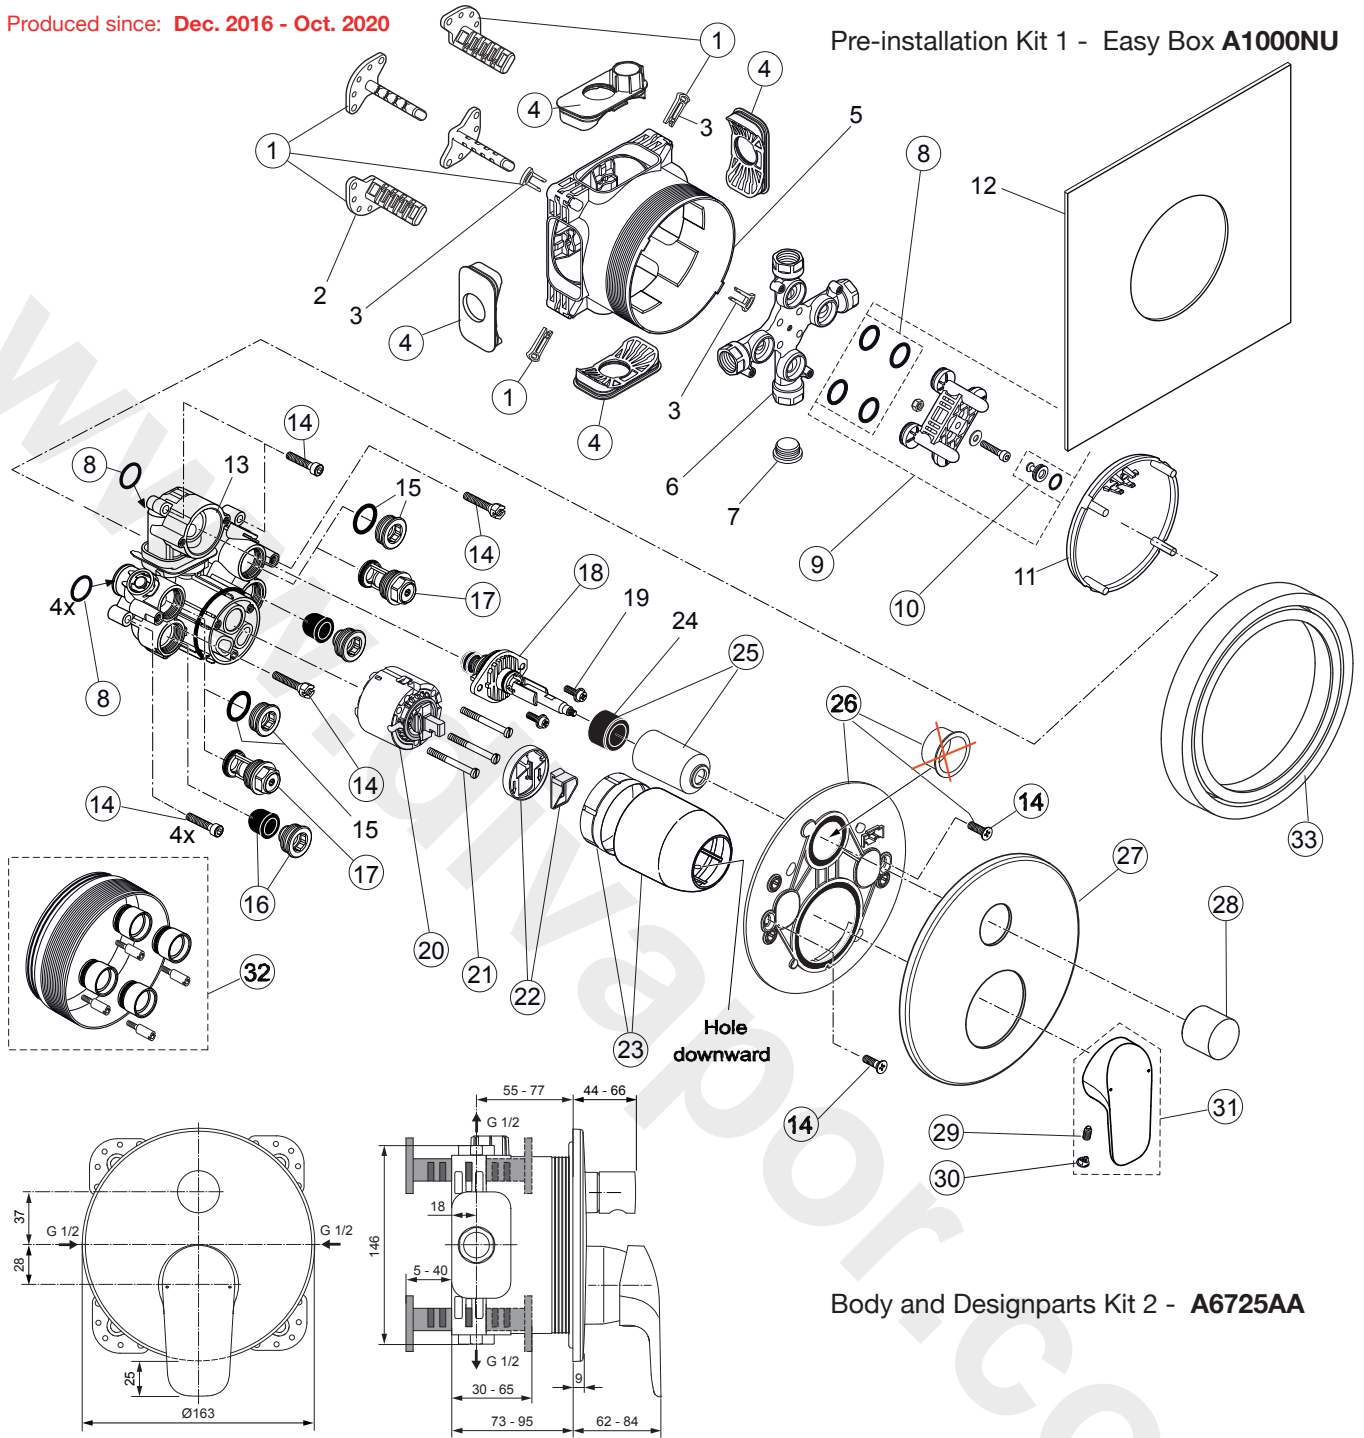

*Universal set (not all parts needed)

Produced since: Dec. 2016 - Oct. 2020

Pre-installation Kit 1 - Easy Box A1000NU

Body and Designparts Kit 2 - A6725AA

Pos.	Description	Part-Number	Qty.	Pos.	Description	Part-Number	Qty.
1	Install. depth adjust. + pos.3	A 963 131 NU	1 Set	19	Screw M4x12		
2	Depth adjustment device			20	Cartridge with pos.22	A 960 500 NU	1 Set
3	Adjustment lock (contained in pos. 1)			21	Cylindrical screw M4x41,7	A 963 335 NU	3 pcs
4	Side sealing	A 963 132 NU	1 Set	22	ECO-kit	A 860 700 NU	1 Set
5	Built-in box			23	Cover + clamping + O-ring	A 960 893 AA	1 Set
6	Multi-way body			24	Adapter rubber		
7	Plug G1/2			25	Cover / Cap for diverter	A 860 902 AA	1 pcs
8	O-ring Ø 17 x 2,5	A 963 143 NU	1 Set	26	Escutcheon holder cpl.	A 860 897 NU	1 Set
9	Flushing device cpl.	A 963 146 NU	1 Set	27	Escutcheon B/S	A 860 945 AA	1 pcs
10	Plug with o-ring Ø 12x1,5	A 963 147 NU	1 Set	28	Pull knob	A 860 989 AA	1 pcs
11	Cover for built-in box			29	Thread pin M5x10 DIN915	A 963 309 NU	1 pcs
12	Sealing fleece			30	Cap for handle	B 960 473 AA	1 pcs
13	Body Single lever			31	Lever cpl. w. Logo IS	A 861 131 AA	1 Set
14	Screw set complete	A 960 890 NU*	1 Set	32	Extension kit 20mm	A 960 704 NU	1 Set
15	Plug with o-ring				Extension kit 40mm	A 962 476 NU	1 Set
16	Low noise insert	A 960 891 NU	1 pcs	33	Distanzframe 20mm	A 6677 AA	1 Set
17	Stop valve	A 960 706 NU	2 pcs				
18	Diverter complete	A 963 443 NU	1 pcs				