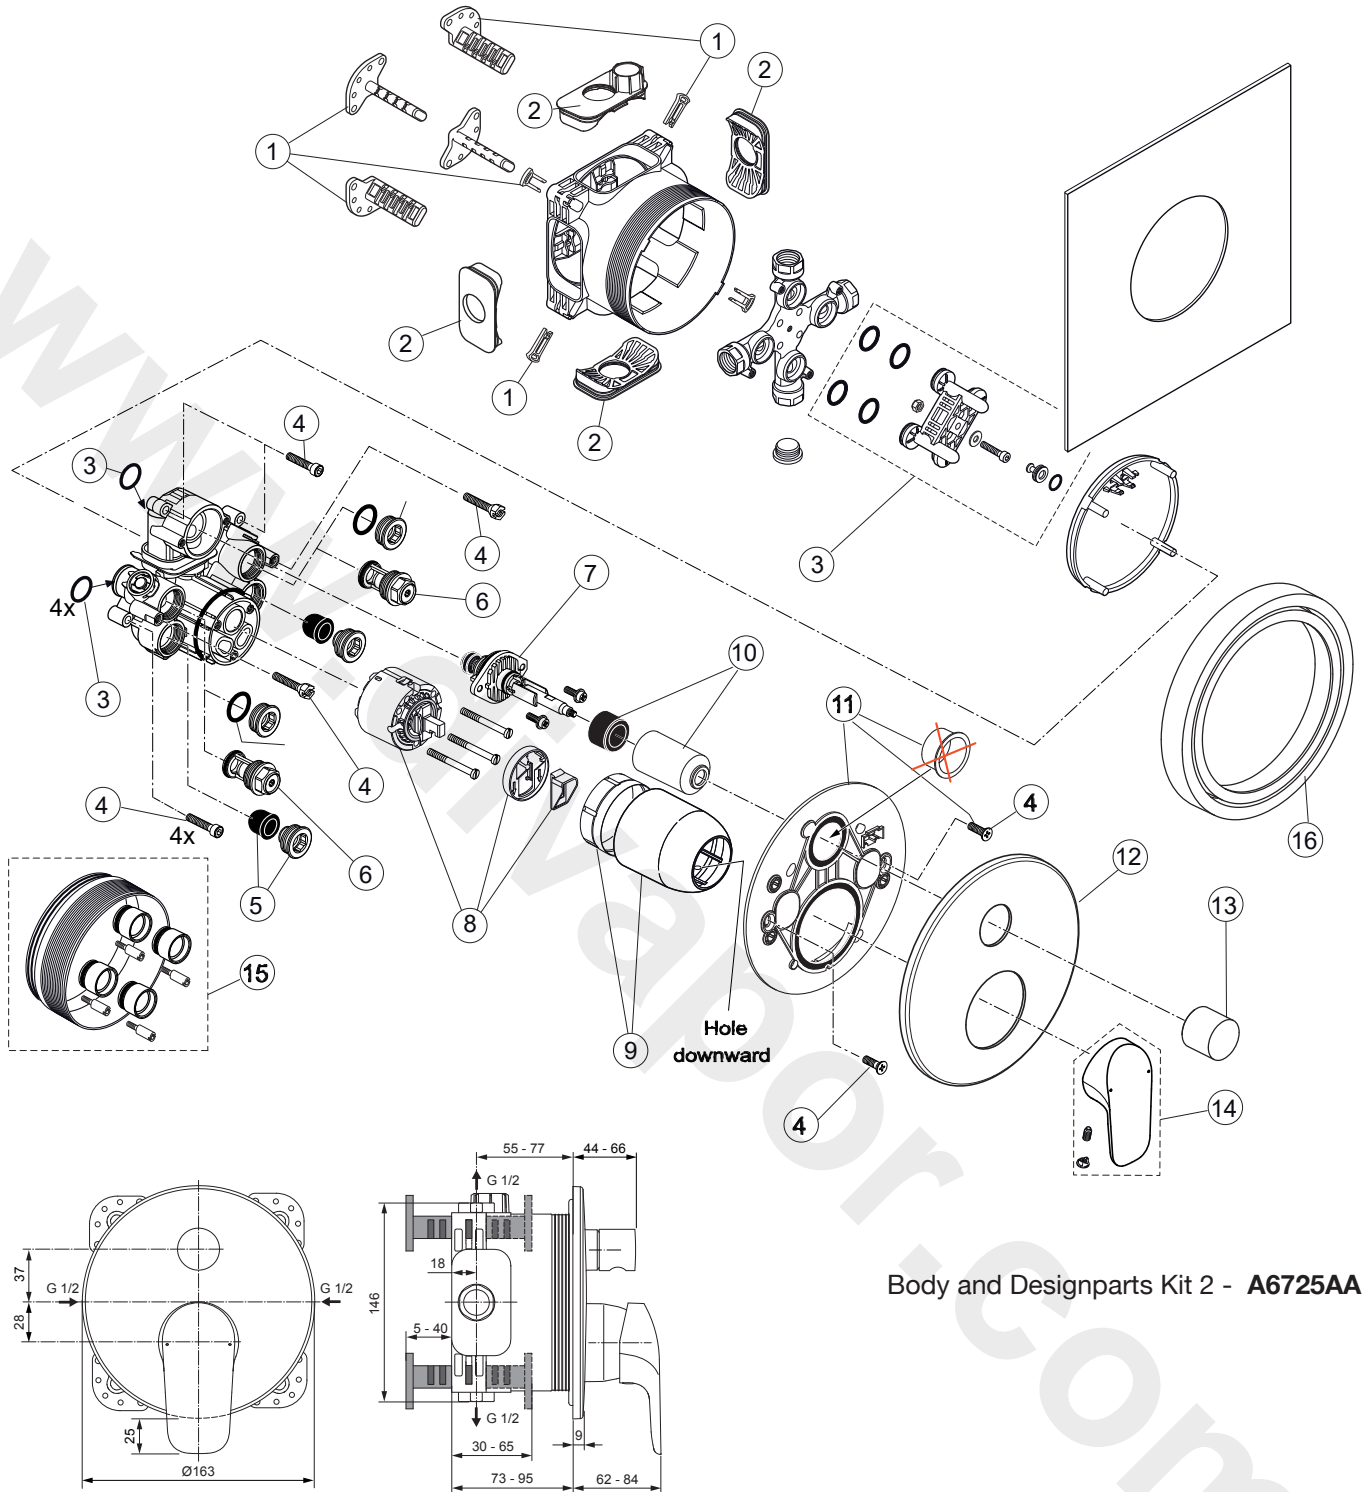

Produced since: Oct. 2020

Pre-installation Kit 1 - Easy Box **A1000NU**

Body and Designparts Kit 2 - **A6725AA**

Pos.	Description	Part-Number	Qty.	Pos.	Description	Part-Number	Qty.
1	Install. depth adjust.	A 963 131 NU	1 Set	13	Pull knob	A 860 989 AA	1 pcs
2	Side sealing	A 963 132 NU	1 Set	14	Lever cpl. w. Logo IS	A 861 131 AA	1 Set
3	Flushing device cpl.	A 963 146 NU	1 Set	15	Extension kit 20mm	A 960 704 NU	1 Set
4	Screw set complete	A 960 890 NU*	1 Set	16	Extension kit 40mm	A 962 476 NU	1 Set
5	Low noise insert	A 960 891 NU	1 pcs		Distanzframe 20mm	A 6677 AA	1 Set
6	Stop valve	A 960 706 NU	2 pcs				
7	Diverter complete	A 963 443 NU	1 pcs				
8	Cartridge with ECO-kit	A 960 500 NU	1 Set				
9	Cover + clamping + O-ring	A 960 893 AA	1 Set				
10	Cover / Cap for diverter	A 860 902 AA	1 pcs				
11	Escutcheon holder cpl.	A 860 897 NU	1 Set				
12	Escutcheon B/S	A 860 945 AA	1 pcs				

*Universal set (not all parts needed)