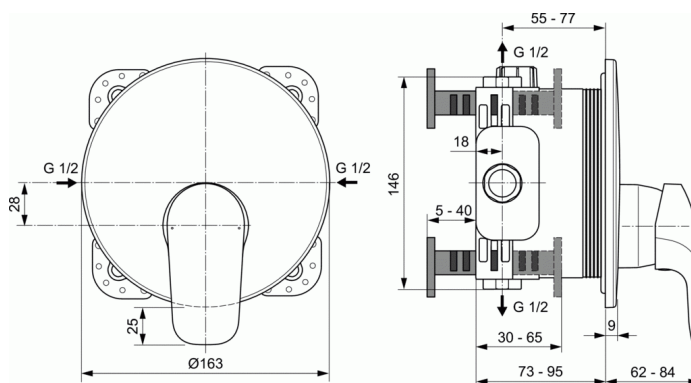

CERAFLEX

Built-in shower mixer

Built-in shower mixer

Kit 2 only version

47 mm Click cartridge

Metal handle with red and blue indicator

Chrome plated plastic escutcheon

Comply with EN817

FINISHES*

* AA = Chrome

To be combined with Kit 1 - EASY-BOX (A1000NU)