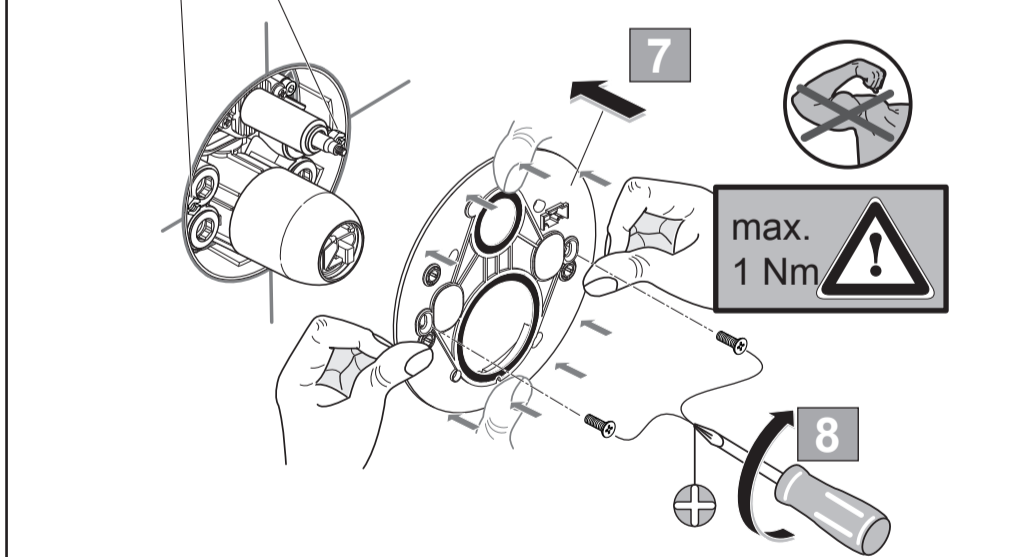

P	bar	0,5	MAX. 10	5		Q (3 bar)
T	°C		MAX. 80	65		l/min
				40		25