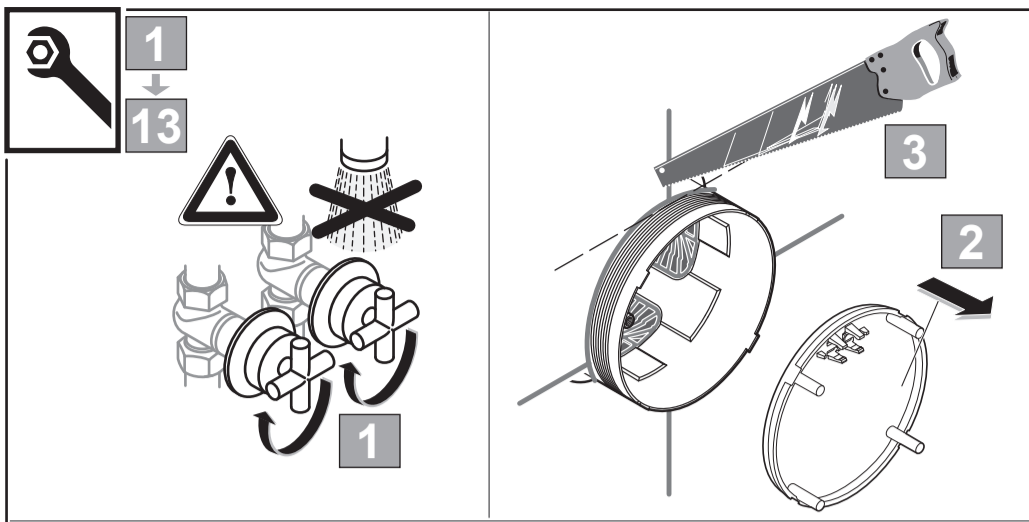

0,3 MPa 3 bar	50°C	16°C	0	1	2	3	4	5	6	7	8	9	
			°C	°C	°C	°C	°C	°C	°C	°C	°C	°C	°C
	65°C	16°C	65	65	63,5	60,5	57	53,5	49	44,5	39	34,5	
	81°C	16°C	81	81	78,5	73	69	63,5	56	49	42,5	36