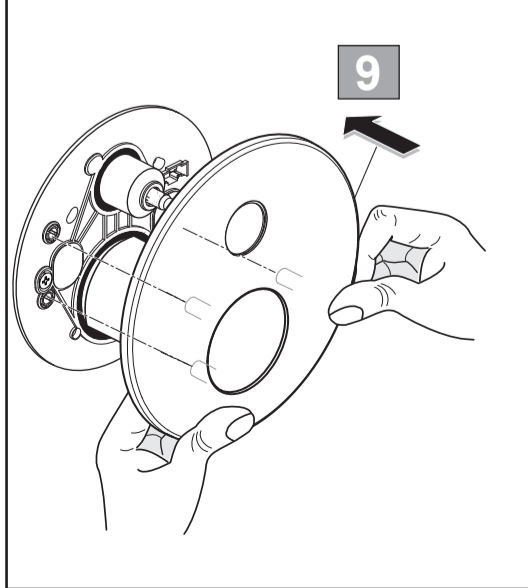

P	bar	0,5	MAX. 10	5		Q (3 bar)
T	°C		MAX. 80	65		l/min
				40		25