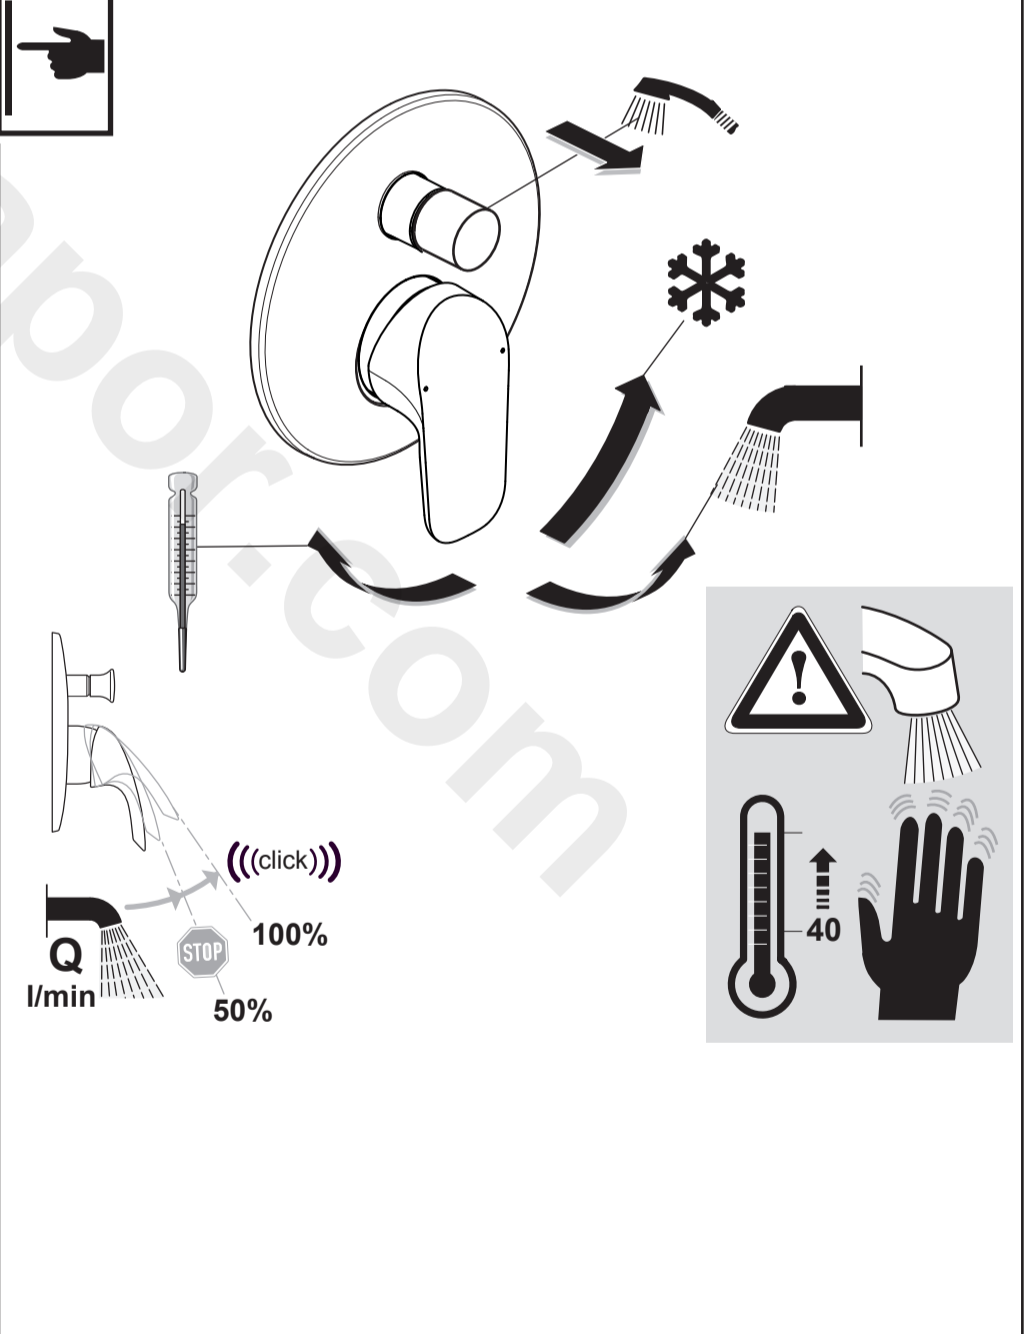

P	bar	0,5	MAX. 10	5		Q (3 bar)
T	°C		MAX. 80	65		l/min
				40		25