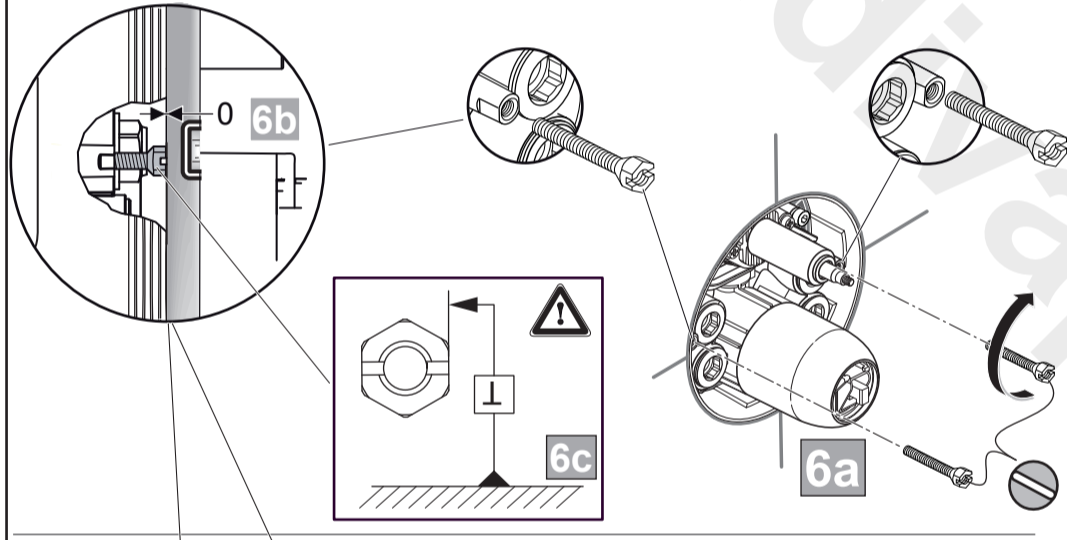

P	bar	0,5	MAX. 10	5		Q (3 bar)
T	°C		MAX. 80	65		l/min
				40		25