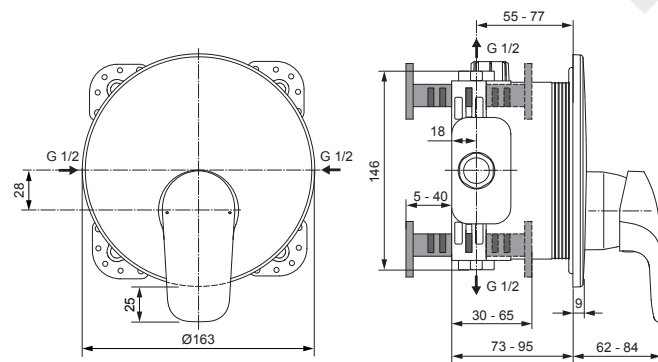

**Universal set (not all parts needed)*

Produced since: Dec. 2016 - Oct. 2020

Pre-installation Kit 1 - Easy Box A1000NU

Body and Designparts Kit 2 - A6724AA

Pos.	Description	Part-Number	Qty.	Pos.	Description	Part-Number	Qty.
1	Install. depth adjust. + pos.3	A 963 131 NU	1 Set	17	Stop valve	A 960 706 NU	2 pcs
2	Depth adjustment device			18	Front cover with o-ring		
3	Adjustment lock (contained in pos. 1)			19	Screw M4x12		
4	Side sealing	A 963 132 NU	1 Set	20	Cartridge with pos.22	A 960 500 NU	1 Set
5	Built-in box			21	Cylindrical screw M4x41,7	A 963 335 NU	3 pcs
6	Multi-way body			22	ECO-kit	A 860 700 NU	1 Set
7	Plug G1/2			23	Cover + clamping + o-ring	A 960 893 AA	1 Set
8	O-ring Ø 17 x 2,5	A 963 143 NU	1 Set	24	Escutcheon holder cpl.	A 860 897 NU	1 Set
9	Flushing device cpl.	A 963 146 NU	1 Set	25	Escutcheon Sh.	A 860 946 AA	1 pcs
10	Plug with o-ring Ø 12x1,5	A 963 147 NU	1 Set	26	Thread pin M5x10 DIN915	A 963 309 NU	1 pcs
11	Cover for built-in box			27	Cap for handle	B 960 473 AA	1 pcs
12	Sealing fleece			28	Lever cpl. w. Logo IS	A 861 131 AA	1 Set
13	Body Single lever			29	Extension kit 20mm	A 960 704 NU	1 Set
14	Screw set complete	A 960 890 NU*	1 Set		Extension kit 40mm	A 962 476 NU	1 Set
15	Plug with o-ring			30	Distanzframe 20mm	A 6677 AA	1 Set
16	Low noise insert	A 960 891 NU	1 pcs				