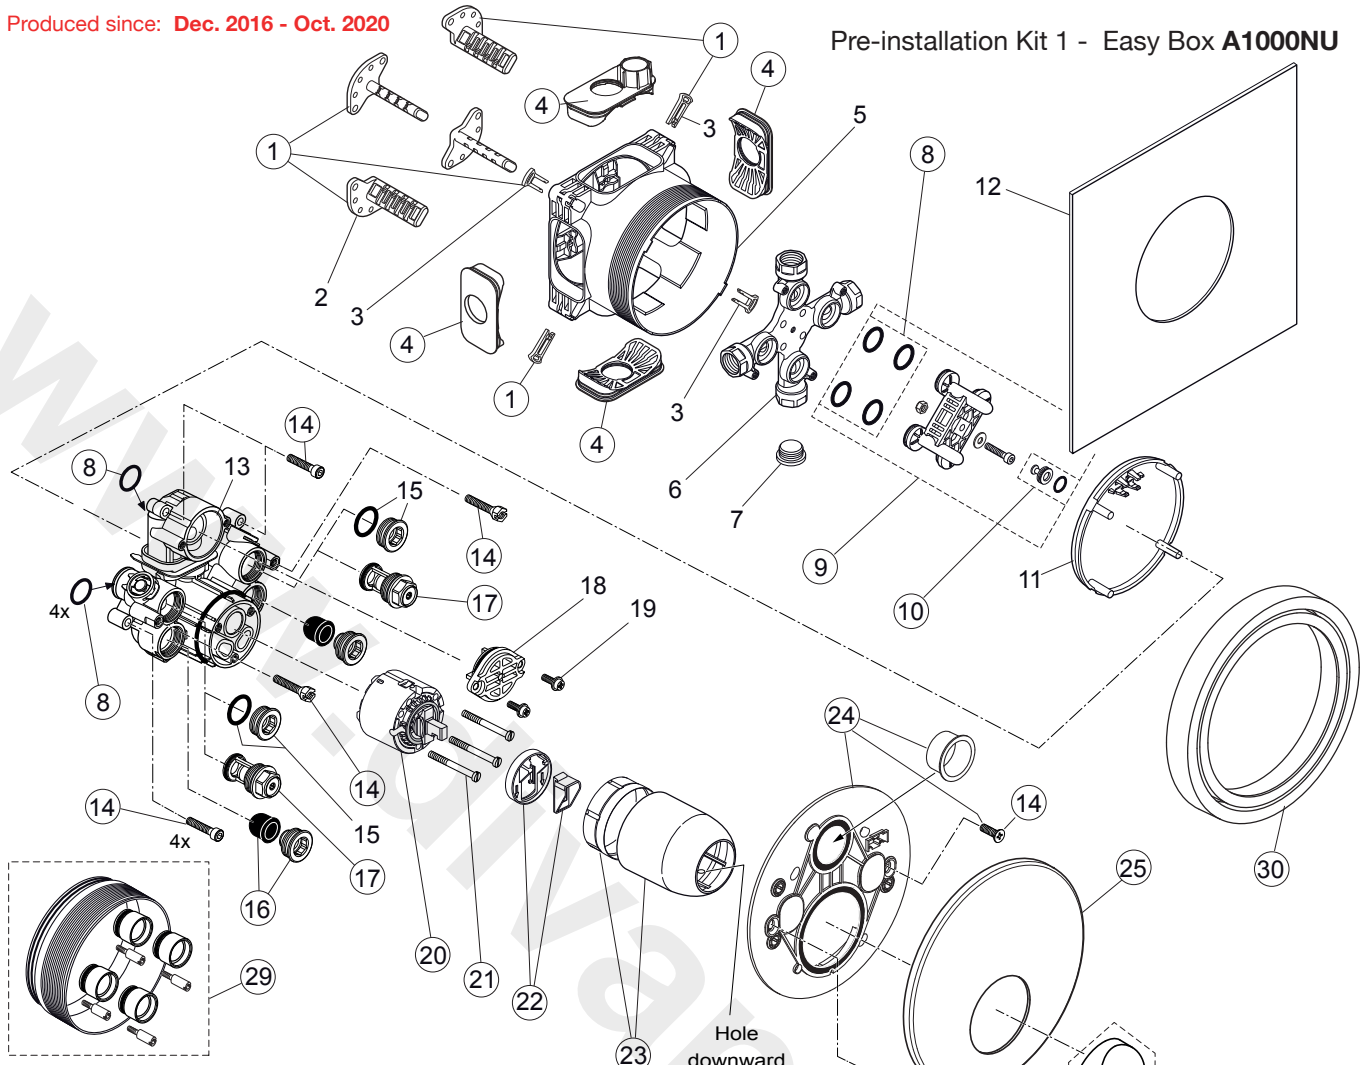

**Universal set (not all parts needed)*

Produced since: Dec. 2016 - Oct. 2020

Pre-installation Kit 1 - Easy Box A1000NU

Body and Designparts Kit 2 - A6724AA

Pos.	Description	Part-Number	Qty.	Pos.	Description	Part-Number	Qty.
1	Install. depth adjust. + pos.3	A 963 131 NU	1 Set	17	Stop valve	A 960 706 NU	2 pcs
2	Depth adjustment device			18	Front cover with o-ring		
3	Adjustment lock (contained in pos. 1)			19	Screw M4x12		
4	Side sealing	A 963 132 NU	1 Set	20	Cartridge with pos.22	A 960 500 NU	1 Set
5	Built-in box			21	Cylindrical screw M4x41,7	A 963 335 NU	3 pcs
6	Multi-way body			22	ECO-kit	A 860 700 NU	1 Set
7	Plug G1/2			23	Cover + clamping + o-ring	A 960 893 AA	1 Set
8	O-ring Ø 17 x 2,5	A 963 143 NU	1 Set	24	Escutcheon holder cpl.	A 860 897 NU	1 Set
9	Flushing device cpl.	A 963 146 NU	1 Set	25	Escutcheon Sh.	A 860 946 AA	1 pcs
10	Plug with o-ring Ø 12x1,5	A 963 147 NU	1 Set	26	Thread pin M5x10 DIN915	A 963 309 NU	1 pcs
11	Cover for built-in box			27	Cap for handle	B 960 473 AA	1 pcs
12	Sealing fleece			28	Lever cpl. w. Logo IS	A 861 131 AA	1 Set
13	Body Single lever			29	Extension kit 20mm	A 960 704 NU	1 Set
14	Screw set complete	A 960 890 NU*	1 Set		Extension kit 40mm	A 962 476 NU	1 Set
15	Plug with o-ring			30	Distanzframe 20mm	A 6677 AA	1 Set
16	Low noise insert	A 960 891 NU	1 pcs				