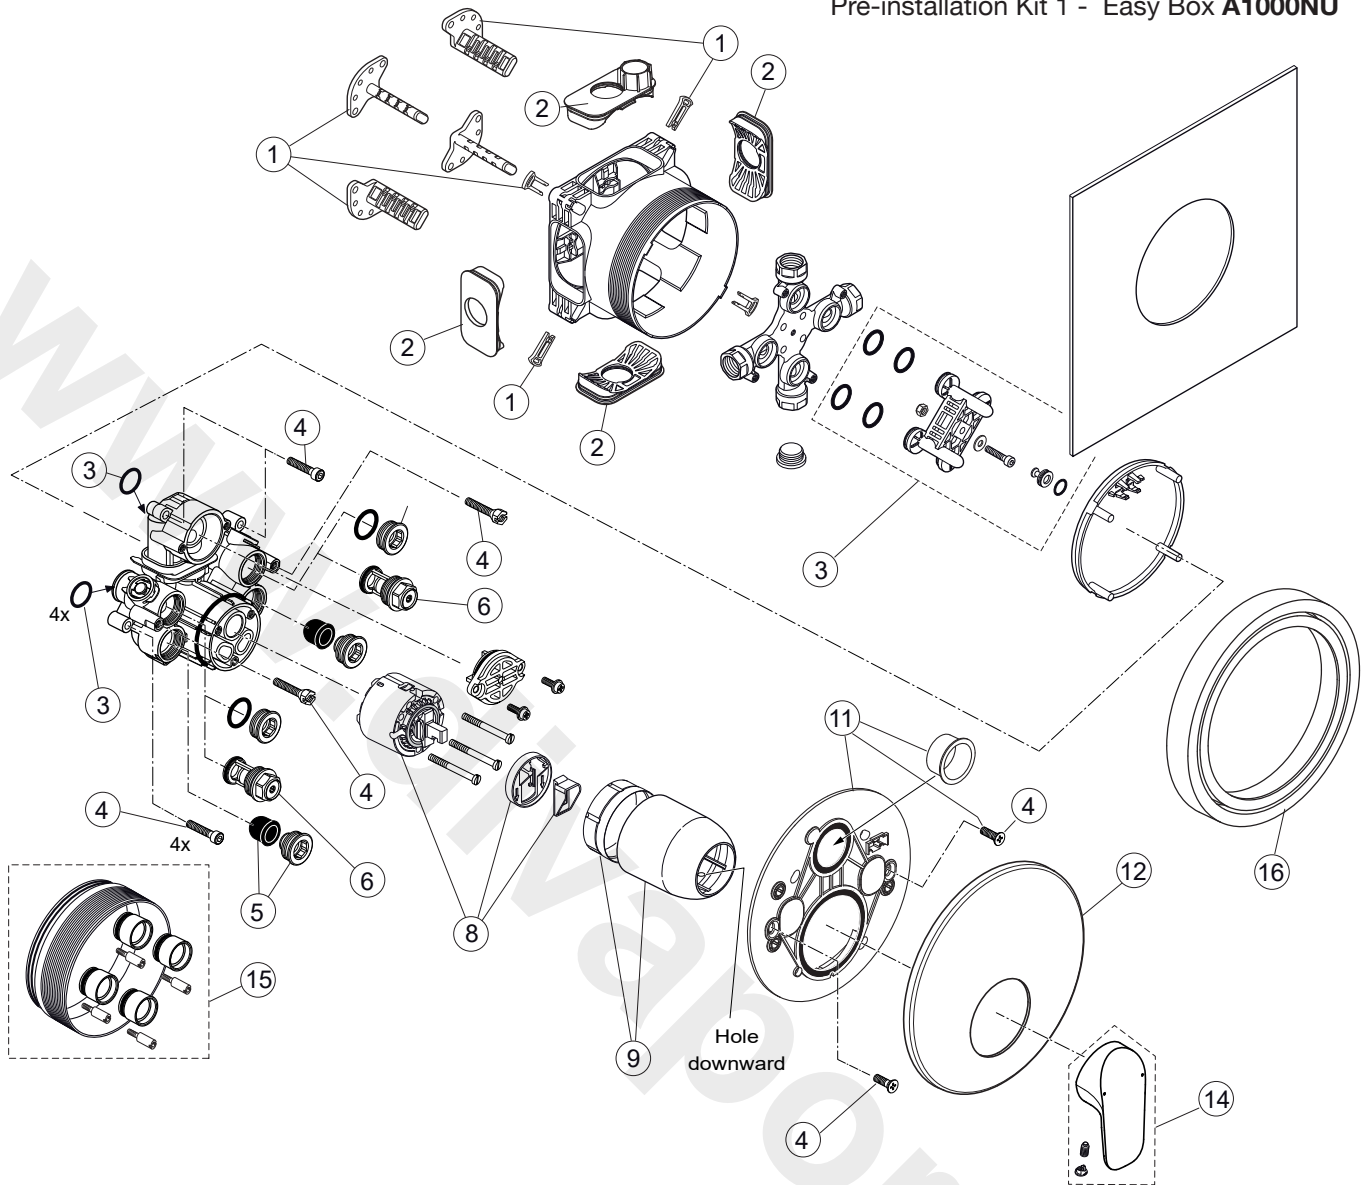

Produced since: Oct. 2020

Pre-installation Kit 1 - Easy Box **A1000NU**

Body and Designparts Kit 2 - **A6724AA**