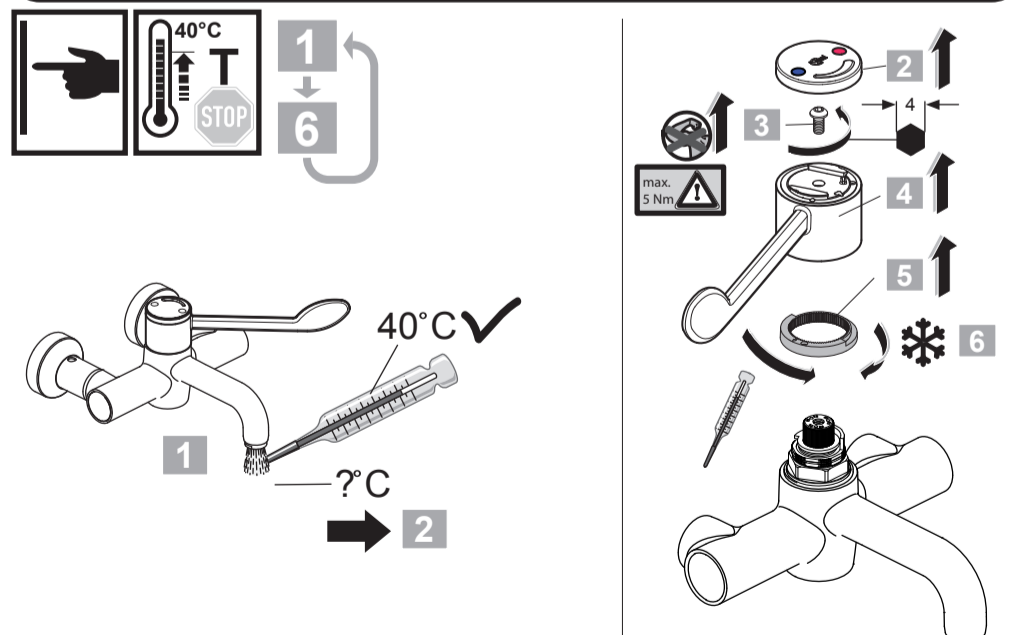

**CERAPLUS 2**  
**A 6690 ..**

1217 / A 868 224  
 (+ A 865 612)  
 Made in Germany

Ideal Standard International NV  
 Corporate Village - Gent Building  
 Da Vincilaan 2  
 1935 Zaventem  
 Belgium

www.idealstandardinternational.com