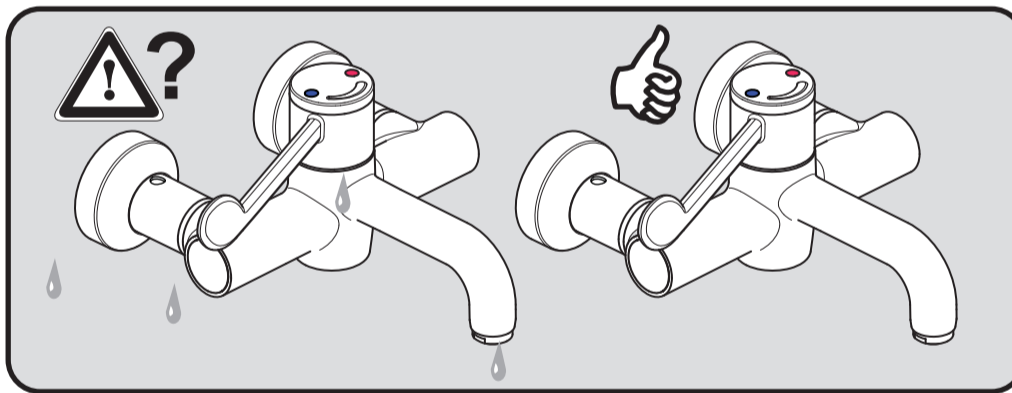

**CERAPLUS 2**  
**A 6690 ..**

1217 / A 868 224  
 (+ A 865 612)  
 Made in Germany

Ideal Standard International NV  
 Corporate Village - Gent Building  
 Da Vincilaan 2  
 1935 Zaventem  
 Belgium

www.idealstandardinternational.com