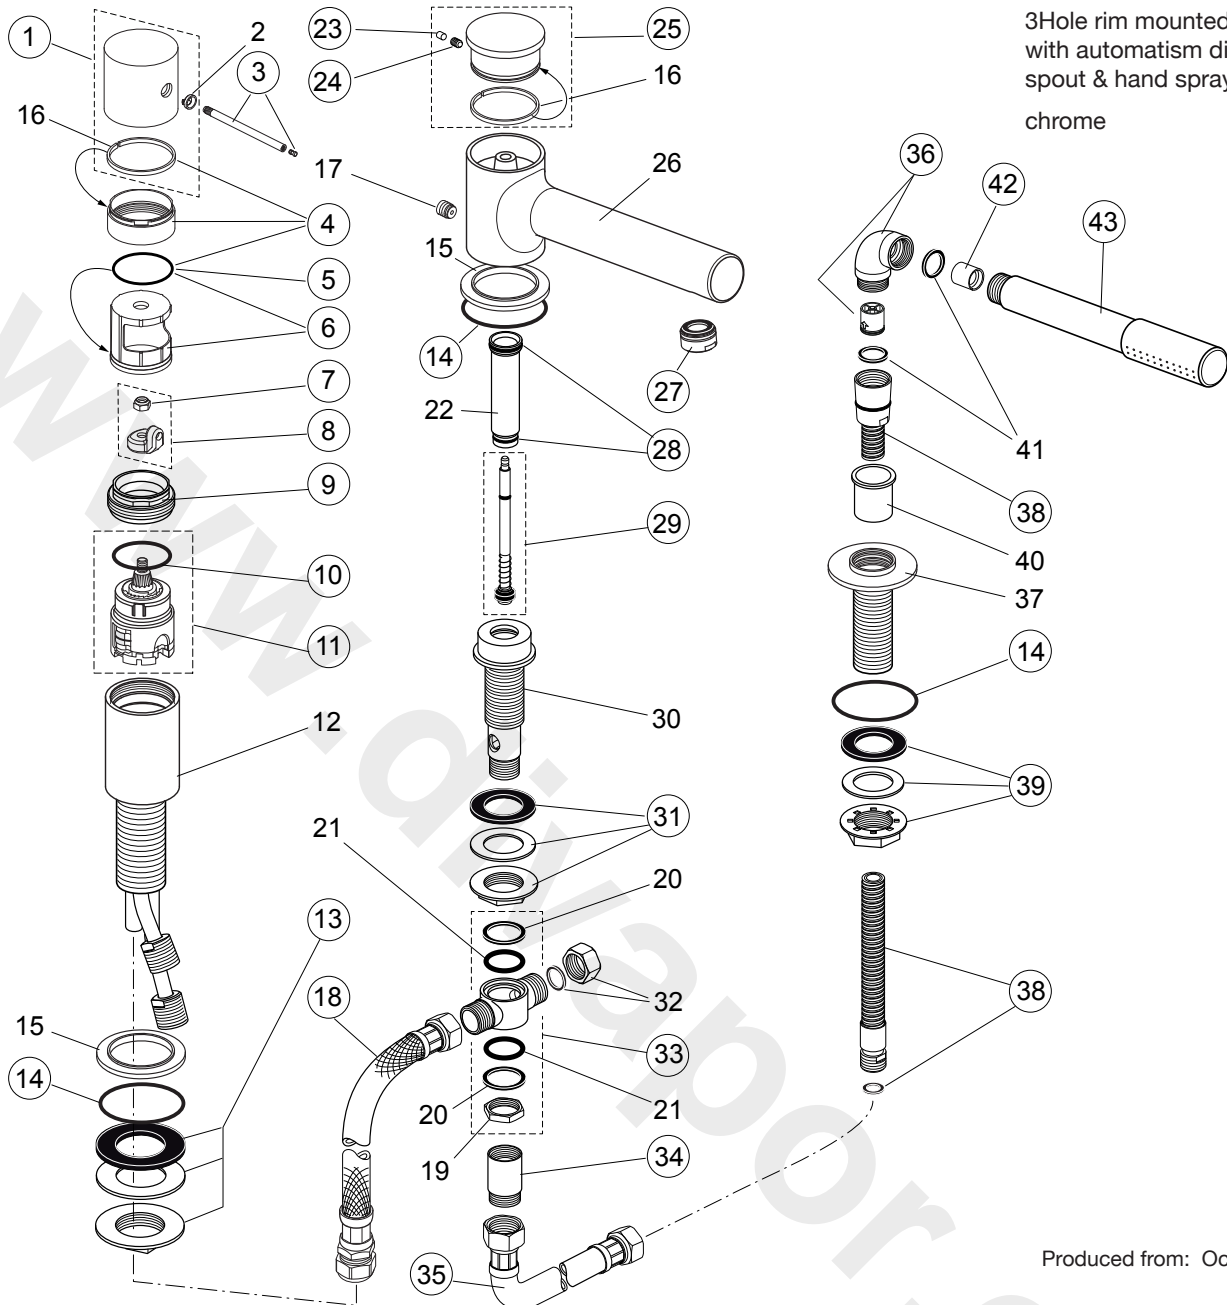

3Hole rim mounted single lever
with automatism diverter,
spout & hand spray

chrome

A6641AA

Produced from: Oct. 2015

Pos.	Description	Part-Number	Qty.	Pos.	Description	Part-Number	Qty.
1	Handle cap cpl.	F 960 994 AA	1 Set	23	Handle plug	A 963 751 NU	1 pcs
2	Handle cap insert			24	Thread pin M5x10 DIN915	A 963 309 NU	1 pcs
3	Lever stainl. steel polished	F 960 988 NU	1 Set	25	Pull knob cpl.	F 961 022 AA	1 Set
4	Cover ring Ø 45 complete	F 960 995 AA	1 Set	26	Spout with Logo Sottini		
5	O - ring Ø 41 x 1,78	A 961 863 NU	1 pcs	27	Aerator M24x1 -A-	A 960 321 AA	1 Set
6	Guide sleeve handle	F 960 996 NU	1 Set	28	O - ring set	F 960 894 NU	1 Set
7	Fixing nut	A 961 974 NU*	1 pcs	29	Diverter spindle complete	F 960 895 NU	1 Set
8	Lever adapter + pos. 7	F 960 997 NU	1 Set	30	Shaft for Spout		
9	Clamping nut M43 x 1,5	A 963 022 NU	1 pcs	31	Fixation kit Spout	H 960 380 NU*	1 Set
10	O - ring Ø 35 x 3,2	A 962 715 NU	1 pcs	32	Plug G1/2 with Fibre-ring		
11	Cartridge Multiport cpl.	A 860 621 NU*	1 Set	33	T-Piece complete	H 960 128 NU	1 Set
12	Body Single lever			34	Non-return valve complete	A 963 287 AA	1 pcs
13	Fixation kit G 1"	H 960 294 NU*	1 Set	35	Flex. hose G1/2 + washer	H 960 185 NU	1 pcs
14	O - ring Ø 48 x 3,0	F 961 021 NU	1 Set	36	Elbow 96° f. Hand spray	F 960 865 AA	1 Set
15	Escutcheon			37	Holder for hand shower		
16	Sliding ring Ø 43 x 1,6			38	Shower hose G1/2 -M15x1	H 960 440 AA	1 pcs
17	Screw M10 x 1			39	Fixation kit shower-holder	H 960 657 NU*	1 Set
18	Flex. hose G1/2 x 400mm	A 962 823 NU	1 pcs	40	Plastic insert		
19	Nut G1/2 - A/F 24mm			41	Washer Ø 20,8 x 14,5 x 2,5		
20	Washer			42	Flow limiter 8l/min	B 961 093 NU	1 pcs
21	O - ring Ø 21 x 3,5			43	Hand shower	F 960 900 AA	1 pcs
22	Sleeve adapter						

* Universal-Set (not all parts needed)