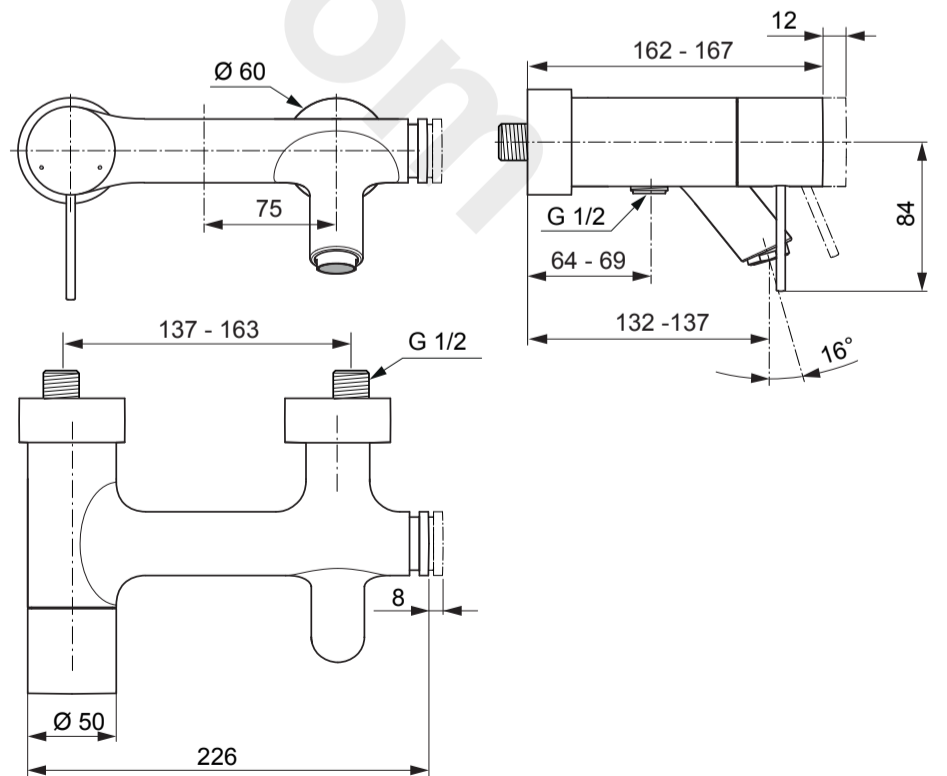

Ideal Standard International NV
Corporate Village - Gent Building
Da Vincilaan 2
1935 Zaventem
Belgium

www.idealstandardinternational.com