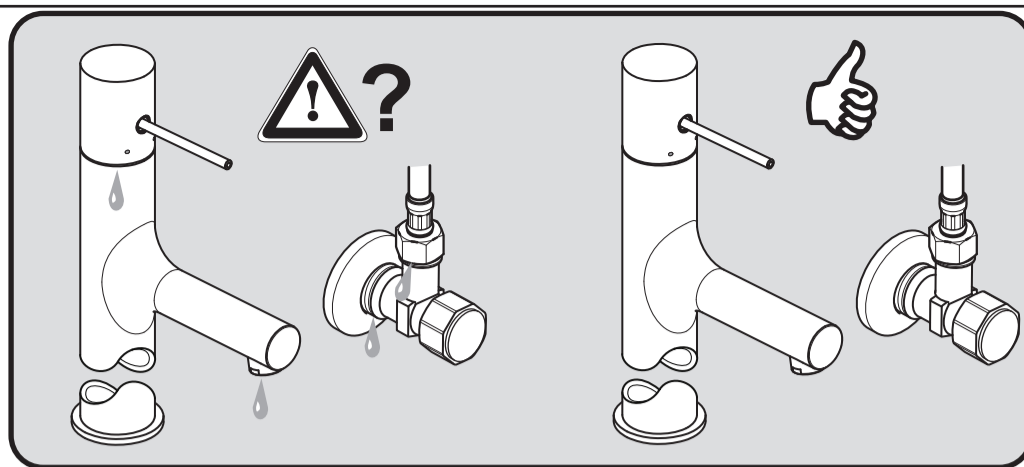

sottini

VALSURA

A 6638 ..

0116 / A 868 096
 (+ A 866 385)
 Made in Germany

Ideal Standard International NV
 Corporate Village - Gent Building
 Da Vincilaan 2
 1935 Zaventem
 Belgium

www.idealstandardinternational.com