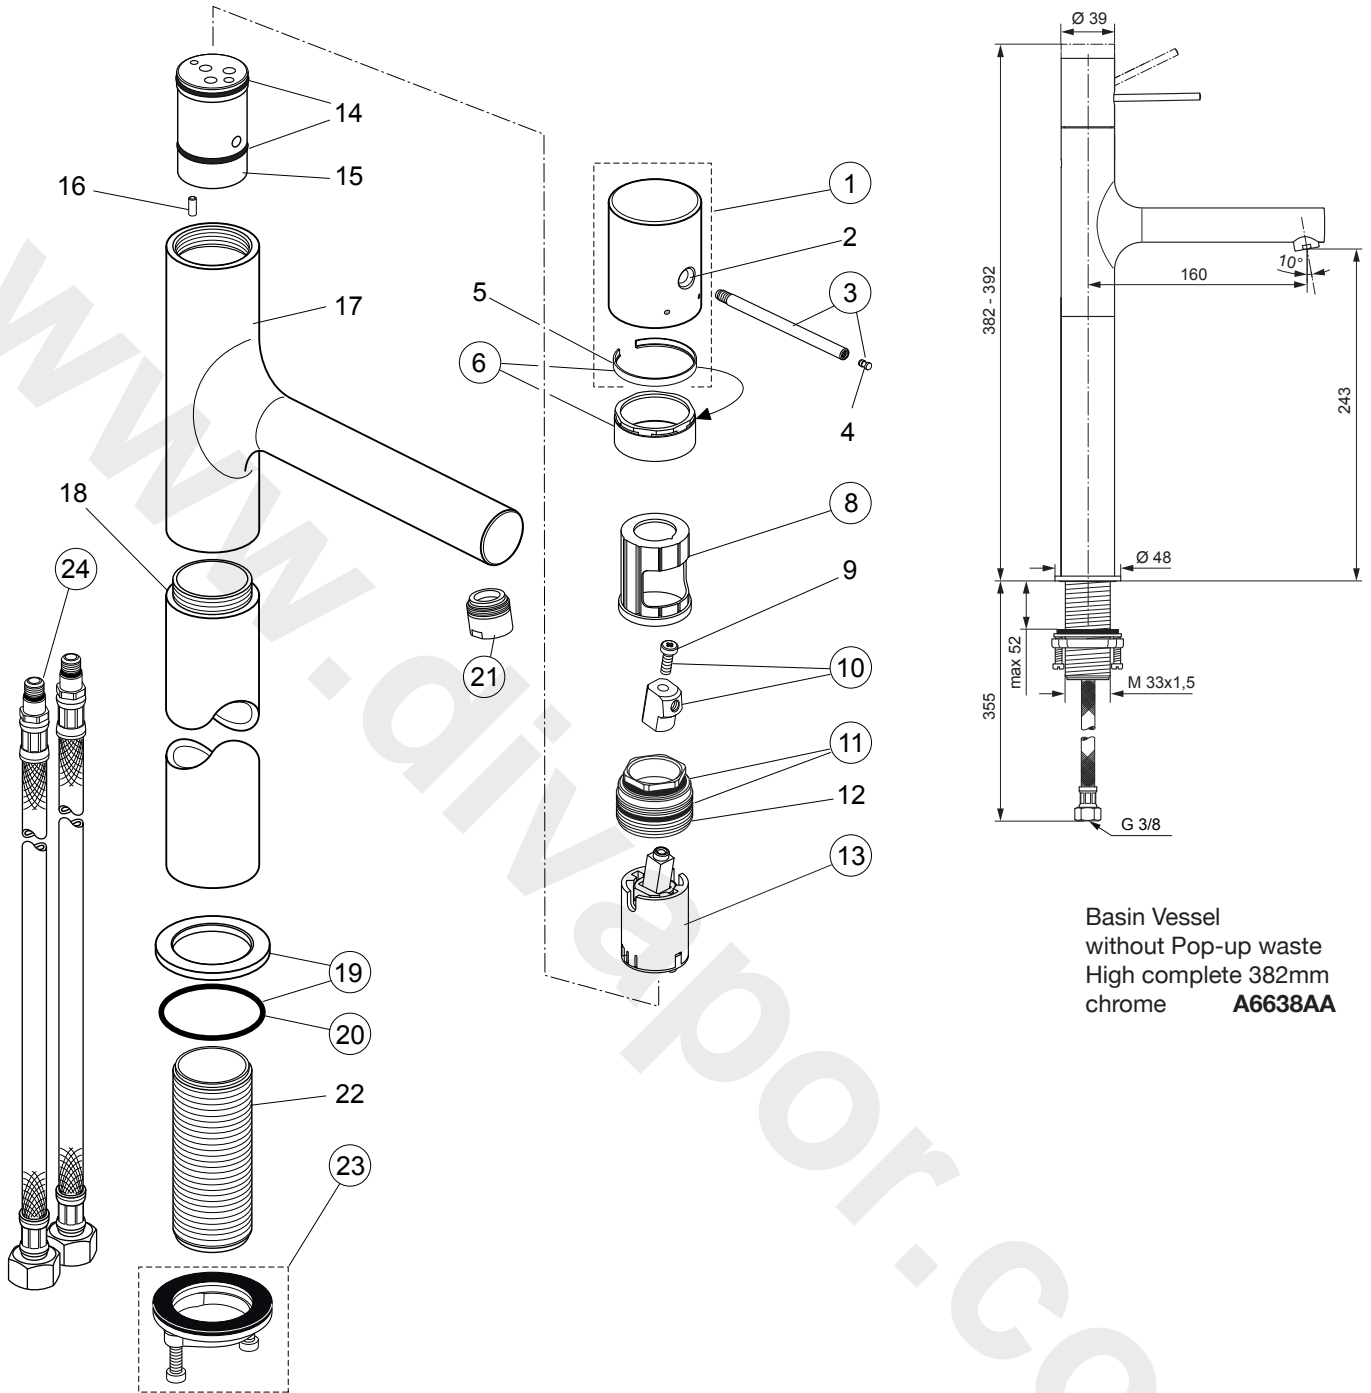

Produced since: **Sept. 2015**

Basin Vessel
without Pop-up waste
High complete 382mm
chrome **A6638AA**

Pos.	Description	Part-Number	Qty.	Pos.	Description	Part-Number	Qty.
1	Handle cap complete	F 960 987 AA	1 Set	15	Manifold		
2	Handle cap insert			16	Clamping pin		
3	Lever stainl. steel polished	F 960 988 NU	1 Set	17	Body w. Logo Sottini		
4	Cover for lever			18	Extension Ø 39 x 190mm		
5	Sliding ring			19	Escutcheon + O-ring	F 960 992 AA	1 Set
6	Cover ring Ø 34 complete	F 960 989 AA	1 Set	20	O - ring Ø 37 x 3	A 961 243 NU	1 pcs
8	Guide sleeve handle	F 960 990 NU	1 pcs	21	Aerator M18x1 - 5ltr/min	A 963 369 AA	1 pcs
9	Cylindrical screw M4x12 DIN6912			22	Fixing tube M33 x 1,5		
10	Lever adapter + screw	F 960 991 NU	1 Set	23	Fixation kit	A 960 263 NU*	1 Set
11	O - ring set	A 860 931 NU	1 Set	24	Flex. hose M8x1 - 620mm	B 960 364 NU	1 pcs
12	Clamping nut M32 x 1						
13	Cartridge Kerox Ø28	F 960 855 NU	1 pcs				
14	O - ring Ø 25 x 2						

* Universal-Set (not all parts needed)