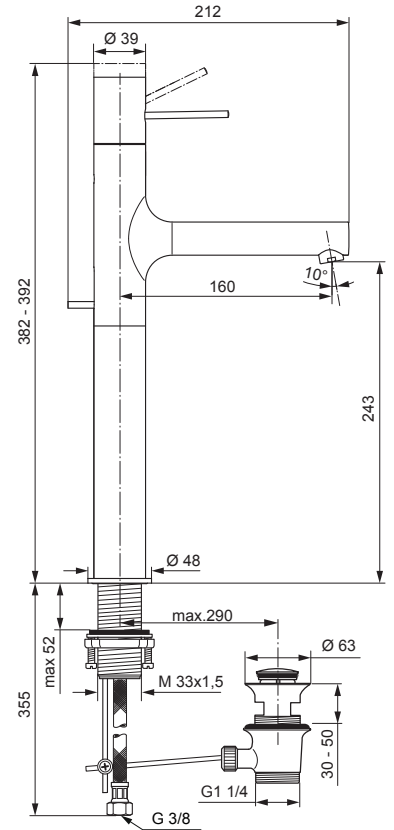

Produced from: Oct. 2015

Basin Vessel  
with Pop-up waste  
High complete 382mm  
chrome **A6637AA**

Pos.	Description	Part-Number	Qty.	Pos.	Description	Part-Number	Qty.
1	Handle cap complete	<b>F 960 987 AA</b>	1 Set	16	Clamping pin		
2	Handle cap insert			17	Body w. Logo Sottini		
3	Lever stainl. steel polished	<b>F 960 988 NU</b>	1 Set	18	Extension Ø 39 x 190mm		
4	Cover for lever			19	Escutcheon + O-ring	<b>F 960 992 AA</b>	1 Set
5	Sliding ring			20	O - ring Ø 37 x 3	<b>A 961 243 NU</b>	1 pcs
6	Cover ring Ø 34 complete	<b>F 960 989 AA</b>	1 Set	21	Aerator M18x1 - 5ltr/min	<b>A 963 369 AA</b>	1 pcs
8	Guide sleeve handle	<b>F 960 990 NU</b>	1 pcs	22	Fixing tube M33 x 1,5		
9	Cylindrical screw M4x12 DIN6912			23	Fixation kit	<b>A 960 263 NU*</b>	1 Set
10	Lever adapter + screw	<b>F 960 991 NU</b>	1 Set	24	Knob with rod	<b>F 960 993 AA</b>	1 Set
11	O - ring set	<b>A 860 931 NU</b>	1 Set	25	Flex. hose M8x1 - 620mm	<b>B 960 364 NU</b>	1 pcs
12	Clamping nut M32 x 1			26	Bracket	<b>A 963 404 NU</b>	1 pcs
13	Cartridge Kerox Ø28	<b>F 960 855 NU</b>	1 pcs	27	Pop-up waste complete	<b>A 961 230 AA</b>	1 Set
14	O - ring Ø 25 x 2			28	Rod / longer version	<b>A 960 200 AA</b>	1 pcs
15	Manifold						