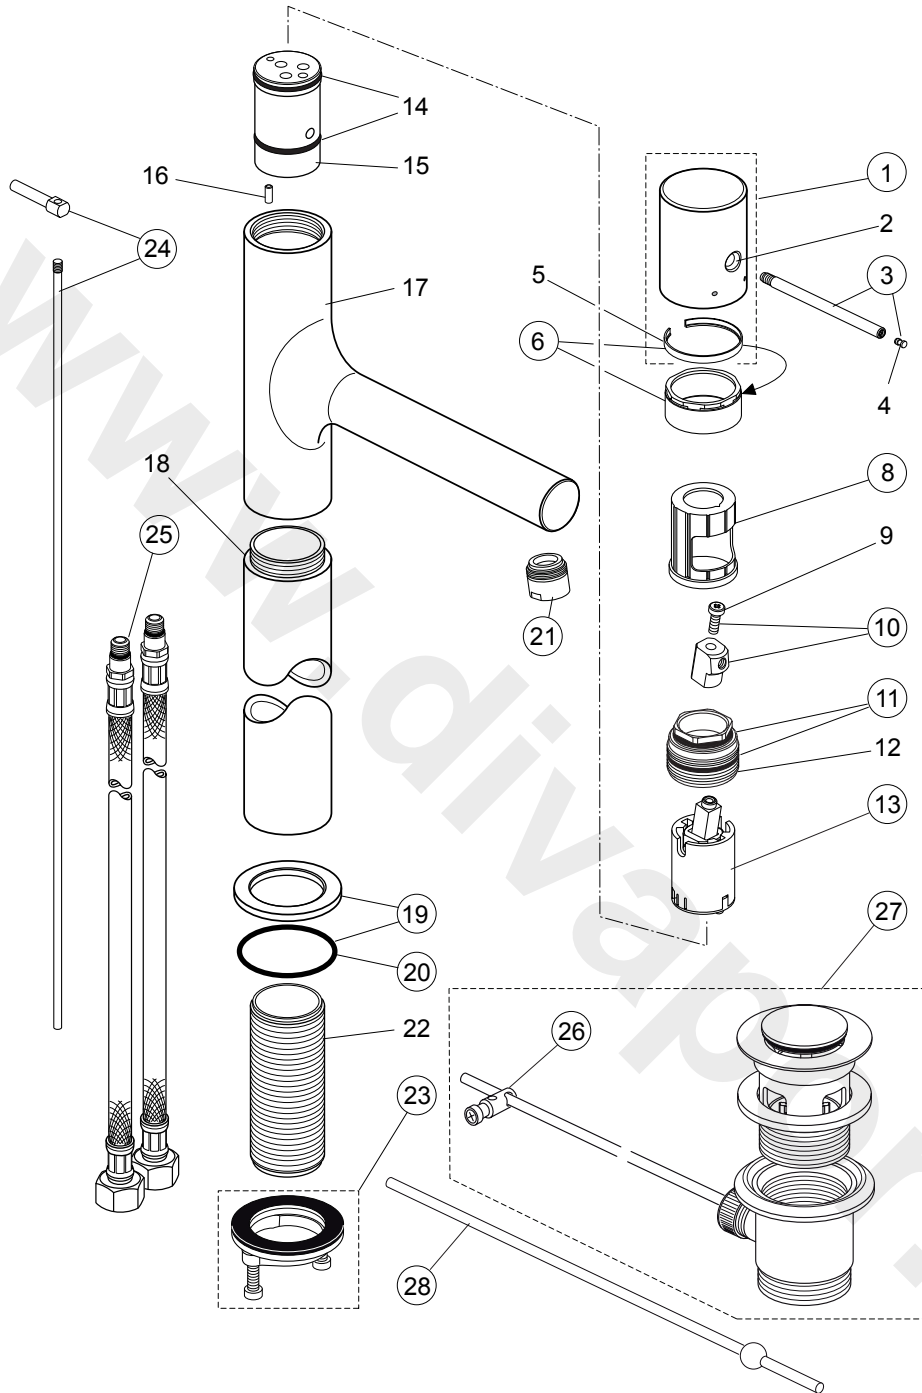

Produced from: Oct. 2015

Basin Vessel  
with Pop-up waste  
High complete 382mm  
chrome **A6637AA**

Pos.	Description	Part-Number	Qty.	Pos.	Description	Part-Number	Qty.
1	Handle cap complete	<b>F 960 987 AA</b>	1 Set	16	Clamping pin		
2	Handle cap insert			17	Body w. Logo Sottini		
3	Lever stainl. steel polished	<b>F 960 988 NU</b>	1 Set	18	Extension Ø 39 x 190mm		
4	Cover for lever			19	Escutcheon + O-ring	<b>F 960 992 AA</b>	1 Set
5	Sliding ring			20	O - ring Ø 37 x 3	<b>A 961 243 NU</b>	1 pcs
6	Cover ring Ø 34 complete	<b>F 960 989 AA</b>	1 Set	21	Aerator M18x1 - 5ltr/min	<b>A 963 369 AA</b>	1 pcs
8	Guide sleeve handle	<b>F 960 990 NU</b>	1 pcs	22	Fixing tube M33 x 1,5		
9	Cylindrical screw M4x12 DIN6912			23	Fixation kit	<b>A 960 263 NU*</b>	1 Set
10	Lever adapter + screw	<b>F 960 991 NU</b>	1 Set	24	Knob with rod	<b>F 960 993 AA</b>	1 Set
11	O - ring set	<b>A 860 931 NU</b>	1 Set	25	Flex. hose M8x1 - 620mm	<b>B 960 364 NU</b>	1 pcs
12	Clamping nut M32 x 1			26	Bracket	<b>A 963 404 NU</b>	1 pcs
13	Cartridge Kerox Ø28	<b>F 960 855 NU</b>	1 pcs	27	Pop-up waste complete	<b>A 961 230 AA</b>	1 Set
14	O - ring Ø 25 x 2			28	Rod / longer version	<b>A 960 200 AA</b>	1 pcs
15	Manifold						

\* Universal-Set (not all parts needed)