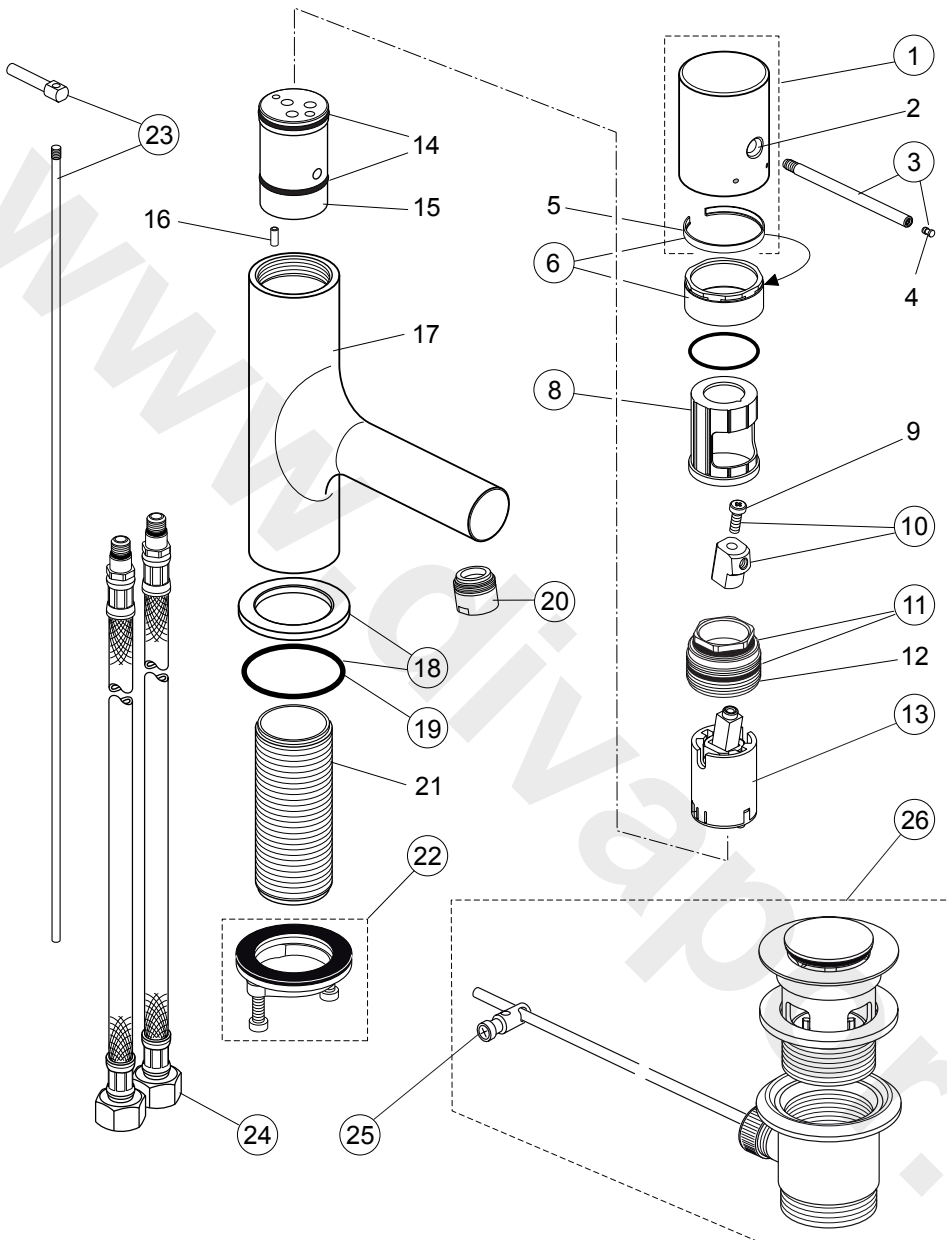

Produced from: Oct. 2015

Basin with Pop-up waste chrome
A6635AA

Pos.	Description	Part-Number	Qty.	Pos.	Description	Part-Number	Qty.
1	Handle cap complete	F 960 987 AA	1 Set	16	Clamping pin		
2	Handle cap insert			17	Body w. Logo Sottini		
3	Lever stainl. steel polished	F 960 988 NU	1 Set	18	Escutcheon + O-ring	F 960 992 AA	1 Set
4	Cover for lever			19	O - ring Ø 37 x 3	A 961 243 NU	1 pcs
5	Sliding ring			20	Aerator M18x1 - 5ltr/min	A 963 369 AA	1 pcs
6	Cover ring Ø 34 complete	F 960 989 AA	1 Set	21	Fixing tube M33 x 1,5		
8	Guide sleeve handle	F 960 990 NU	1 pcs	22	Fixation kit	A 960 263 NU*	1 Set
9	Cylindrical screw M4x12 DIN6912			23	Knob with rod	F 960 993 AA	1 Set
10	Lever adapter + screw	F 960 991 NU	1 Set	24	Flex. hose M8x1-420mm	A 963 370 NU	1 pcs
11	O - ring set	A 860 931 NU	1 Set	25	Bracket	A 963 404 NU	1 pcs
12	Clamping nut M32 x 1			26	Pop-up waste complete	A 961 230 AA	1 Set
13	Cartridge Kerox Ø28	F 960 855 NU	1 pcs				
14	O - ring Ø 25 x 2						
15	Manifold						

* Universal-Set (not all parts needed)