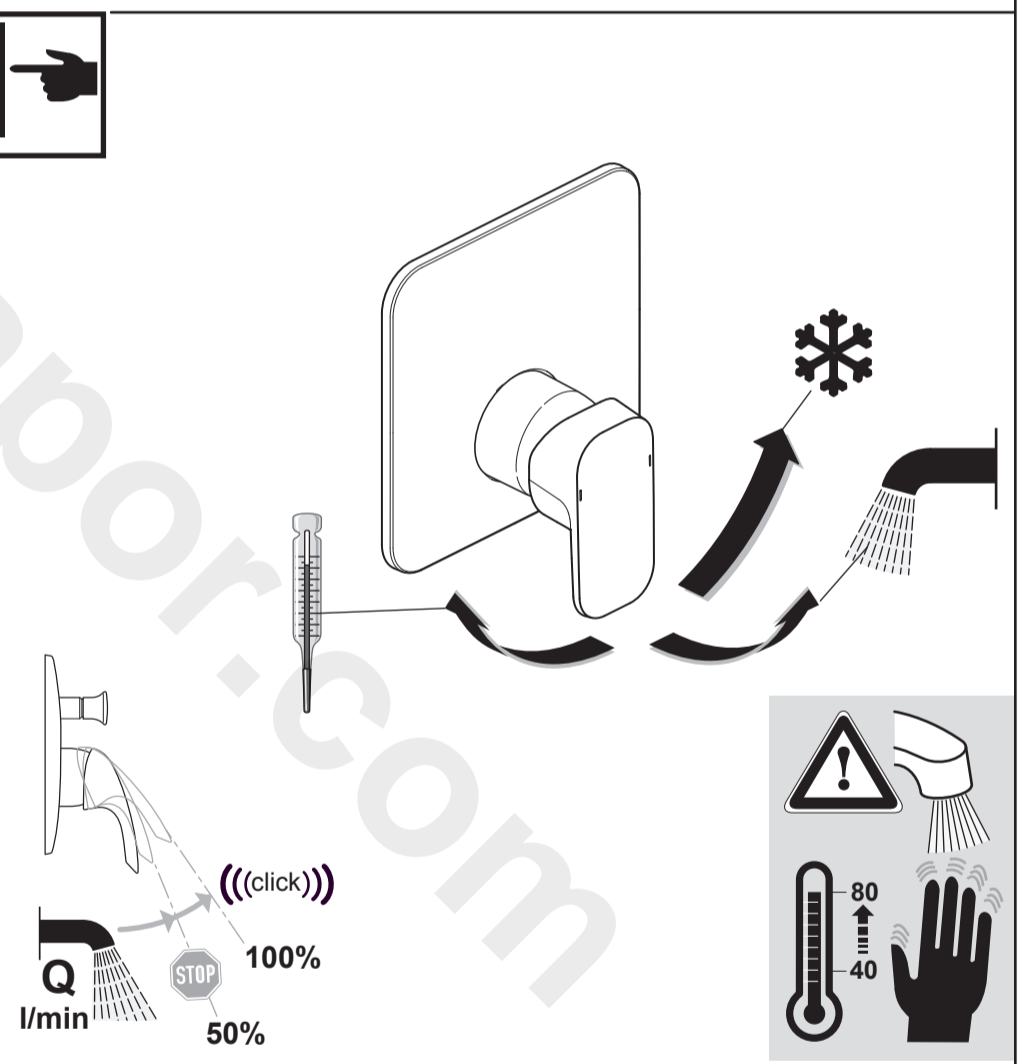

P	bar	0,5		MAX. 10	1		5		Q	(3 bar)
	T	°C			MAX. 80			65		l/min	
								40		25