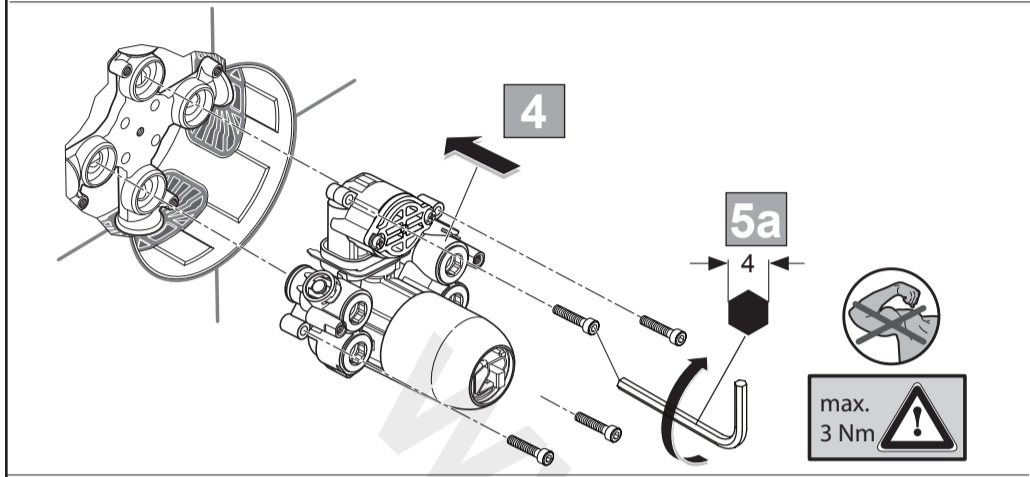

sottini

TURANO
 A 6629 ...

0116 / A 868 131
 (+ A 866 385)
 Made in Germany

Ideal Standard International NV
 Corporate Village - Gent Building
 Da Vincilaan 2
 1935 Zaventem
 Belgium

www.idealstandardinternational.com