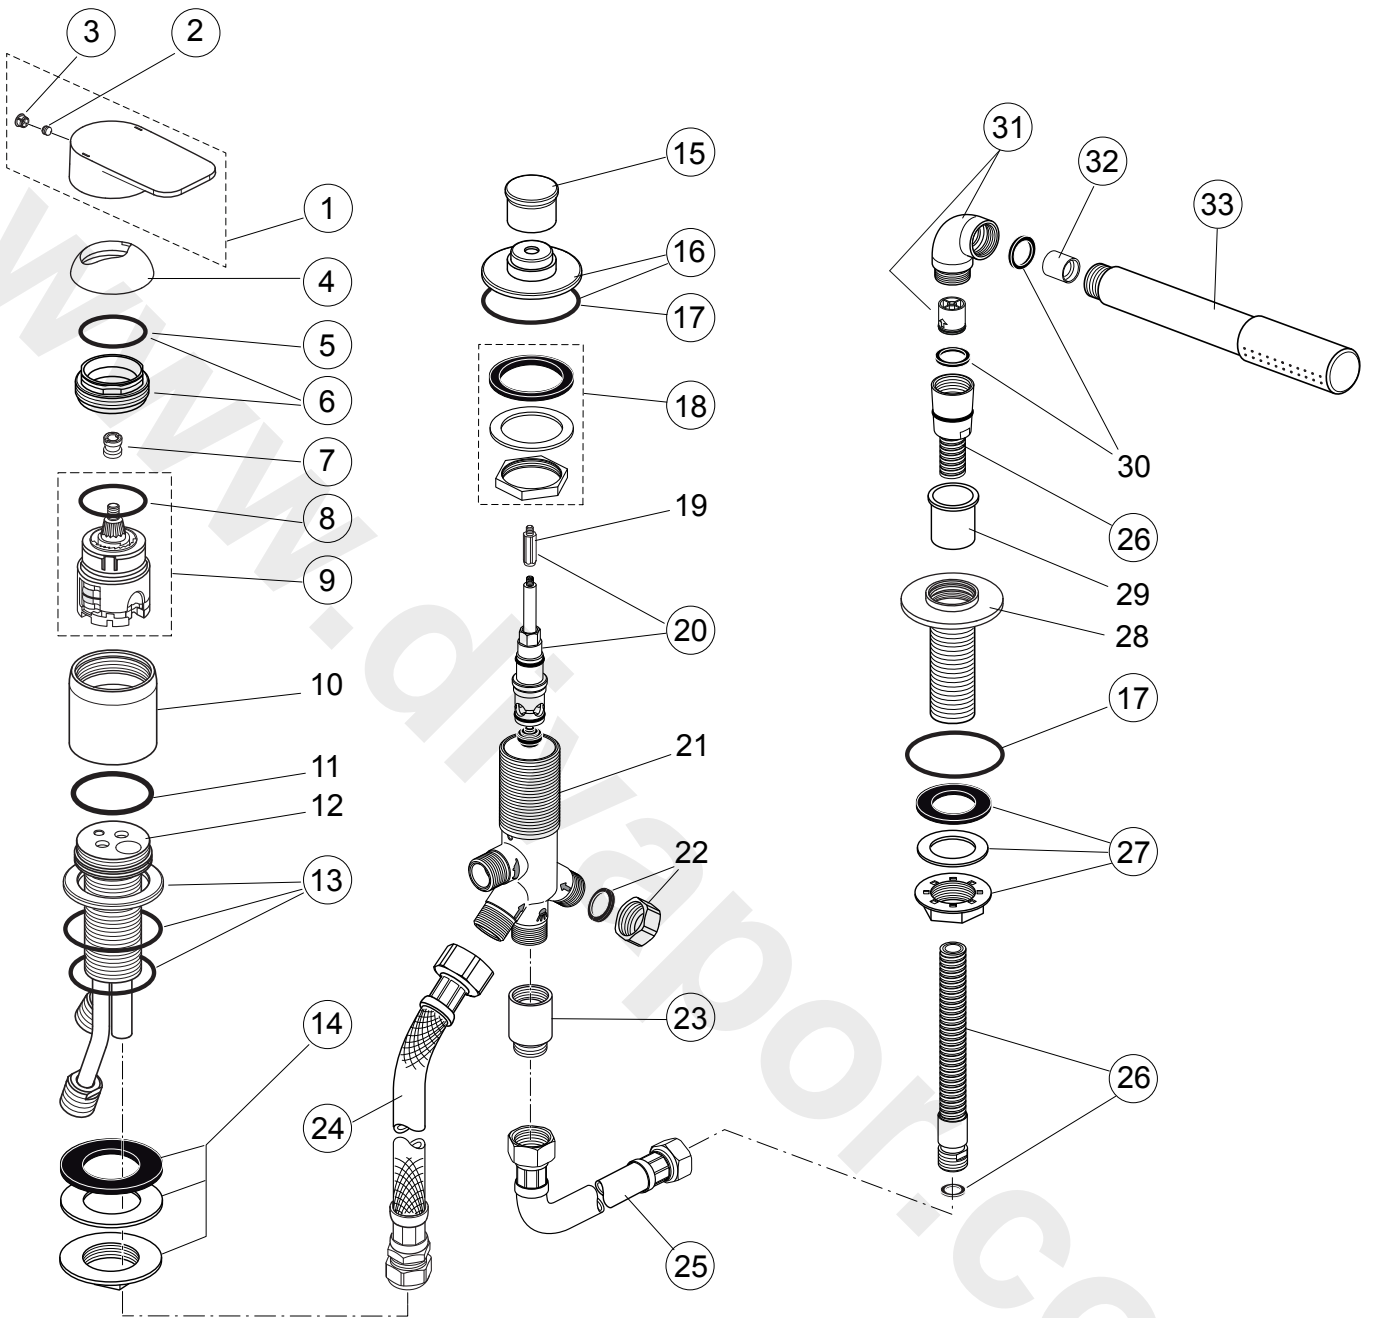

Produced from: Oct. 2015

3 Hole rim mounted single lever
with automatism diverter & hand spray
chrome **A6628AA**

Pos.	Description	Part-Number	Qty.	Pos.	Description	Part-Number	Qty.
1	Lever cpl. with red/blue	A 861 032 AA	1 Set	18	Fixation kit diverter	A 963 026 NU	1 Set
2	Thread pin M5x6 DIN914	A 963 667 NU*	1 pcs	19	Spindle extension		
3	Handle cap	A 960 396 AA	1 pcs	20	Diverter + Pos.19	H 960 987 NU	1 pcs
4	Cover cap	A 961 485 AA	1 pcs	21	Body diverter		
5	O - ring Ø 28,3 x 1,78	A 961 667 NU	1 pcs	22	Plug with Fibre-ring		
6	Clamping nut M43 x 1,5 cpl.	N 960 019 AA	1 Set	23	Non-return valve complete	A 963 287 AA	1 pcs
7	Srew adapter	A 963 372 NU	1 pcs	24	Flex. hose G1/2 x 400mm	A 962 823 NU	1 pcs
8	O - ring Ø 35 x 3,2	A 962 715 NU	1 pcs	25	Flex. hose G1/2 + washer	H 960 185 NU	1 pcs
9	Cartridge Multiport cpl.	A 860 621 NU	1 Set	26	Shower hose G1/2 -M15x1	H 960 440 AA	1 pcs
10	Cover			27	Fixation kit shower-holder	H 960 657 NU*	1 Set
11	O - ring Ø 40 x 3,0			28	Holder for hand shower		
12	Body Single lever			29	Plastic insert		
13	Escutcheon + O-rings	A 860 918 AA	1 Set	30	Washer Ø 20,8 x 14,5 x 2,5		
14	Fixation kit G 1"	H 960 294 NU	1 Set	31	Elbow 96° f. Hand spray	F 960 865 AA	1 pcs
15	Pull knob	A 860 901 AA	1 pcs	32	Flow limiter 8l/min	B 961 093 NU	1 pcs
16	Escutcheon + O-ring	A 861 033 AA	1 Set	33	Hand shower	F 960 900 AA	1 pcs
17	O - ring Ø 48 x 3	F 961 021 NU	1 pcs				

*Universal set (not all parts needed)