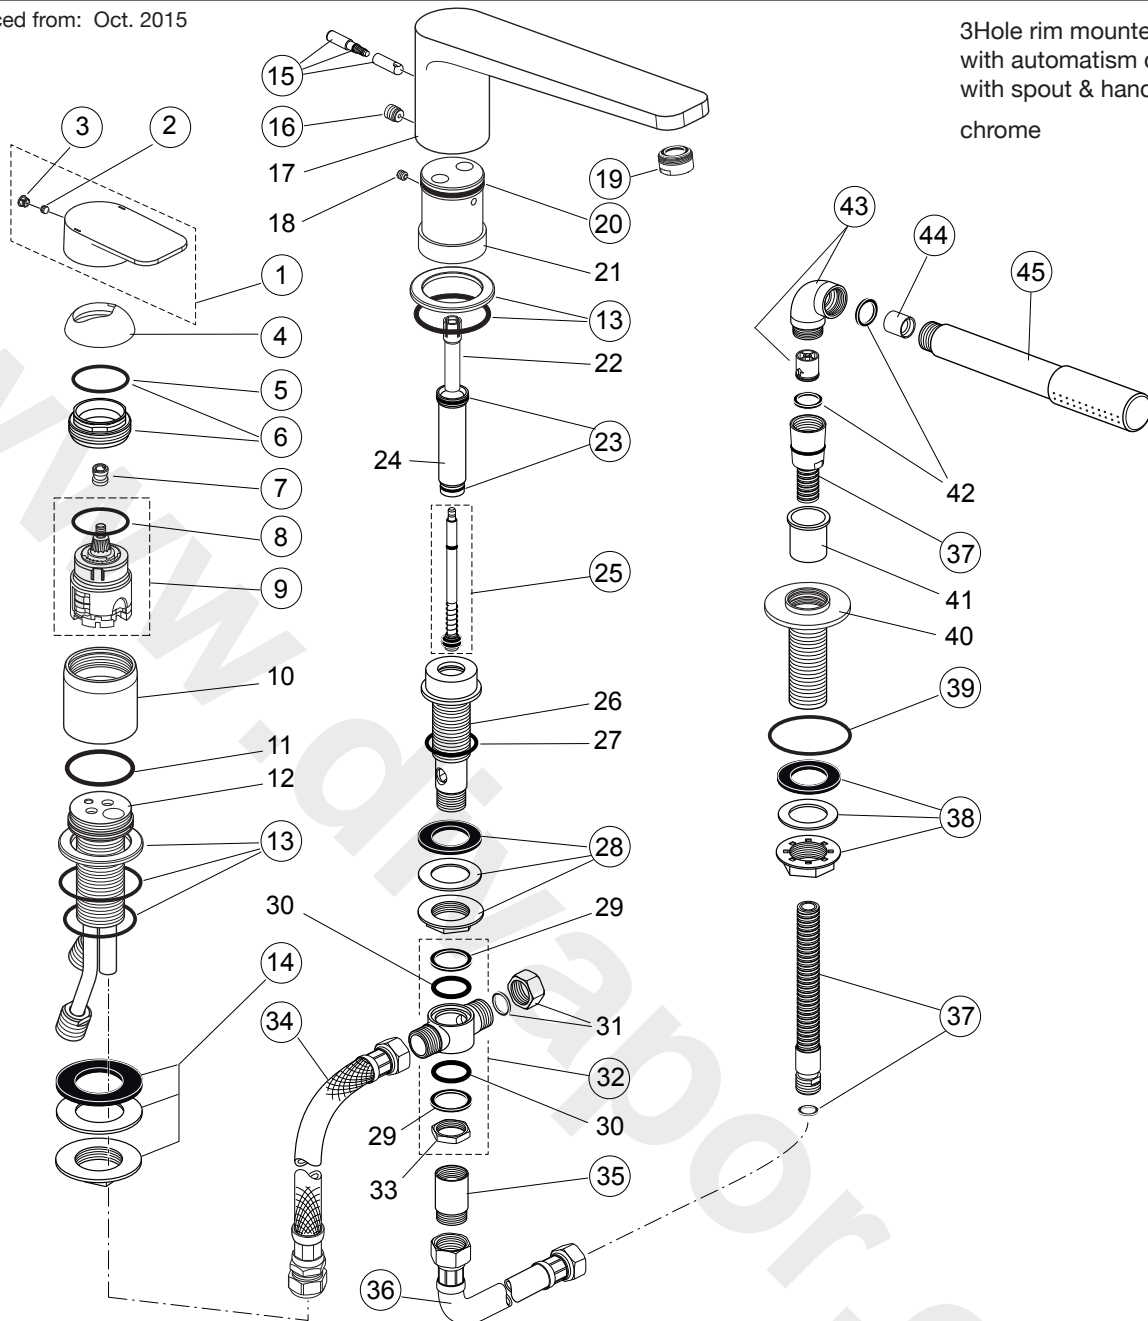

Produced from: Oct. 2015

3Hole rim mounted single lever  
with automatism diverter,  
with spout & hand spray  
chrome **A6627AA**

Pos.	Description	Part-Number	Qty.	Pos.	Description	Part-Number	Qty.
1	Lever cpl. with red/blueA860	<b>A 861 032 AA</b>	1 Set	24	Sleeve adapter	<b>F 960 895 NU</b>	1 Set
2	Thread pin M5x6 DIN914	<b>A 963 667 NU*</b>	1 Set	25	Diverter spindle complete	<b>F 960 895 NU</b>	1 Set
3	Handle cap	<b>A 960 396 AA</b>	1 pcs	26	Shaft for Spout		
4	Cover cap	<b>A 961 485 AA</b>	1 pcs	27	O - ring Ø 32 x 2,5		
5	O - ring Ø 28,3 x 1,78	<b>A 961 667 NU</b>	1 pcs	28	Fixation kit Spout	<b>H 960 380 NU*</b>	1 Set
6	Clamping nut M43 x 1,5 cpl.	<b>N 960 019 AA</b>	1 Set	29	Washer		
7	Srew adapter	<b>A 963 372 NU</b>	1 pcs	30	O - ring Ø 21 x 3,5		
8	O - ring Ø 35 x 3,2	<b>A 962 715 NU</b>	1 pcs	31	Plug G1/2 with Fibre-ring		
9	Cartridge Multiport cpl.	<b>A 860 621 NU</b>	1 Set	32	T-Piece complete	<b>H 960 128 NU</b>	1 Set
10	Cover			33	Nut G1/2 - A/F 24mm		
11	O - ring Ø 40 x 3,0			34	Flex. hose G1/2 x 400mm	<b>A 962 823 NU</b>	1 pcs
12	Body Single lever			35	Non-return valve complete	<b>A 963 287 AA</b>	1 pcs
13	Escutcheon +O-rings	<b>A 860 918 AA</b>	1 Set	36	Flex. hose G1/2 + washer	<b>H 960 185 NU</b>	1 pcs
14	Fixation kit G 1"	<b>H 960 294 NU</b>	1 Set	37	Shower hose G1/2 -M15x1	<b>H 960 440 AA</b>	1 pcs
15	Lift rod knob complete	<b>A 962 349 AA</b>	1 Set	38	Fixation kit shower-holder	<b>H 960 657 NU*</b>	1 Set
16	Thread pin M10x10	<b>A 961 807 NU</b>	1 pcs	39	O - ring Ø 48 x 3	<b>F 961 021 NU</b>	1 pcs
17	Spout			40	Holder for hand shower		
18	Screw M6 x 6 Din 916			41	Plastic insert		
19	Aerator M24x1 -C-	<b>B 961 059 AA</b>	1 Set	42	Washer Ø 20,8 x 14,5 x 2,5		
20	O - ring Ø 39,34 x 2,62	<b>A 960 331 NU*</b>	1 Set	43	Elbow 96° f. Hand spray	<b>F 960 865 AA</b>	1 pcs
21	Insert			44	Flow limiter 8l/min	<b>B 961 093 NU</b>	1 pcs
22	Sleeve for diverter			45	Hand shower	<b>F 960 900 AA</b>	1 pcs
23	O - ring set	<b>F 960 894 NU</b>	1 Set				