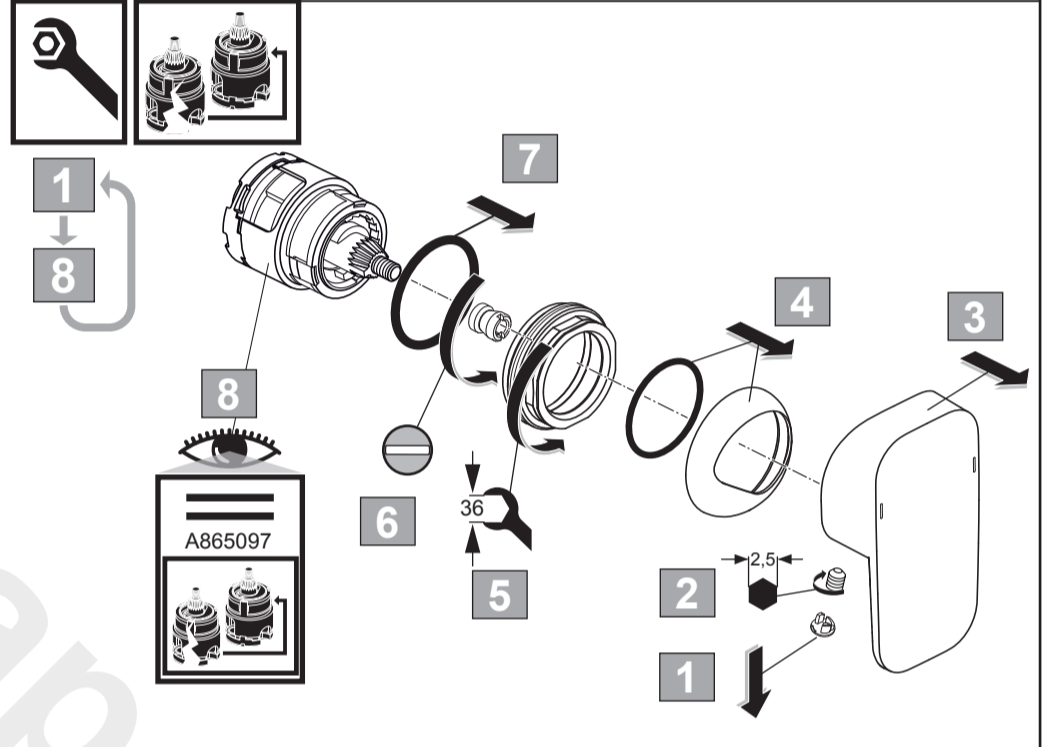

TURANO

A 6625 .. A 6626 ..

0116 / A 868 128
 (+ A 866 385)
 Made in Germany

A 6626 ..

A 6625 ..

Ideal Standard International NV
 Corporate Village - Gent Building
 Da Vincilaan 2
 1935 Zaventem
 Belgium

www.idealstandardinternational.com