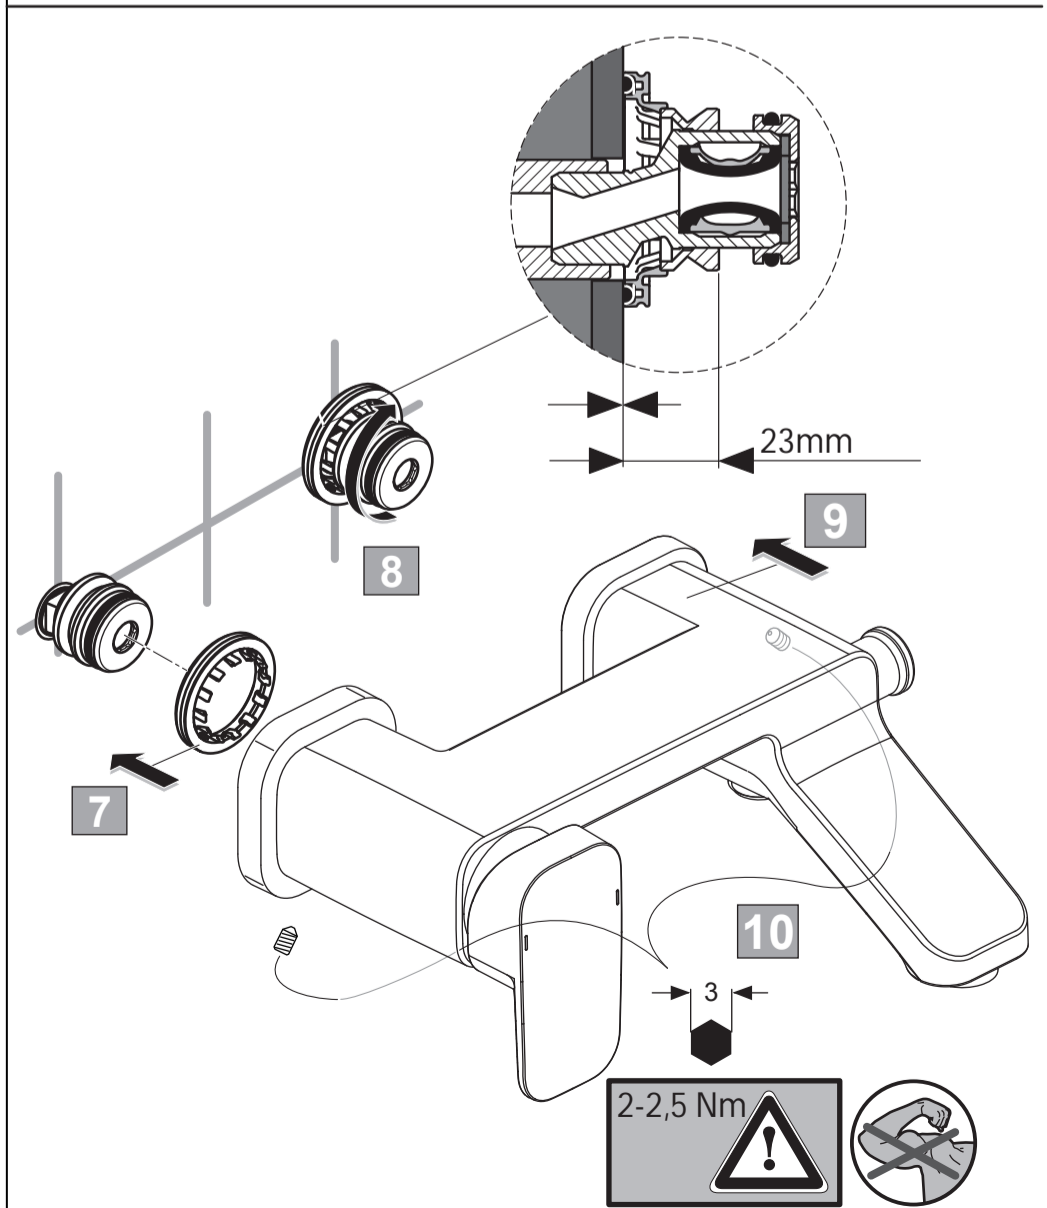

TURANO

A 6625 .. A 6626 ..

0116 / A 868 128
 (+ A 866 385)
 Made in Germany

A 6626 ..

A 6625 ..

Ideal Standard International NV
 Corporate Village - Gent Building
 Da Vincilaan 2
 1935 Zaventem
 Belgium

www.idealstandardinternational.com