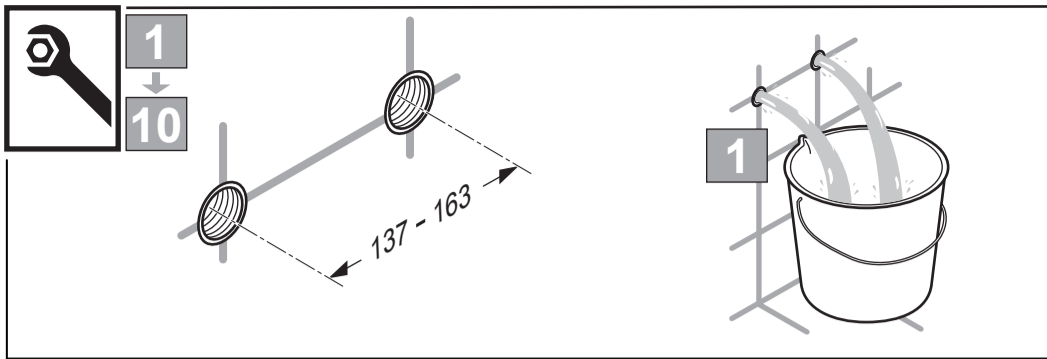

TURANO

A 6625 .. A 6626 ..

0116 / A 868 128
 (+ A 866 385)
 Made in Germany

A 6626 ..

A 6625 ..

Ideal Standard International NV
 Corporate Village - Gent Building
 Da Vincilaan 2
 1935 Zaventem
 Belgium

www.idealstandardinternational.com