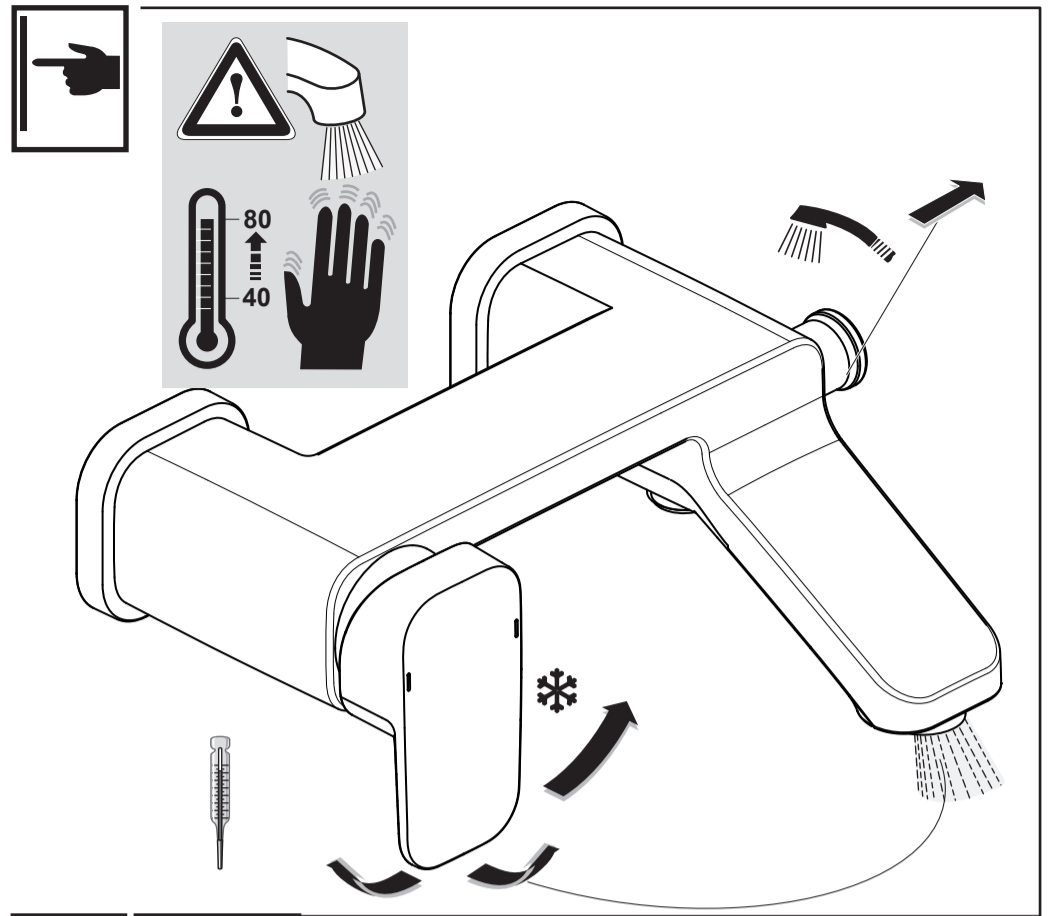

TURANO

A 6625 .. A 6626 ..

0116 / A 868 128
 (+ A 866 385)
 Made in Germany

A 6626 ..

A 6625 ..

Ideal Standard International NV
 Corporate Village - Gent Building
 Da Vincilaan 2
 1935 Zaventem
 Belgium

www.idealstandardinternational.com