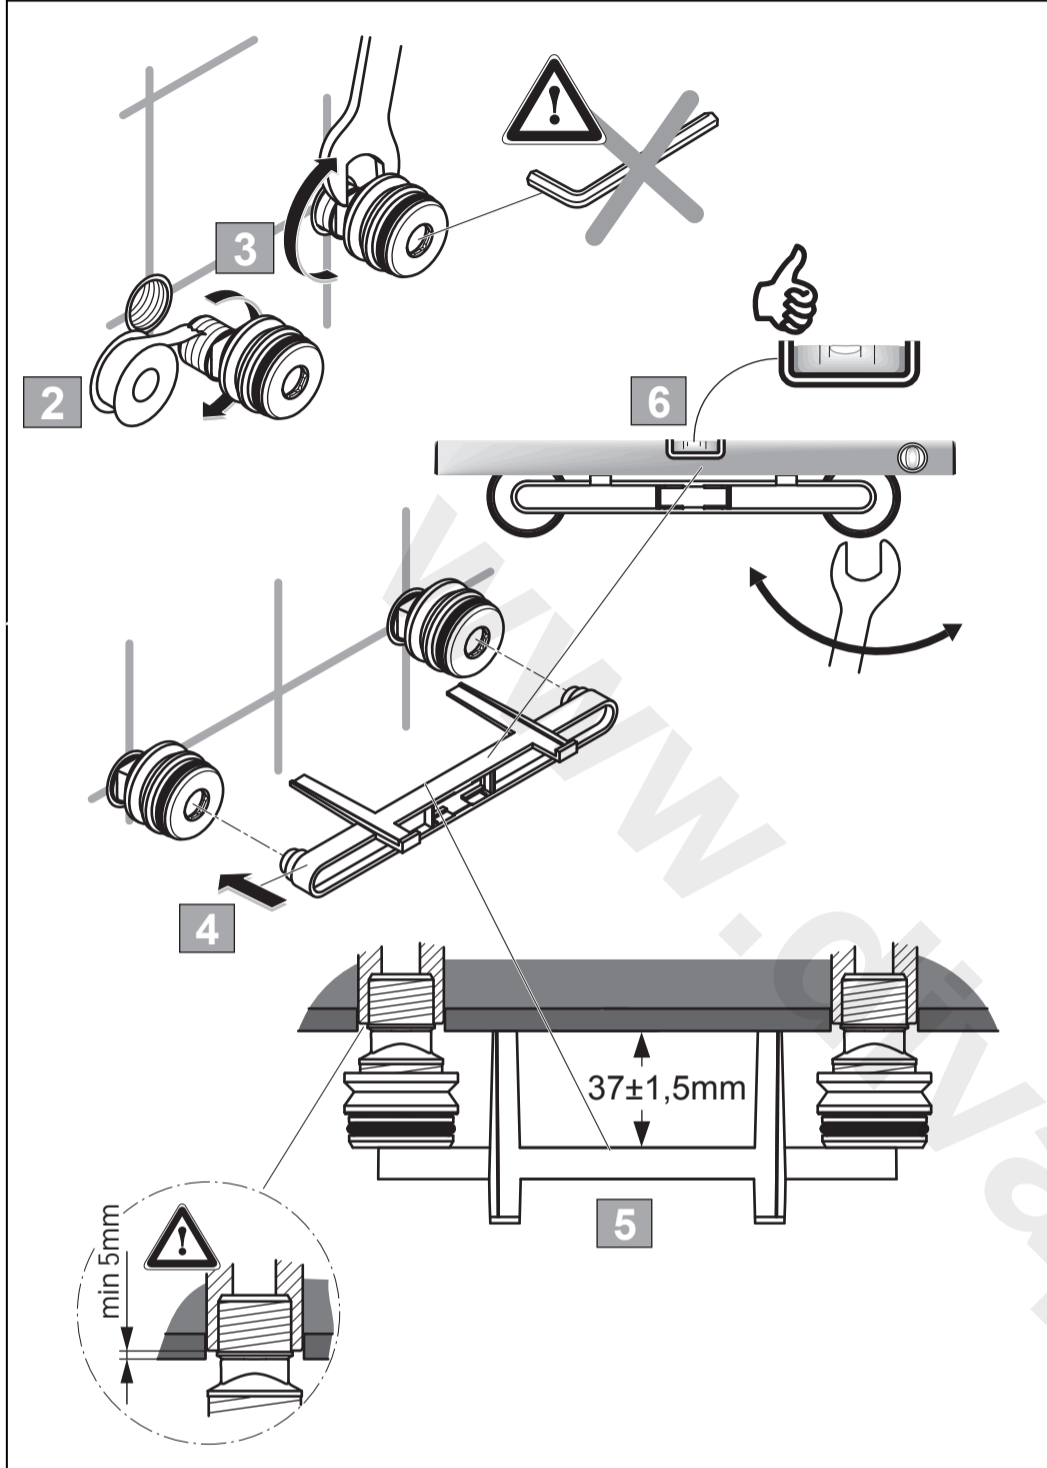

TURANO

A 6625 .. A 6626 ..

0116 / A 868 128
 (+ A 866 385)
 Made in Germany

A 6626 ..

A 6625 ..

Ideal Standard International NV
 Corporate Village - Gent Building
 Da Vincilaan 2
 1935 Zaventem
 Belgium

www.idealstandardinternational.com