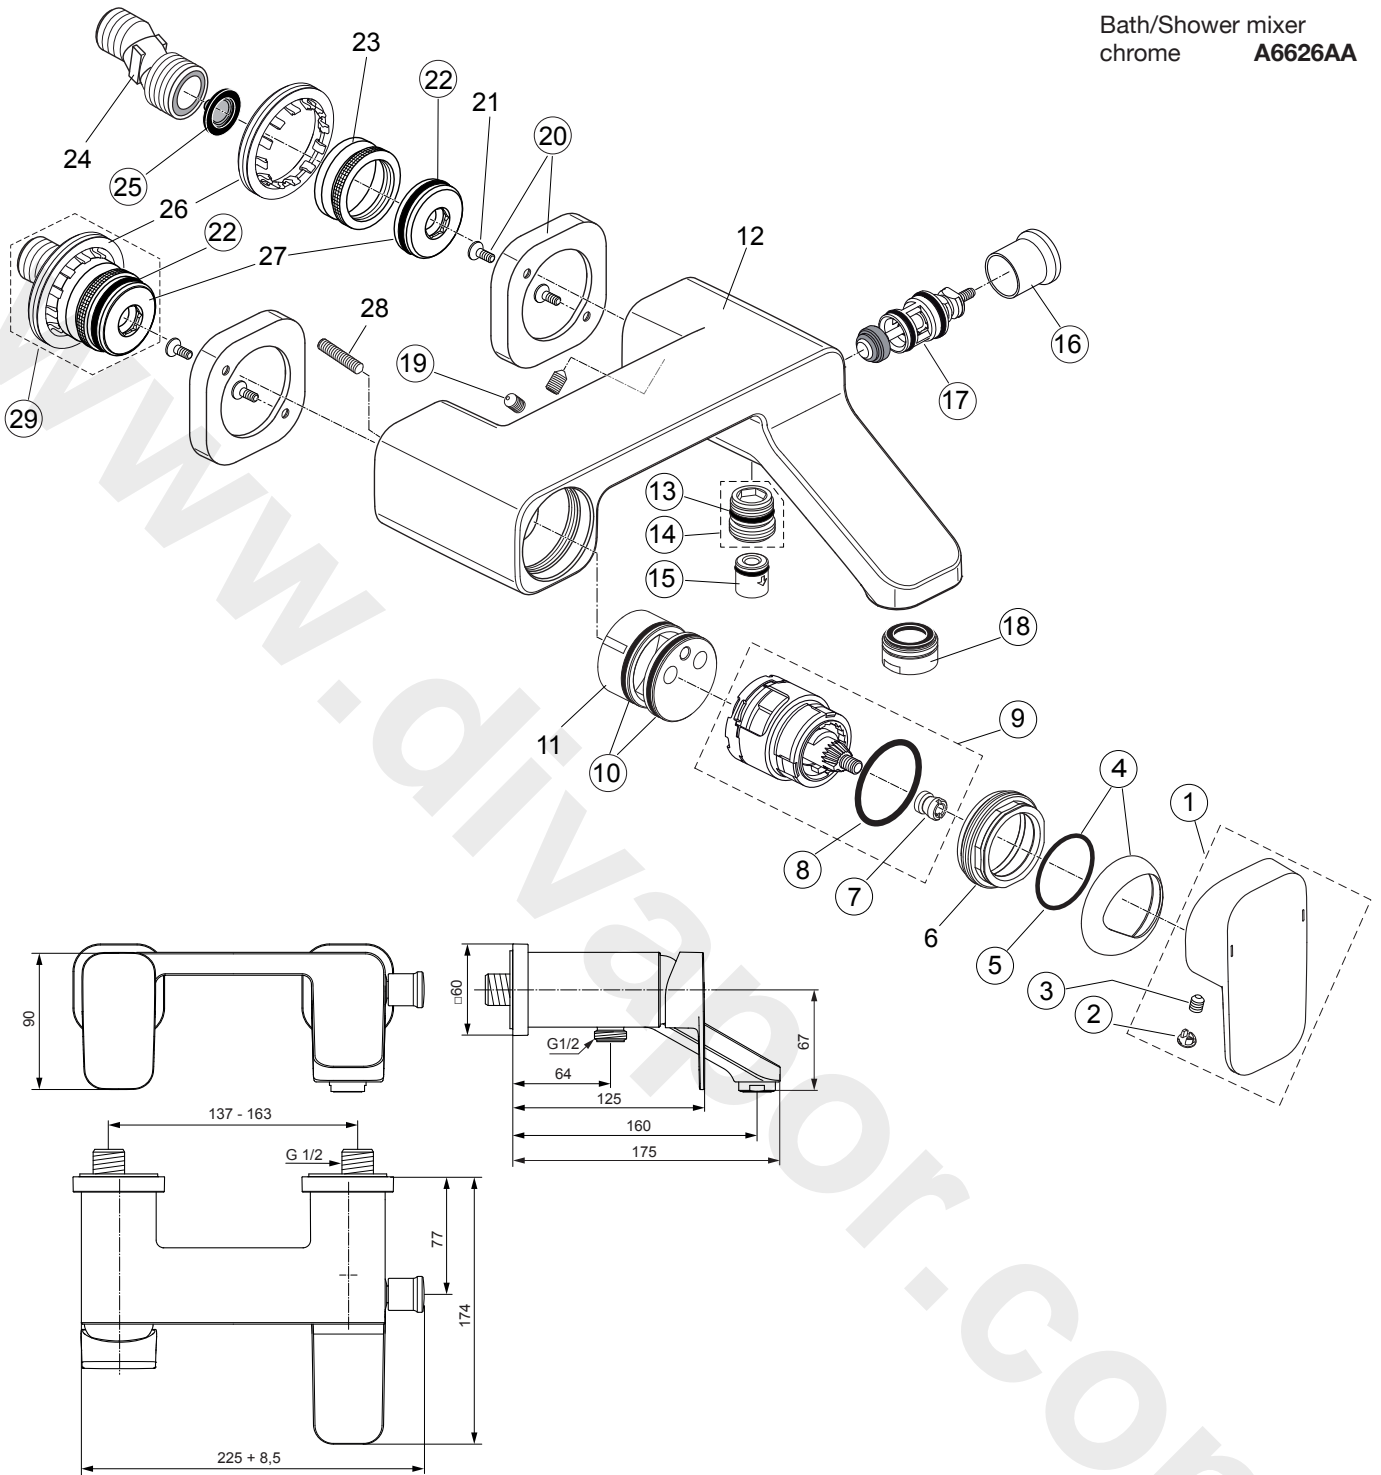

Produced from: Oct. 2015

Bath/Shower mixer
chrome **A6626AA**

Pos.	Description	Part-Number	Qty.	Pos.	Description	Part-Number	Qty.
1	Lever cpl. with red/blue	A 861 030 AA	1 Set	16	Pull knob	A 963 537 AA	1 pcs
2	Handle cap	B 960 473 AA	1 pcs	17	Diverter complete	A 860 780 AA	1 pcs
3	Thread pin M5x6 DIN914	A 860 603 NU	1 pcs	18	Aerator M24x1	A 961 132 AA	1 pcs
4	Cover cap with o-ring	F 960 874 AA	1 Set	19	Thread pin M6x10 DIN914	A 962 857 NU	1 pcs
5	O - ring Ø 28,3 x 1,78	A 961 667 NU	2 pcs	20	Escutcheon + Pos.18	A 860 927 AA	1 Set
6	Thread ring M43 x 1,5			21	Countersunk screw M4x10		
7	Handle adapter	A 963 372 NU	1 pcs	22	O - ring Ø 28 x 3	A 960 071 NU	2 pcs
8	O - ring Ø 35 x 3,2	A 962 715 NU	1 pcs	23	Lock nut G3/4		
9	Cartridge Multiport cpl.	A 962 716 NU	1 Set	24	S-Connector		
10	O - ring Ø 33,05 x 1,78	A 860 926 NU	2 pcs	25	Ring / strainer (screen)	A 962 595 NU	2 pcs
11	Manifold			26	Plastic ring for escutcheon		
12	Body			27	Coupling nut G3/4		
13	O - ring Ø 17 x 2	A 961 810 NU	2 pcs	28	Thread pin M5x25 DIN914		
14	Nipple G1/2 cpl.	A 963 651 NU	1 Set	29	S-Connector cpl.	F 961 128 NU	1 Set
15	Non-return valve DW15	A 962 594 NU	2 pcs				