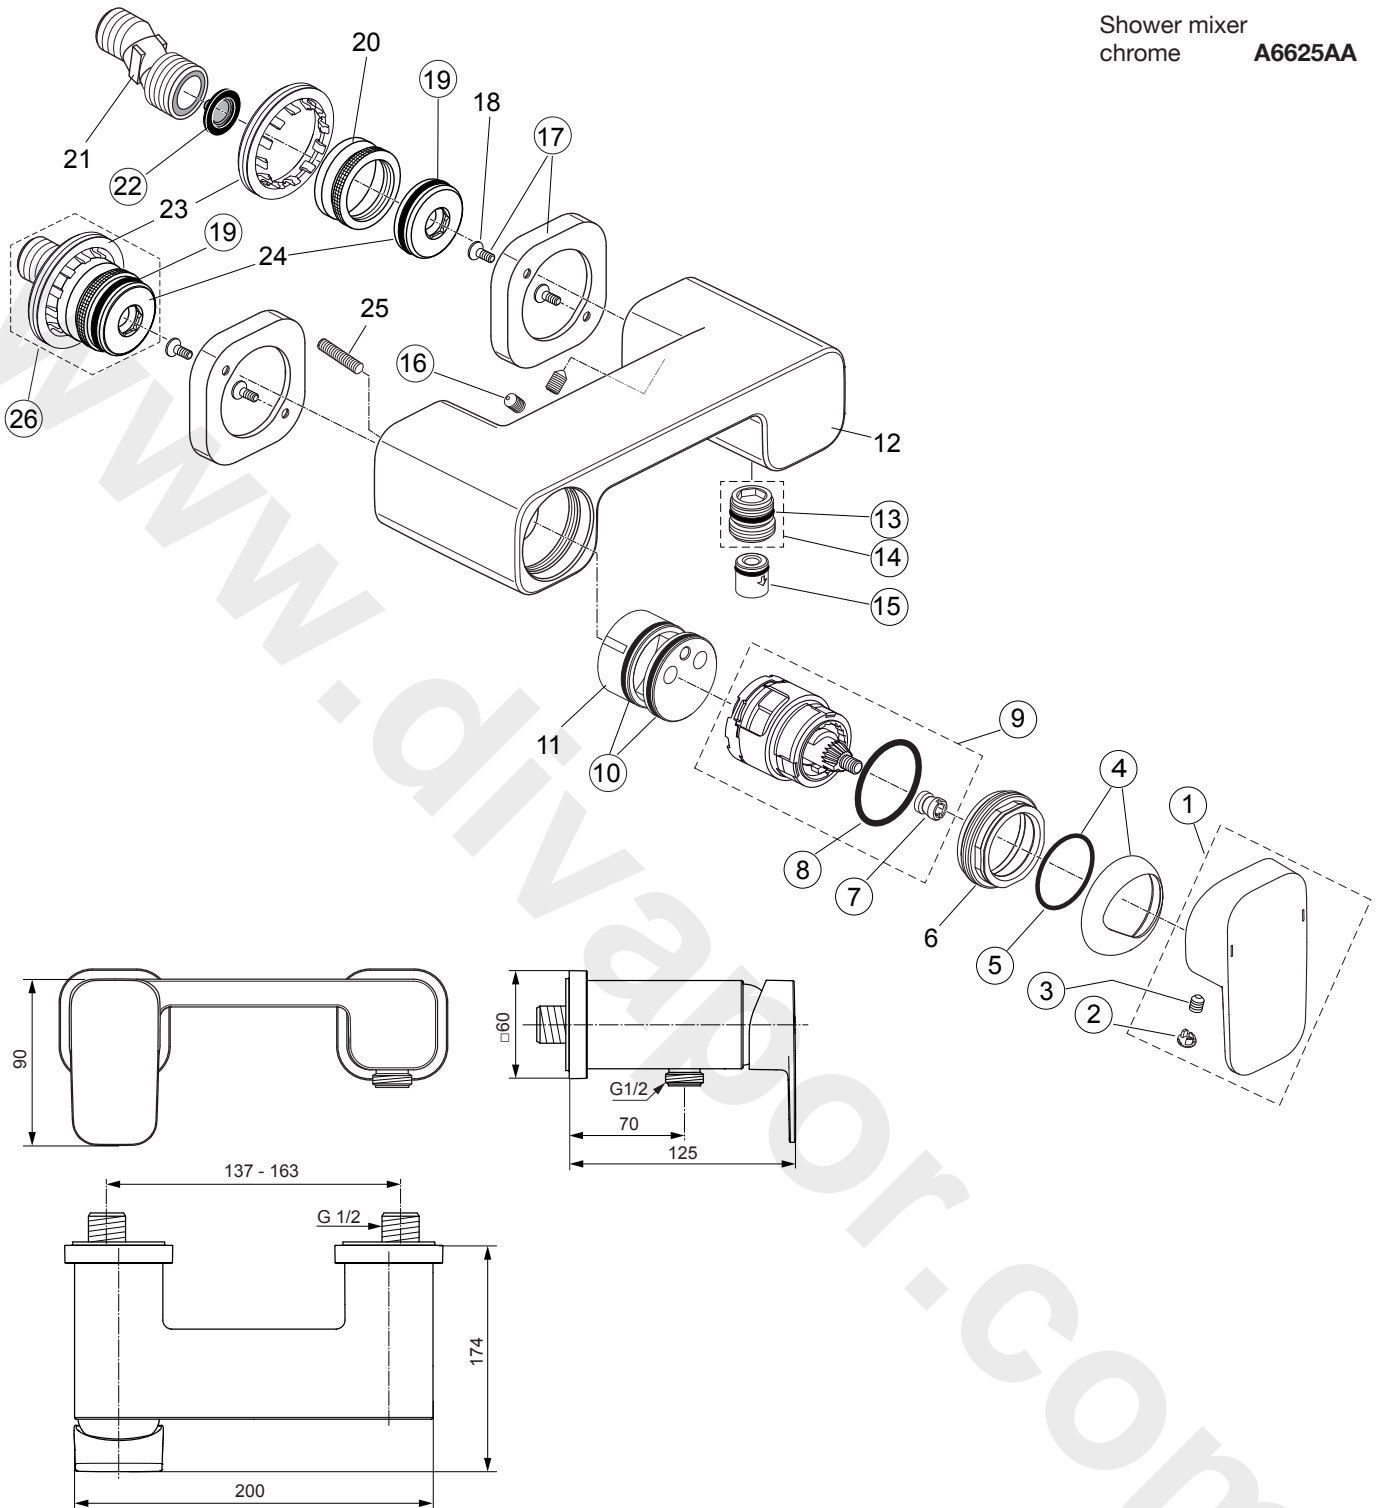

Produced from: Oct. 2015

Shower mixer
chrome **A6625AA**

Pos.	Description	Part-Number	Qty.	Pos.	Description	Part-Number	Qty.
1	Lever cpl. with red/blue	A 861 030 AA	1 Set	14	Nipple G1/2 cpl.	A 963 651 NU	1 Set
2	Handle cap	B 960 473 AA	1 pcs	15	Non-return valve DW15	A 962 594 NU	2 pcs
3	Thread pin M5x6 DIN914	A 860 603 NU	1 pcs	16	Thread pin M6x10 DIN914	A 962 857 NU	1 pcs
4	Cover cap with o-ring	F 960 874 AA	1 Set	17	Escutcheon + Pos.18	A 860 927 AA	1 Set
5	O - ring Ø 28,3 x 1,78	A 961 667 NU	2 pcs	18	Countersunk screw M4x10		
6	Thread ring M43 x 1,5			19	O - ring Ø 28 x 3	A 960 071 NU	2 pcs
7	Handle adapter	A 963 372 NU	1 pcs	20	Lock nut G3/4		
8	O - ring Ø 35 x 3,2	A 962 715 NU	1 pcs	21	S-Connector		
9	Cartridge Multiport cpl.	A 962 716 NU	1 Set	22	Ring / strainer (screen)	A 962 595 NU	2 pcs
10	O - ring Ø 33,05 x 1,78	A 860 926 NU	2 pcs	23	Plastic ring for escutcheon		
11	Manifold			24	Coupling nut G3/4		
12	Body			25	Thread pin M5x25 DIN914		
13	O - ring Ø 17 x 2	A 961 810 NU	2 pcs	26	S-Connector cpl.	F 961 128 NU	1 Set