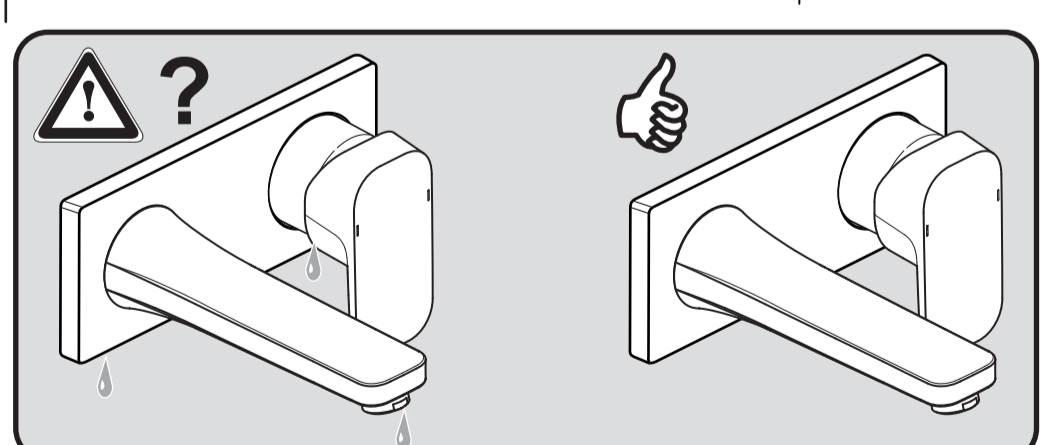

P	bar	0,5	MAX. 10	5	Q (3 bar)
T	°C	MAX. 80	65	55	l/min 5