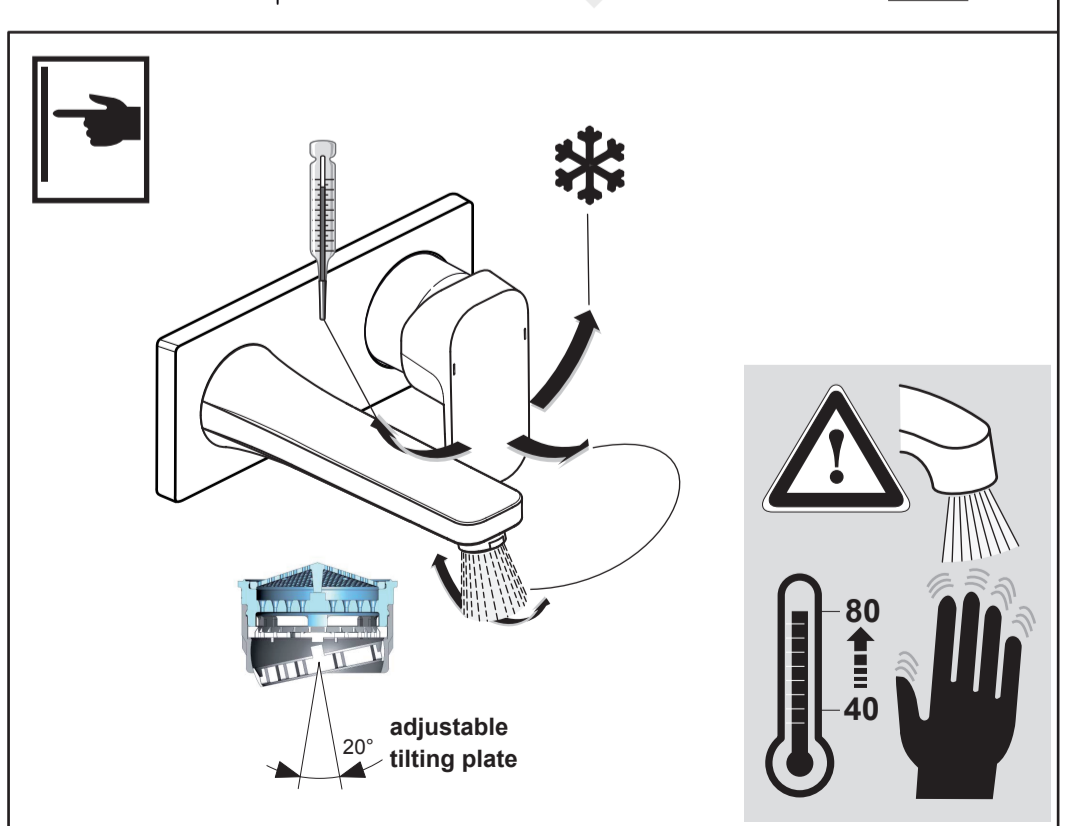

P	bar	0,5	MAX. 10	5	Q (3 bar)
T	°C	MAX. 80	65	55	l/min 5