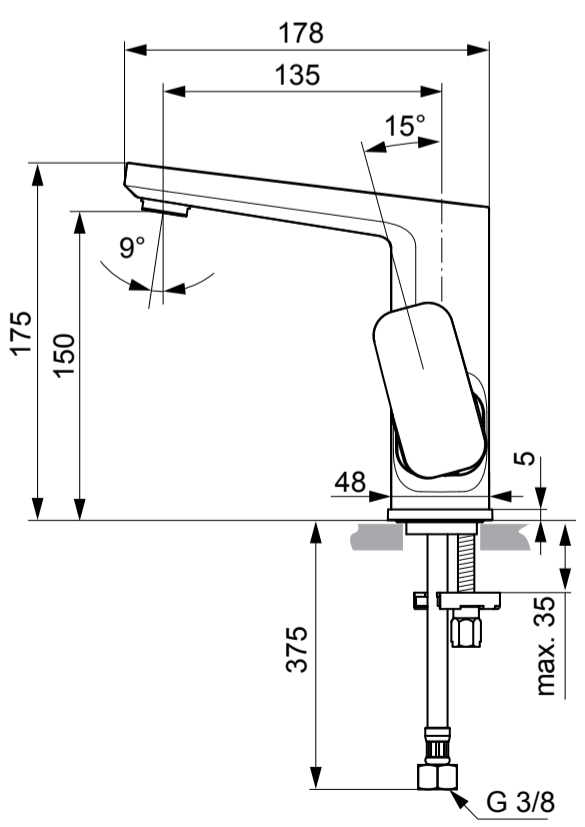

Ideal Standard International NV
Corporate Village - Gent Building
Da Vincilaan 2
1935 Zaventem
Belgium

www.idealstandardinternational.com