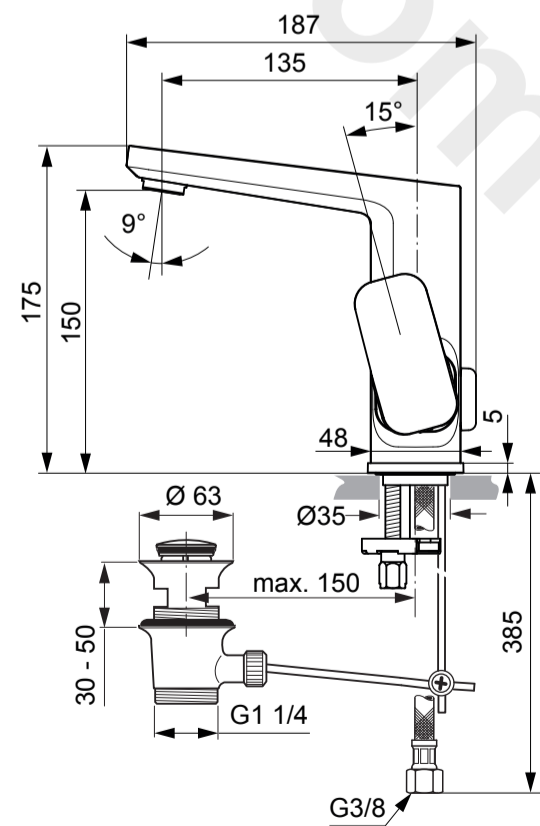

Ideal Standard International NV
Corporate Village - Gent Building
Da Vincilaan 2
1935 Zaventem
Belgium

www.idealstandardinternational.com