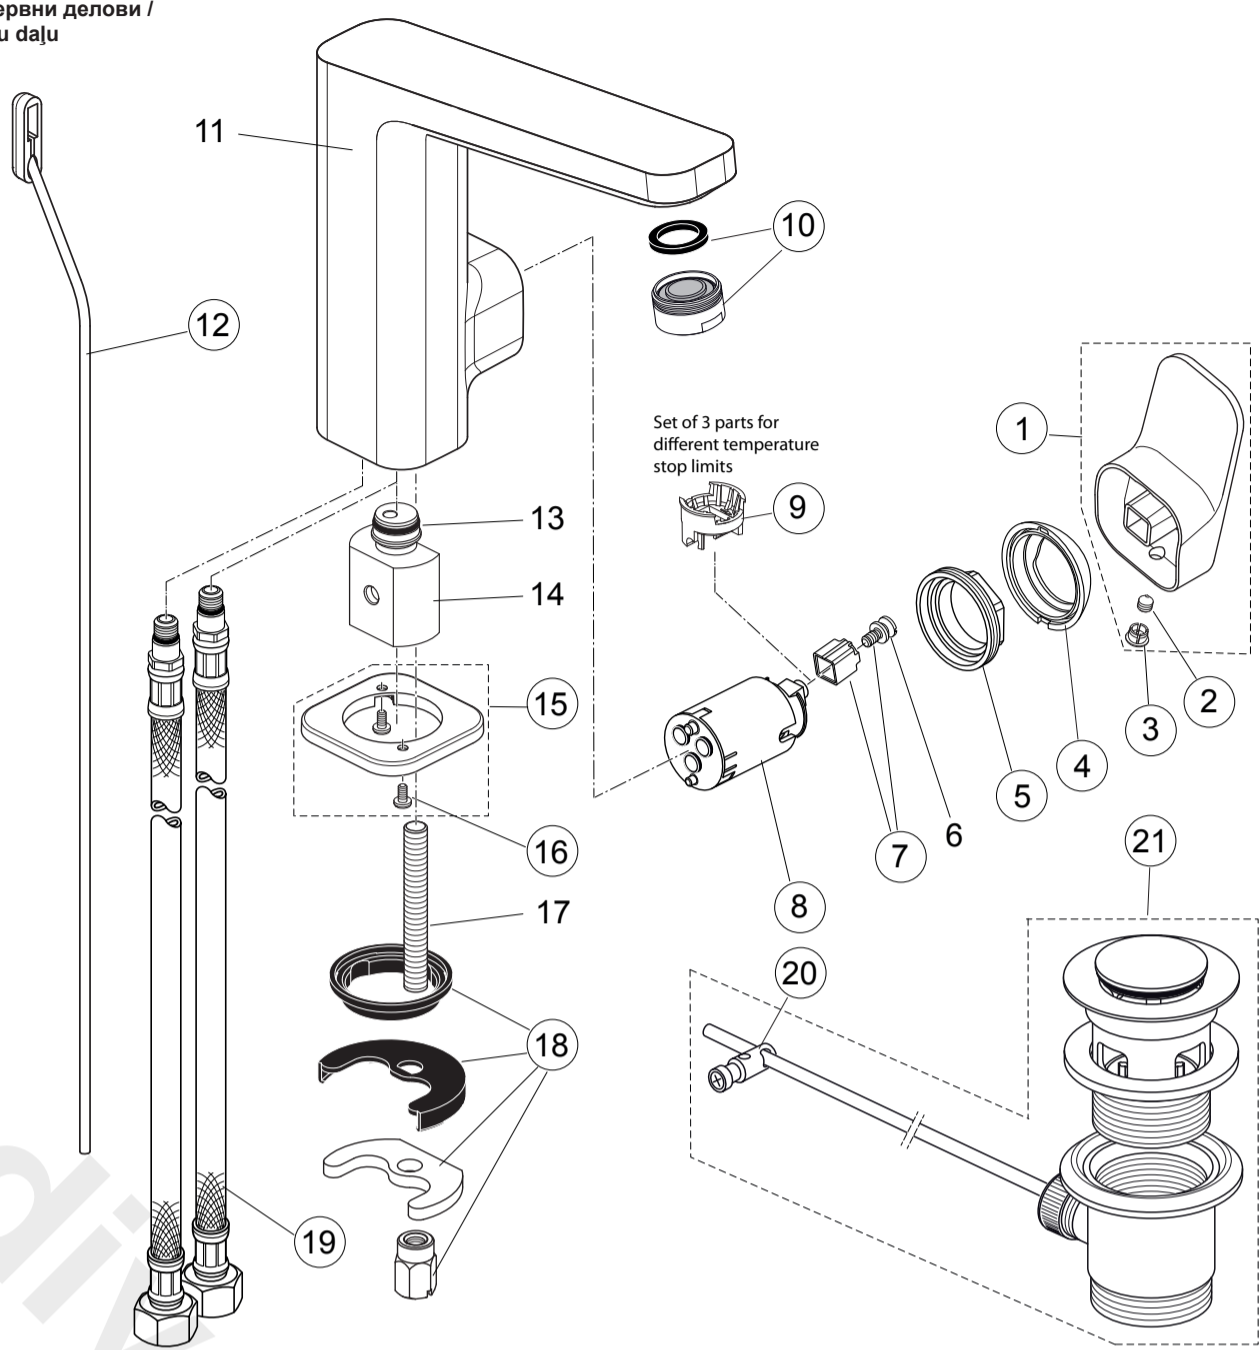

TURANO
A 6620 .. A 6621 ..

sottini

0116 / A 868 125
(+ A 866 385)
Made in Germany