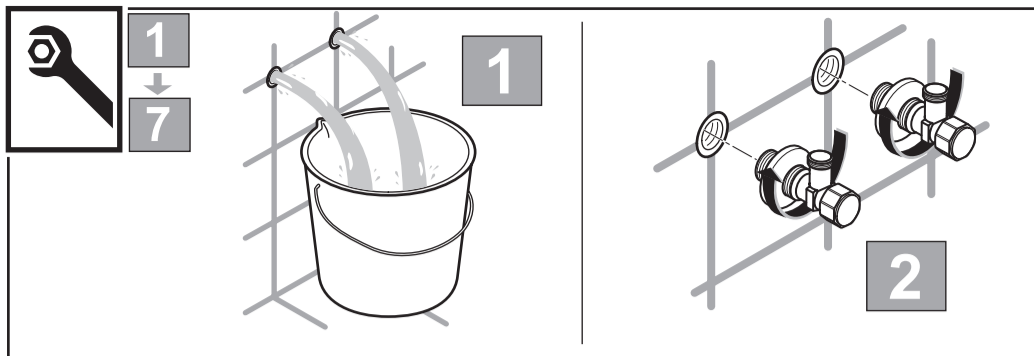

P	bar		MAX. 10		5		Q	(3 bar)
	T	°C		MAX. 80		65		I/min	5