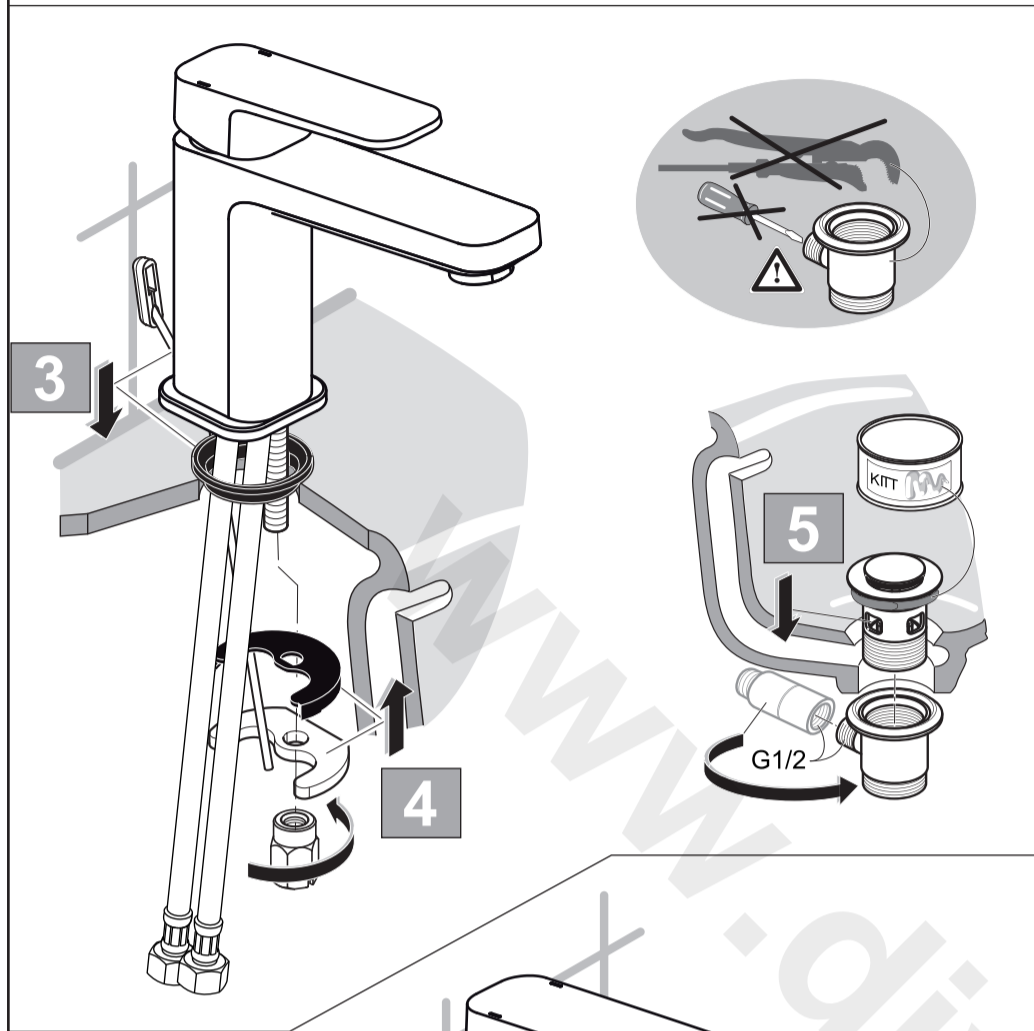

P	bar		MAX. 10		5		Q	(3 bar)
	T	°C		MAX. 80		65		I/min	5