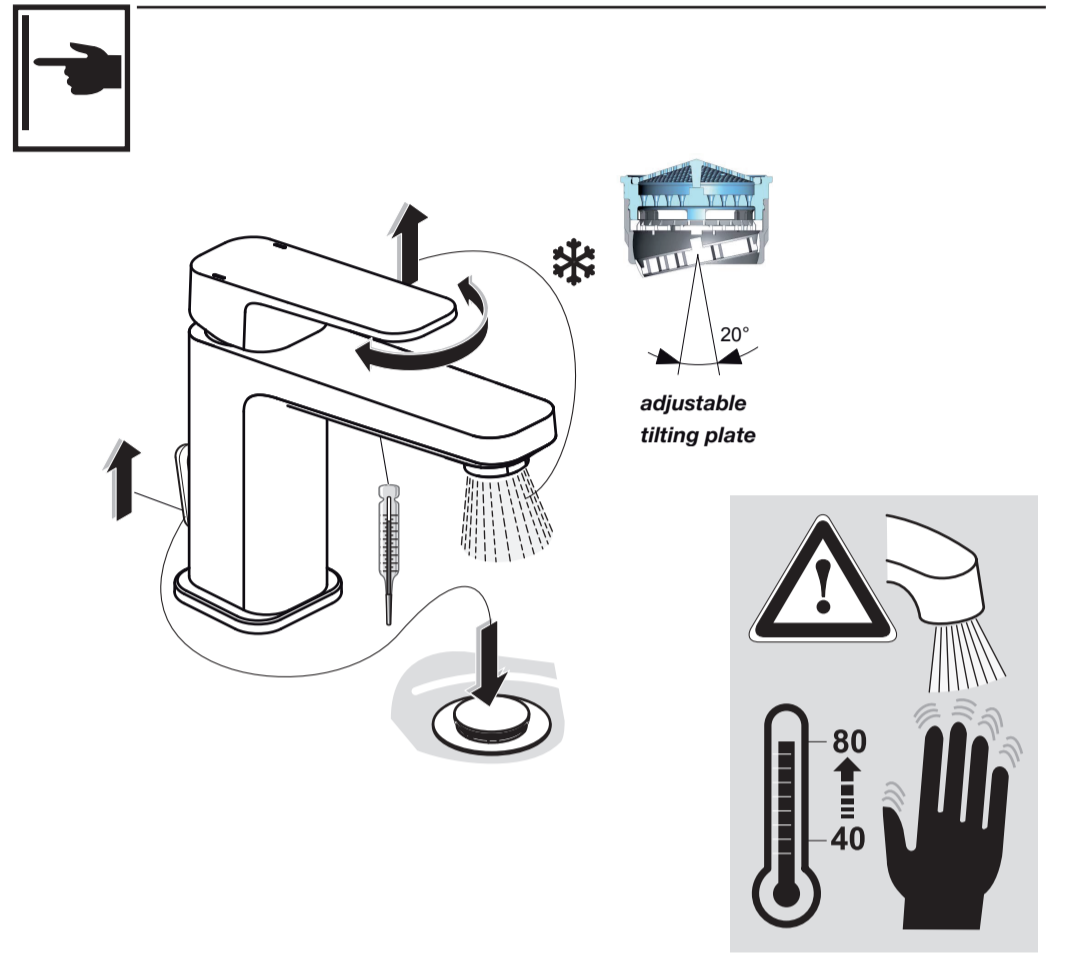

P	bar		MAX. 10		5		Q	(3 bar)
	T	°C		MAX. 80		65		I/min	5