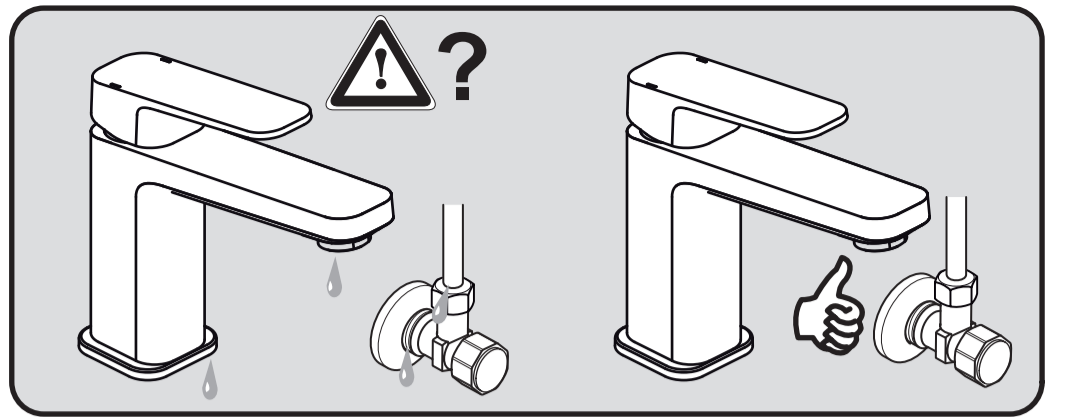

P	bar		MAX. 10		5		Q	(3 bar)
	T	°C		MAX. 80		65		I/min	5