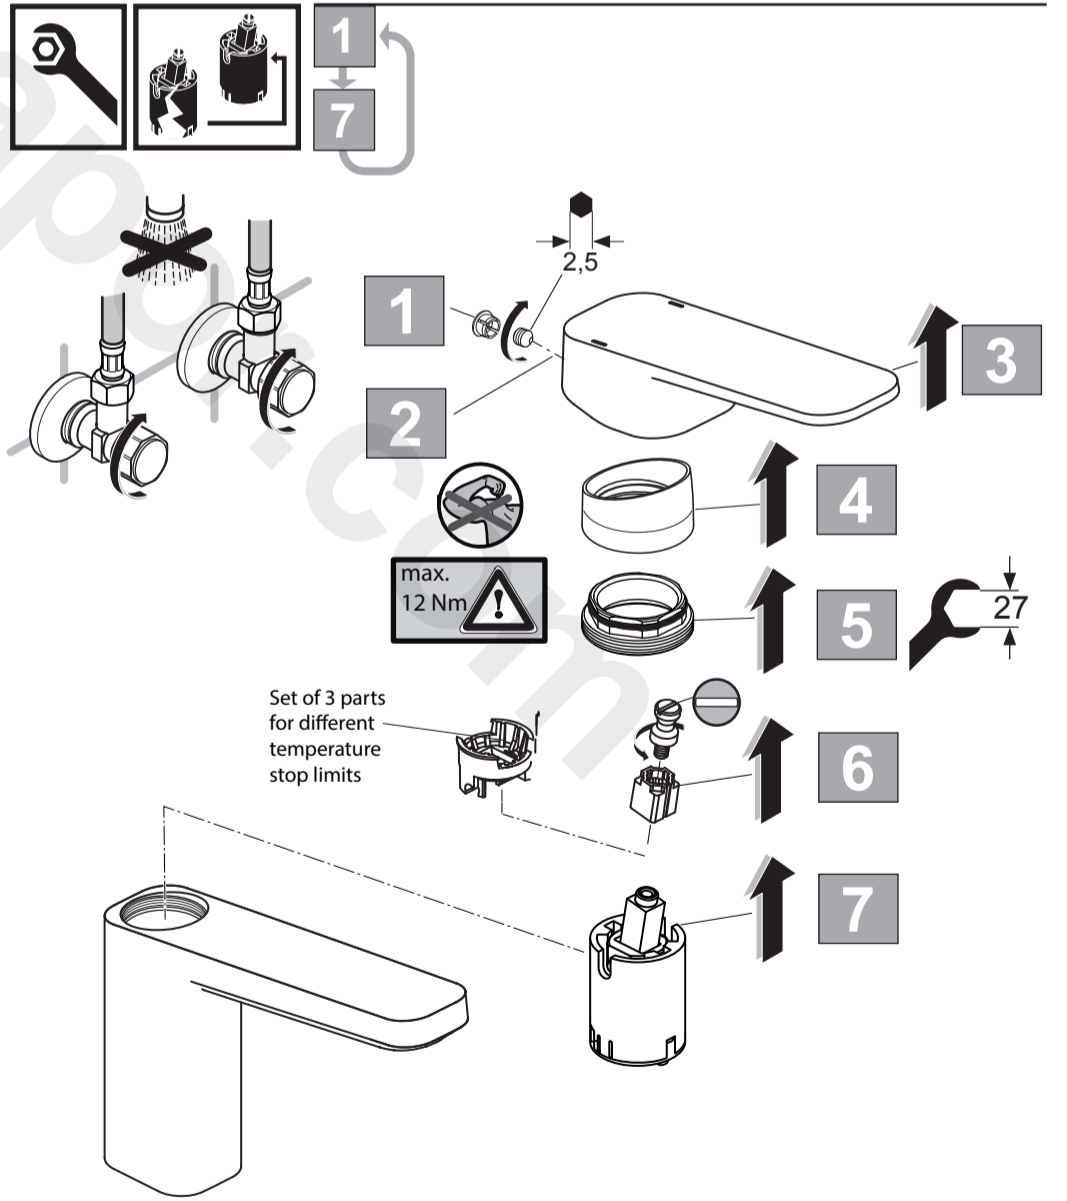

P	bar		MAX. 10		5		Q	(3 bar)
	T	°C		MAX. 80		65		I/min	5