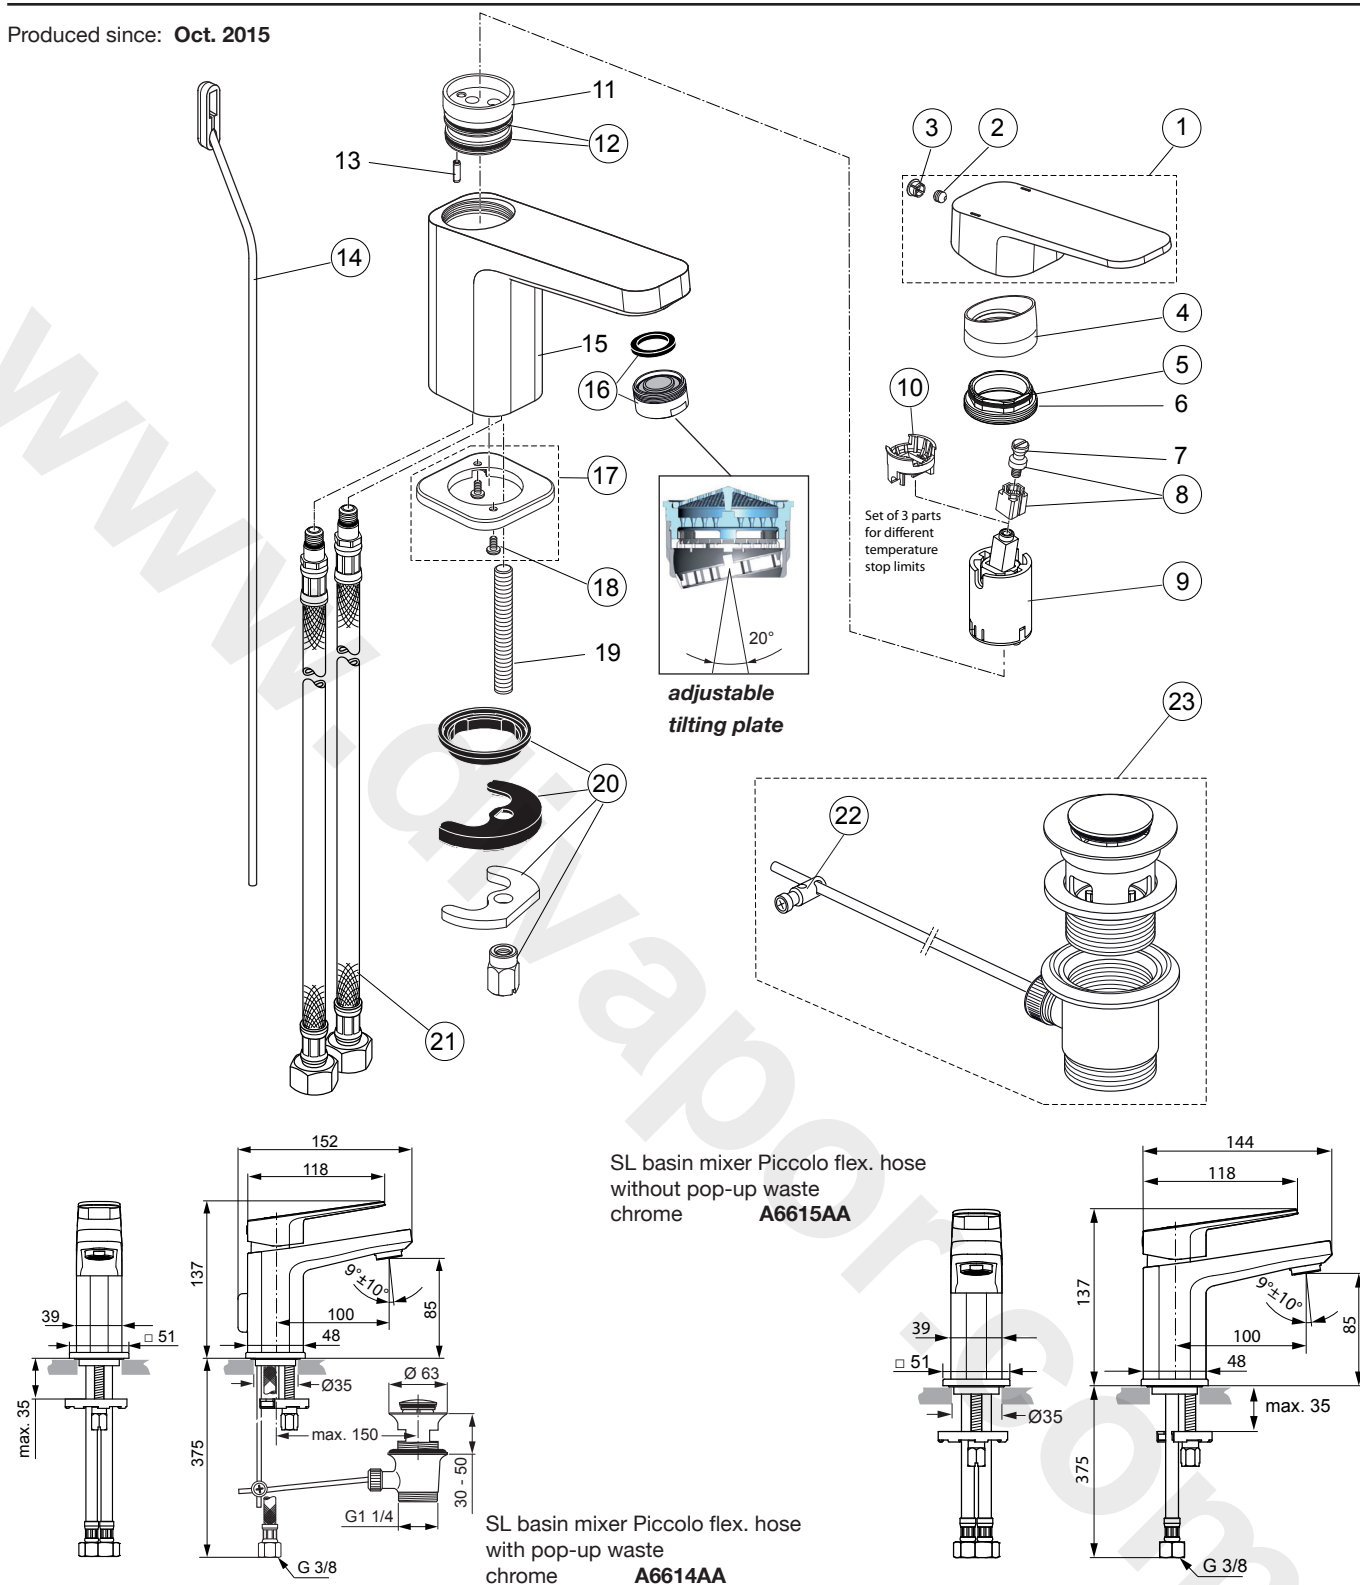

Produced since: **Oct. 2015**

Pos.	Description	Part-Number	Qty.	Pos.	Description	Part-Number	Qty.
1	Lever cpl. with Logo Sottini	A 861 027 AA	1 Set	13	Clamping pin		
2	Thread pin M5x6 DIN914	A 860 603 NU	1 pcs	14	Lift rod complete	A 960 654 AA	1 Set
3	Handle cap	A 960 396 AA	1 pcs	15	Body		
4	Cover cap	A 860 891 AA	1 pcs	16	Aerator M24x1 - 5ltr/min	F 960 876 AA	1 pcs
5	O - Ring Ø 25 x 1,5	A 962 496 NU	1 pcs	17	Escutcheon + screws	A 860 893 AA	1 Set
6	Thread ring M33x1			18	Srew M3 x 6 Din 85	A 960 342 NU*	1 Set
7	Handle srew M4			19	Bolt M8x63		
8	Lever adapter + srew	A 860 892 NU	1 Set	20	Fixation kit	A 964 520 NU*	1 Set
9	Cartridge Kerox Ø28 + Pos7	F 960 855 NU	1 Set	21	Flex. hose M8x1-G3/8-420	A 962 370 NU	1 pcs
10	Hot water limiter - 3 parts	B 961 088 NU	1 Set	22	Bracket	A 961 172 NU	1 pcs
11	Manifold			23	Pop-up waste complete	A 961 230 AA	1 pcs
12	O - Ring Ø 26,7 x 1,78	A 962 825 NU	1 pcs				

*Universal set (not all parts needed)