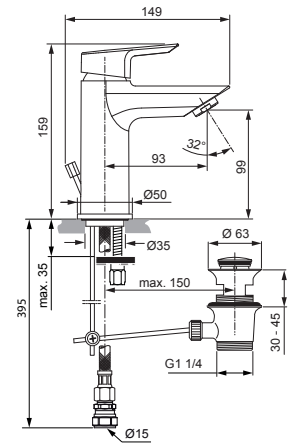

Produced since: Nov. 2015

SL basin mixer flex. hose with pop-up waste chrome **A6592AA**

without pop-up waste chrome **A6587AA**

SL basin mixer flex. hose without pop-up waste chrome **A6588AA**

Pos.	Description	Part-Number	Qty.	Pos.	Description	Part-Number	Qty.
1	Lever cpl. with Logo ISI	A 861 018 AA	1 Set	13	Thread pin M4 x 8 ISO 4027		
2	Thread pin M5x6 DIN914	A 860 603 NU	1 pcs	14	Lift rod cpl. + Pos. 22	B 961 119 AA	1 Set
3	Handle plug	A 963 751 NU	1 pcs	15	Body		
4	Cover cap	F 960 975 AA	1 pcs	16	Aerator M24x1 - 5ltr/min	B 960 754 AA	1 pcs
5	Thread ring M36x1	B 961 087 NU	1 pcs		Aerator M24x1 full flow	A 961 625 AA	1 pcs
6	Handle srew M4			17	Escutcheon	B 960 712 AA	1 pcs
7	Lever adapter + screw	A 860 892 NU	1 Set	18	Bolt M8x63		
8	Cartridge Kerox Ø28 + Pos.7	F 960 855 NU	1 Set	19	Fixation kit	A 964 520 NU	1 Set
9	Hot water limiter - 3 parts	B 961 088 NU	1 Set	20	Flex. hose M10x1-G3/8-550	A 963 685 NU	1 pcs
10	Manifold			21	Connector G3/8 D15	B 960 845 NU	2 pcs
11	O - Ring Ø 28 x 2	A 963 299 NU	1 pcs	22	Bracket	A 961 172 NU	1 pcs
12	O - Ring Ø 26,7 x 1,78	A 962 825 NU	1 pcs	23	Pop-up waste complete	B 960 853 AA	1 Set