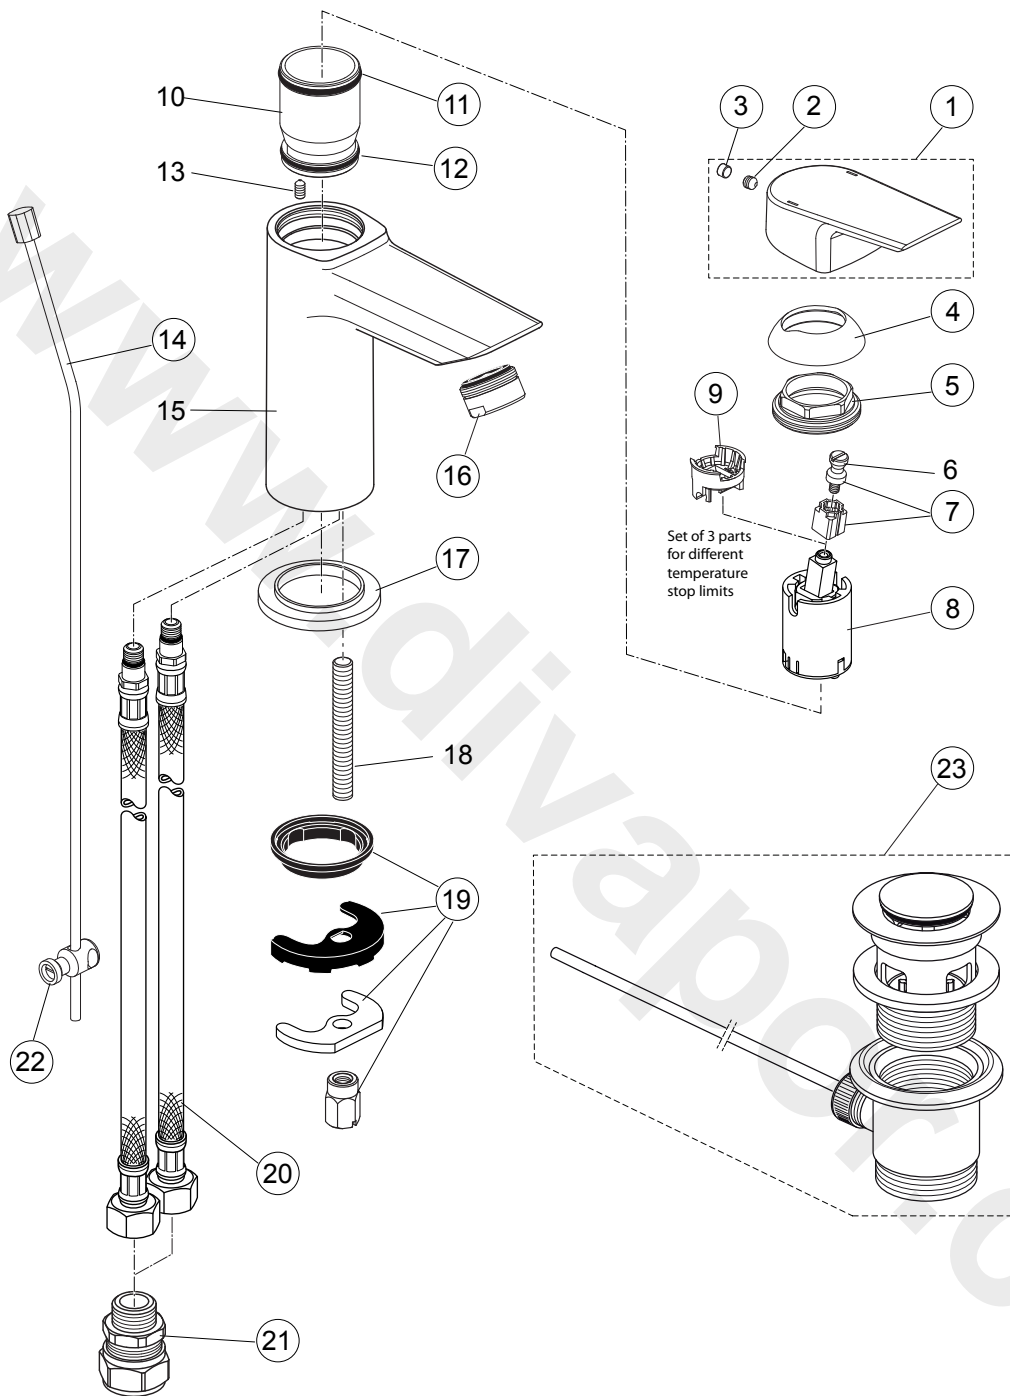

Produced since: Nov. 2015

SL basin mixer flex. hose with pop-up waste chrome **A6592AA**

without pop-up waste chrome **A6587AA**

SL basin mixer flex. hose without pop-up waste chrome **A6588AA**

Pos.	Description	Part-Number	Qty.	Pos.	Description	Part-Number	Qty.
1	Lever cpl. with Logo ISI	A 861 018 AA	1 Set	13	Thread pin M4 x 8 ISO 4027		
2	Thread pin M5x6 DIN914	A 860 603 NU	1 pcs	14	Lift rod cpl. + Pos. 22	B 961 119 AA	1 Set
3	Handle plug	A 963 751 NU	1 pcs	15	Body		
4	Cover cap	F 960 975 AA	1 pcs	16	Aerator M24x1 - 5ltr/min	B 960 754 AA	1 pcs
5	Thread ring M36x1	B 961 087 NU	1 pcs		Aerator M24x1 full flow	A 961 625 AA	1 pcs
6	Handle srew M4			17	Escutcheon	B 960 712 AA	1 pcs
7	Lever adapter + screw	A 860 892 NU	1 Set	18	Bolt M8x63		
8	Cartridge Kerox Ø28 + Pos.7	F 960 855 NU	1 Set	19	Fixation kit	A 964 520 NU	1 Set
9	Hot water limiter - 3 parts	B 961 088 NU	1 Set	20	Flex. hose M10x1-G3/8-550	A 963 685 NU	1 pcs
10	Manifold			21	Connector G3/8 D15	B 960 845 NU	2 pcs
11	O - Ring Ø 28 x 2	A 963 299 NU	1 pcs	22	Bracket	A 961 172 NU	1 pcs
12	O - Ring Ø 26,7 x 1,78	A 962 825 NU	1 pcs	23	Pop-up waste complete	B 960 853 AA	1 Set