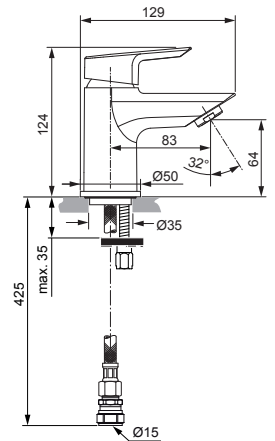

Produced since: Nov. 2015

SL basin mixer flex. hose with pop-up waste chrome **A6592AA**

without pop-up waste chrome **A6587AA**

SL basin mixer flex. hose without pop-up waste chrome **A6588AA**

Pos.	Description	Part-Number	Qty.	Pos.	Description	Part-Number	Qty.
1	Lever cpl. with Logo ISI	A 861 018 AA	1 Set	13	Thread pin M4 x 8 ISO 4027		
2	Thread pin M5x6 DIN914	A 860 603 NU	1 pcs	14	Lift rod cpl. + Pos. 22	B 961 119 AA	1 Set
3	Handle plug	A 963 751 NU	1 pcs	15	Body		
4	Cover cap	F 960 975 AA	1 pcs	16	Aerator M24x1 - 5ltr/min	B 960 754 AA	1 pcs
5	Thread ring M36x1	B 961 087 NU	1 pcs		Aerator M24x1 full flow	A 961 625 AA	1 pcs
6	Handle srew M4			17	Escutcheon	B 960 712 AA	1 pcs
7	Lever adapter + screw	A 860 892 NU	1 Set	18	Bolt M8x63		
8	Cartridge Kerox Ø28 + Pos.7	F 960 855 NU	1 Set	19	Fixation kit	A 964 520 NU	1 Set
9	Hot water limiter - 3 parts	B 961 088 NU	1 Set	20	Flex. hose M10x1-G3/8-550	A 963 685 NU	1 pcs
10	Manifold			21	Connector G3/8 D15	B 960 845 NU	2 pcs
11	O - Ring Ø 28 x 2	A 963 299 NU	1 pcs	22	Bracket	A 961 172 NU	1 pcs
12	O - Ring Ø 26,7 x 1,78	A 962 825 NU	1 pcs	23	Pop-up waste complete	B 960 853 AA	1 Set