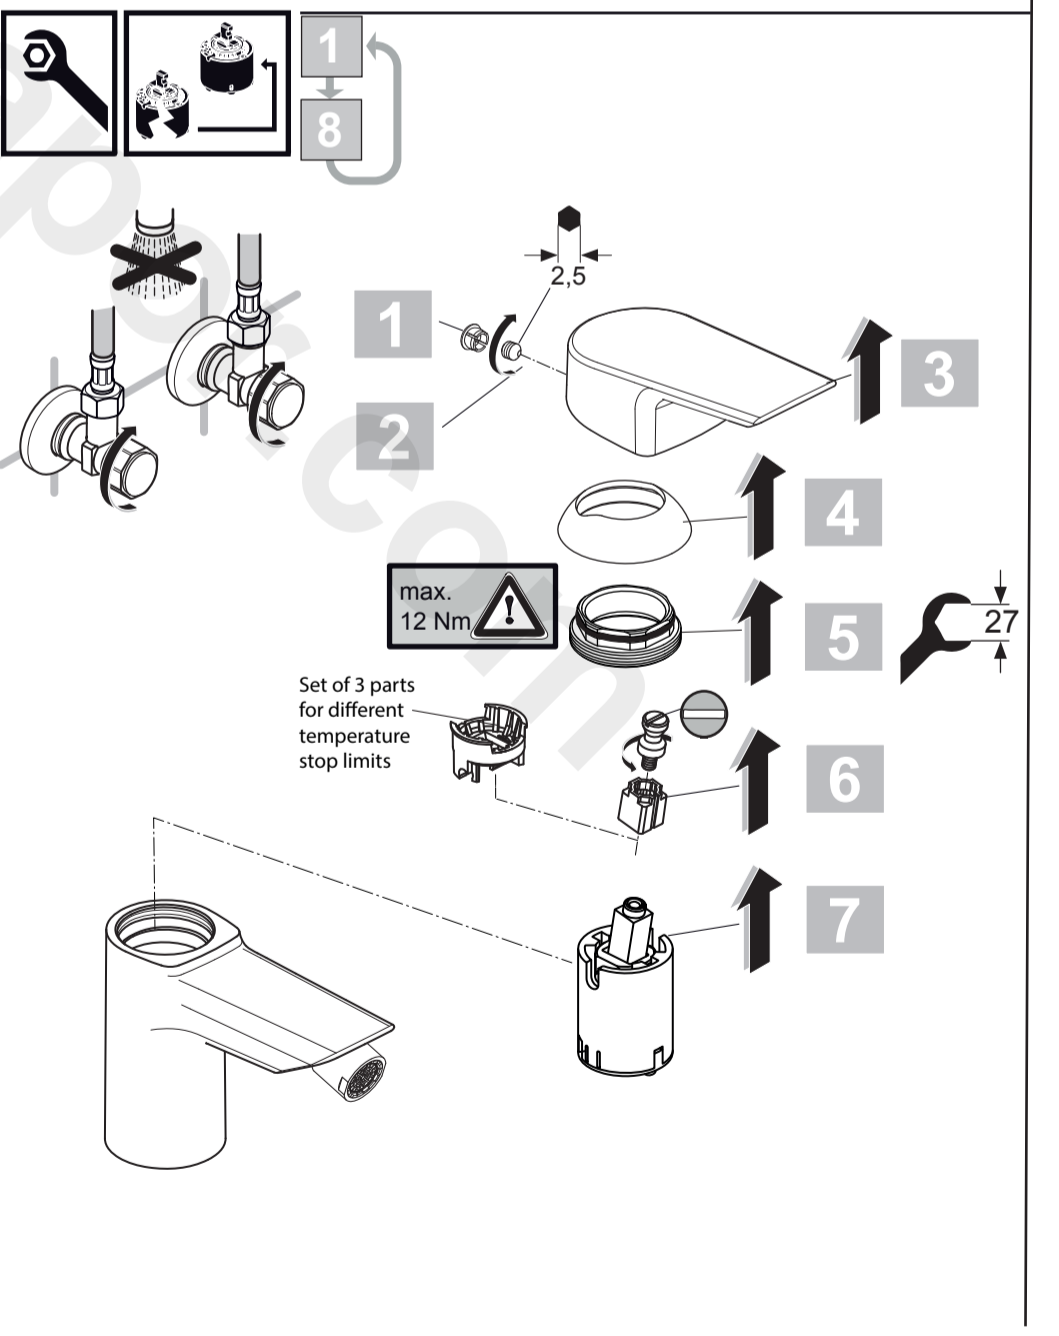

Ideal Standard International NV
 Corporate Village - Gent Building
 Da Vincilaan 2
 1935 Zaventem
 Belgium

www.idealstandardinternational.com

	P	bar		MAX. 10		5		0.3 bar		4.3 l/min	
	T	°C		MAX. 80		65		3.0 bar		5 l/min	