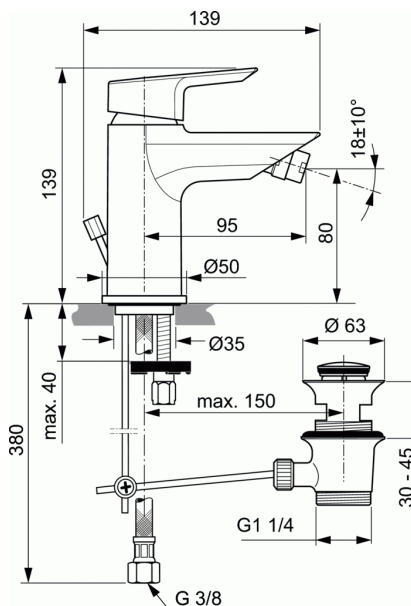

TESI

One-hole bidet mixer

One-hole bidet mixer

- IS 28 mm ceramic cartridge
- Temperature limiter - integrated in the box
- Brass cast body
- Metal handle with red and blue colour indication - printed on handle
- Ball-joint aerator
- Metal pop-up waste
- Flexible hoses G3/8" for water supply system connection
- Easy-Fix system for installation
- Centre ring
- Comply with EN817