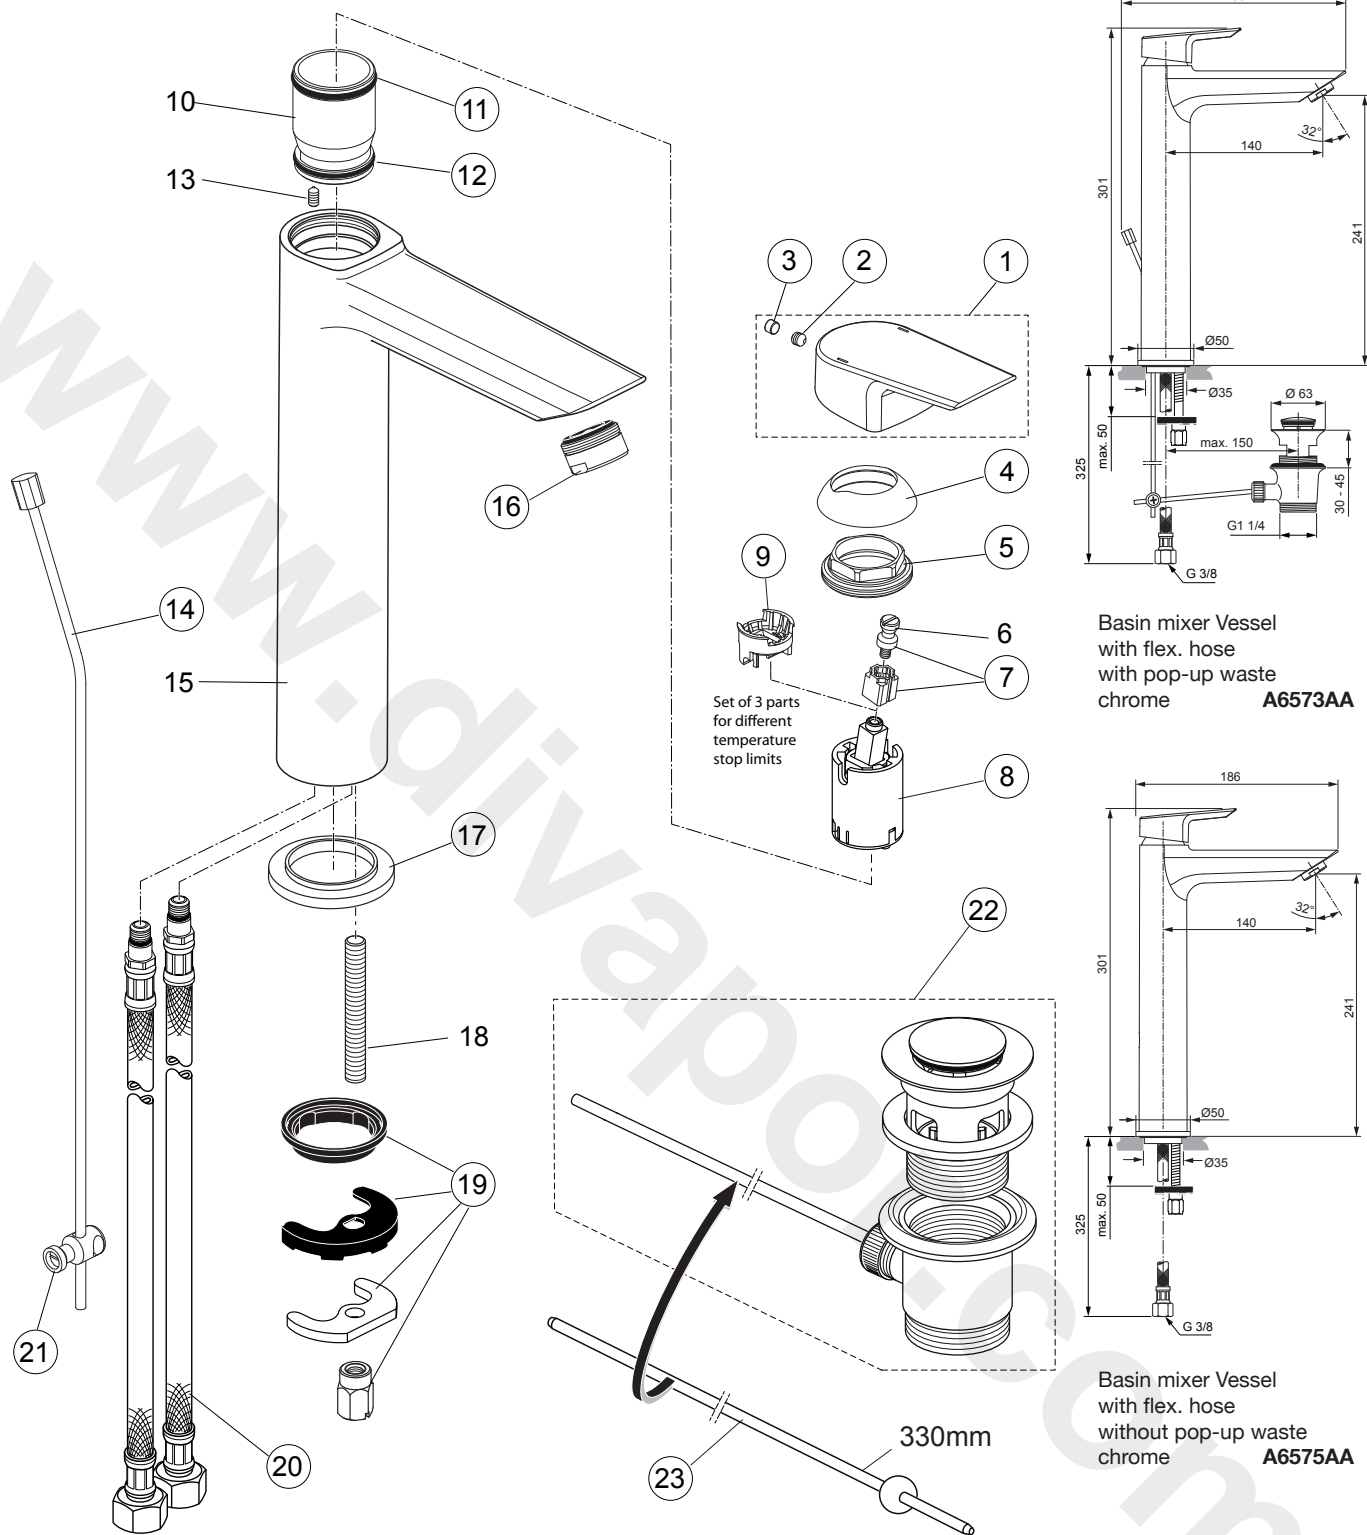

Produced since: **Nov. 2015**

Basin mixer Vessel
with flex. hose
with pop-up waste
chrome **A6573AA**

Basin mixer Vessel
with flex. hose
without pop-up waste
chrome **A6575AA**

Pos.	Description	Part-Number	Qty.	Pos.	Description	Part-Number	Qty.
1	Lever cpl. with Logo ISI	A 861 018 AA	1 Set	13	Thread pin M4 x 8 ISO 4027		
2	Thread pin M5x6 DIN914	A 860 603 NU	1 pcs	14	Lift rod cpl. + Pos. 21	B 961 119 AA	1 Set
3	Handle plug	A 963 751 NU	1 pcs	15	Body		
4	Cover cap	F 960 975 AA	1 pcs	16	Aerator M24x1 - 5ltr/min	B 960 754 AA	1 pcs
5	Thread ring M36x1	B 961 087 NU	1 pcs	17	Escutcheon	B 960 712 AA	1 pcs
6	Handle screw M4			18	Bolt M8x63		
7	Lever adapter + screw	A 860 892 NU	1 Set	19	Fixation kit	A 964 520 NU*	1 Set
8	Cartridge Kerox Ø28 + Pos.7	F 960 855 NU	1 Set	20	Flex. hose M10x1-G3/8-550	A 963 685 NU	1 pcs
9	Hot water limiter - 3 parts	B 961 088 NU	1 Set	21	Bracket	A 961 172 NU	1 pcs
10	Manifold			22	Pop-up waste complete	A 962 991 AA	1 Set
11	O - Ring Ø 28 x 2	A 963 299 NU	1 pcs	23	Pop-up bar 330mm long	A 960 200 AA	1 pcs
12	O - Ring Ø 26,7 x 1,78	A 962 825 NU	1 pcs				

*Universal set (not all parts needed)