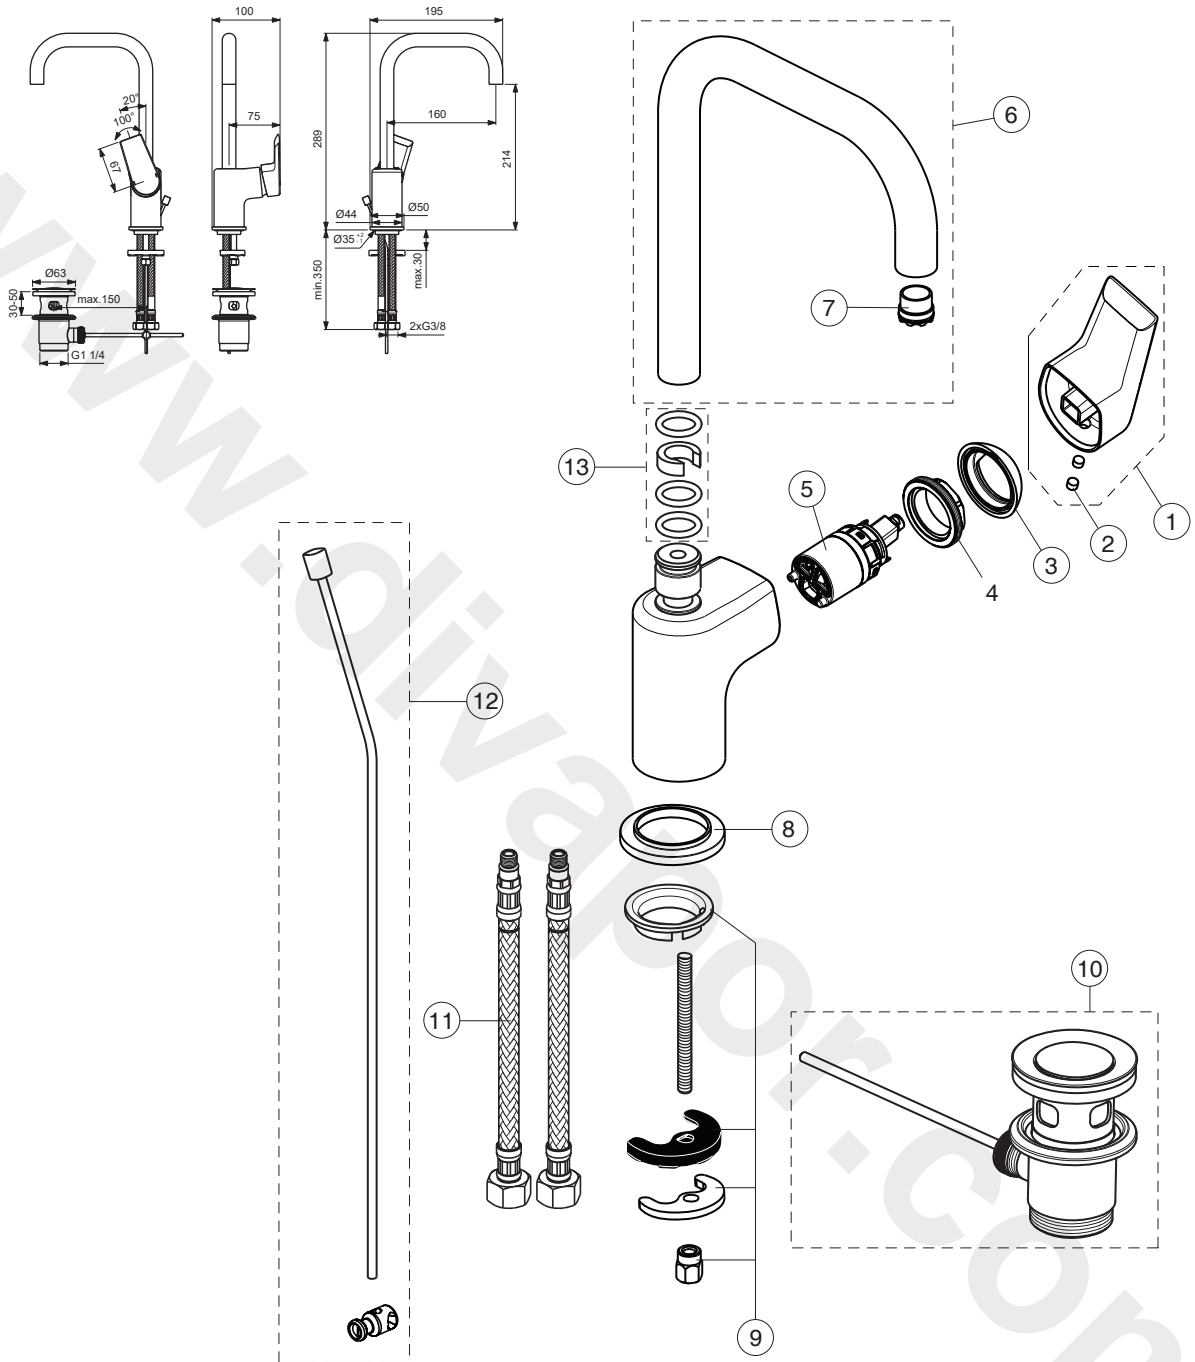

A6571AA

Pos.	Signify	Spare parts-Nr.	Quantity	Pos.	Signify	Spare parts-Nr.	Quantity
1	Lever, w/logo-compl.	A861070AA	1 Set				
2	Rubber button	A963751NU	1 Pcs.				
3	Cap	A861080AA	1 Pcs.				
4	Screw M36x1		1 Pcs.				
5	Cartridge Ø28	A861396NU	1 Pcs.				
6	Tub. spout U160mm	B961242AA	1 Pcs.				
7	Outlet cache 5 l/min	A962708NU	1 Pcs.				
8	Rosette decorative	B960712AA	1 Pcs.				
9	Fixation set	A964520NU	1 Pcs.				
10	Pop-up drain ass.	A962991AA	1 Pcs.				
11	Flex hose G3/8 Ø4.7/11.5/L425	A962370NU	1 Pcs.				
12	Pop up waste-compl.	B961119AA	1 Pcs.				
13	Complete repair kit	B960839NU	1 Pcs.				