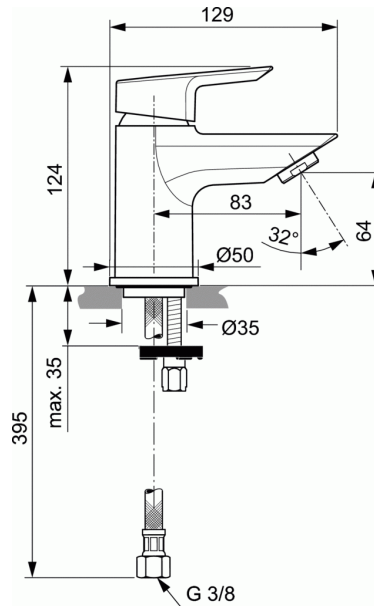

TESI

One-hole basin mixer Piccolo

One-hole basin mixer Piccolo

- IS 28 mm ceramic cartridge
- Temperature limiter - integrated in the box
- Brass cast body
- Metal handle with red and blue colour indication - printed on handle
- Cascade aerator with 5 l/min flow rate limiter
- Flexible hoses G3/8" for water supply system connection
- Easy-Fix system for installation
- Centre ring
- Comply with EN817

FINISHES*

* AA = Chrome

KEY FEATURES & BENEFITS

VARIANTS

One-hole basin mixer Piccolo

A6566