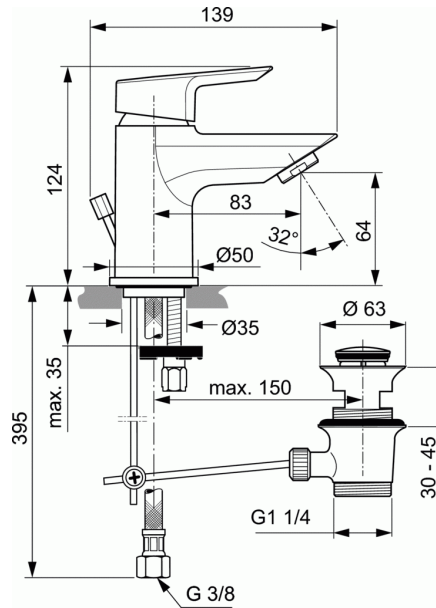

TESI

One-hole basin mixer Piccolo

One-hole basin mixer Piccolo

- IS 28 mm ceramic cartridge
- Temperature limiter - integrated in the box
- Brass cast body
- Metal handle with red and blue colour indication - printed on handle
- Cascade aerator with 5 l/min flow rate limiter
- Metal pop-up waste
- Flexible hoses G3/8" for water supply system connection
- Easy-Fix system for installation
- Centre ring
- Comply with EN817

FINISHES*

* AA = Chrome

KEY FEATURES & BENEFITS

VARIANTS

One-hole basin mixer Piccolo

A6568