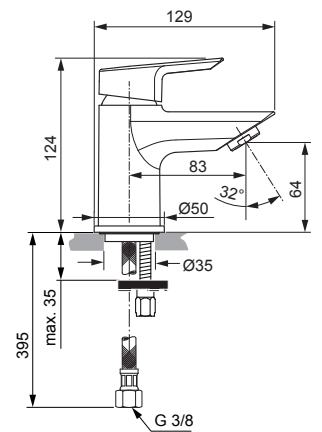

Produced since: Dec 2020

SL basin mixer Piccolo
with flex. hose
with pop-up waste
chrome **A6566AA**

SL basin mixer Piccolo
with flex. hose
without pop-up waste
chrome **A6568AA**

Pos.	Description	Part-Number	Qty.	Pos.	Description	Part-Number	Qty.
1	Lever compl. with Logo ISI	A 861 018 AA	1 Set	10	Flex. hose M10x1-G3/8-450	A 963 600 NU	1 pcs
2	Cover cap	F 960 975 AA	1 pcs	11	Bracket	A 961 172 NU	1 pcs
3	Cartridge Kerox Ø28	A 861 396 NU	1 pcs	12	Lift rod cpl.	B 961 119 AA	1 Set
4	Pop-up waste complete	A 962 991 AA	1 Set				
5	O - Ring Ø 28 x 2	A 963 299 NU	1 pcs				
6	O - Ring Ø 26,7 x 1,78	A 962 825 NU	1 pcs				
7	Aerator M24x1 - 5ltr/min	B 960 754 AA	1 pcs				
8	Escutcheon	B 960 712 AA	1 pcs				
9	Fixation kit	A 964 520 NU	1 Set				

Produced since: Nov. 2015 - Dec 2020

SL basin mixer Piccolo with flex. hose with pop-up waste chrome **A6566AA**

SL basin mixer Piccolo with flex. hose without pop-up waste chrome **A6568AA**

Pos.	Description	Part-Number	Qty.	Pos.	Description	Part-Number	Qty.
1	Lever cpl. with Logo ISI	A 861 018 AA	1 Set	13	Thread pin M4 x 8 ISO 4027		
2	Thread pin M5x6 DIN914	A 860 603 NU	1 pcs	14	Lift rod cpl. + Pos. 21	B 961 119 AA	1 Set
3	Handle plug	A 963 751 NU	1 pcs	15	Body		
4	Cover cap	F 960 975 AA	1 pcs	16	Aerator M24x1 - 5ltr/min	B 960 754 AA	1 pcs
5	Thread ring M36x1	B 961 087 NU	1 pcs	17	Escutcheon	B 960 712 AA	1 pcs
6	Handle srew M4			18	Bolt M8x63		
7	Lever adapter + screw	A 860 892 NU	1 Set	19	Fixation kit	A 964 520 NU	1 Set
8	Cartridge Kerox Ø28 + Pos.7	F 960 855 NU	1 Set	20	Flex. hose M10x1-G3/8-450	A 963 600 NU	1 pcs
9	Hot water limiter - 3 parts	B 961 088 NU	1 Set	21	Bracket	A 961 172 NU	1 pcs
10	Manifold			22	Pop-up waste complete	A 962 991 AA	1 Set
11	O - Ring Ø 28 x 2	A 963 299 NU	1 pcs				
12	O - Ring Ø 26,7 x 1,78	A 962 825 NU	1 pcs				