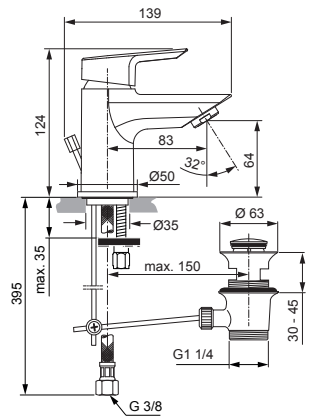

Produced since: Dec 2020

SL basin mixer Piccolo
with flex. hose
with pop-up waste
chrome **A6566AA**

SL basin mixer Piccolo
with flex. hose
without pop-up waste
chrome **A6568AA**

Pos.	Description	Part-Number	Qty.	Pos.	Description	Part-Number	Qty.
1	Lever compl. with Logo ISI	A 861 018 AA	1 Set	10	Flex. hose M10x1-G3/8-450	A 963 600 NU	1 pcs
2	Cover cap	F 960 975 AA	1 pcs	11	Bracket	A 961 172 NU	1 pcs
3	Cartridge Kerox Ø28	A 861 396 NU	1 pcs	12	Lift rod cpl.	B 961 119 AA	1 Set
4	Pop-up waste complete	A 962 991 AA	1 Set				
5	O - Ring Ø 28 x 2	A 963 299 NU	1 pcs				
6	O - Ring Ø 26,7 x 1,78	A 962 825 NU	1 pcs				
7	Aerator M24x1 - 5ltr/min	B 960 754 AA	1 pcs				
8	Escutcheon	B 960 712 AA	1 pcs				
9	Fixation kit	A 964 520 NU	1 Set				

Produced since: Nov. 2015 - Dec 2020

SL basin mixer Piccolo with flex. hose with pop-up waste chrome **A6566AA**

SL basin mixer Piccolo with flex. hose without pop-up waste chrome **A6568AA**

Pos.	Description	Part-Number	Qty.	Pos.	Description	Part-Number	Qty.
1	Lever cpl. with Logo ISI	A 861 018 AA	1 Set	13	Thread pin M4 x 8 ISO 4027		
2	Thread pin M5x6 DIN914	A 860 603 NU	1 pcs	14	Lift rod cpl. + Pos. 21	B 961 119 AA	1 Set
3	Handle plug	A 963 751 NU	1 pcs	15	Body		
4	Cover cap	F 960 975 AA	1 pcs	16	Aerator M24x1 - 5ltr/min	B 960 754 AA	1 pcs
5	Thread ring M36x1	B 961 087 NU	1 pcs	17	Escutcheon	B 960 712 AA	1 pcs
6	Handle srew M4			18	Bolt M8x63		
7	Lever adapter + screw	A 860 892 NU	1 Set	19	Fixation kit	A 964 520 NU	1 Set
8	Cartridge Kerox Ø28 + Pos.7	F 960 855 NU	1 Set	20	Flex. hose M10x1-G3/8-450	A 963 600 NU	1 pcs
9	Hot water limiter - 3 parts	B 961 088 NU	1 Set	21	Bracket	A 961 172 NU	1 pcs
10	Manifold			22	Pop-up waste complete	A 962 991 AA	1 Set
11	O - Ring Ø 28 x 2	A 963 299 NU	1 pcs				
12	O - Ring Ø 26,7 x 1,78	A 962 825 NU	1 pcs				