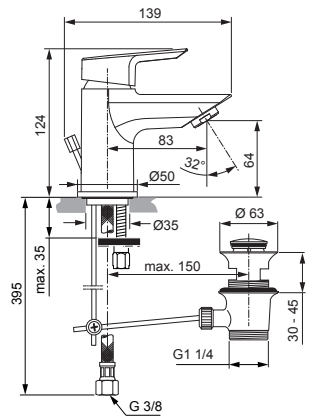

Produced since: Dec 2020

SL basin mixer Piccolo
with flex. hose
with pop-up waste
chrome **A6566AA**

SL basin mixer Piccolo
with flex. hose
without pop-up waste
chrome **A6568AA**

Pos.	Description	Part-Number	Qty.	Pos.	Description	Part-Number	Qty.
1	Lever compl. with Logo ISI	A 861 018 AA	1 Set	10	Flex. hose M10x1-G3/8-450	A 963 600 NU	1 pcs
2	Cover cap	F 960 975 AA	1 pcs	11	Bracket	A 961 172 NU	1 pcs
3	Cartridge Kerox Ø28	A 861 396 NU	1 pcs	12	Lift rod cpl.	B 961 119 AA	1 Set
4	Pop-up waste complete	A 962 991 AA	1 Set				
5	O - Ring Ø 28 x 2	A 963 299 NU	1 pcs				
6	O - Ring Ø 26,7 x 1,78	A 962 825 NU	1 pcs				
7	Aerator M24x1 - 5ltr/min	B 960 754 AA	1 pcs				
8	Escutcheon	B 960 712 AA	1 pcs				
9	Fixation kit	A 964 520 NU	1 Set				

Produced since: Nov. 2015 - Dec 2020

SL basin mixer Piccolo with flex. hose with pop-up waste chrome **A6566AA**

SL basin mixer Piccolo with flex. hose without pop-up waste chrome **A6568AA**

Pos.	Description	Part-Number	Qty.	Pos.	Description	Part-Number	Qty.
1	Lever cpl. with Logo ISI	A 861 018 AA	1 Set	13	Thread pin M4 x 8 ISO 4027		
2	Thread pin M5x6 DIN914	A 860 603 NU	1 pcs	14	Lift rod cpl. + Pos. 21	B 961 119 AA	1 Set
3	Handle plug	A 963 751 NU	1 pcs	15	Body		
4	Cover cap	F 960 975 AA	1 pcs	16	Aerator M24x1 - 5ltr/min	B 960 754 AA	1 pcs
5	Thread ring M36x1	B 961 087 NU	1 pcs	17	Escutcheon	B 960 712 AA	1 pcs
6	Handle srew M4			18	Bolt M8x63		
7	Lever adapter + screw	A 860 892 NU	1 Set	19	Fixation kit	A 964 520 NU	1 Set
8	Cartridge Kerox Ø28 + Pos.7	F 960 855 NU	1 Set	20	Flex. hose M10x1-G3/8-450	A 963 600 NU	1 pcs
9	Hot water limiter - 3 parts	B 961 088 NU	1 Set	21	Bracket	A 961 172 NU	1 pcs
10	Manifold			22	Pop-up waste complete	A 962 991 AA	1 Set
11	O - Ring Ø 28 x 2	A 963 299 NU	1 pcs				
12	O - Ring Ø 26,7 x 1,78	A 962 825 NU	1 pcs				