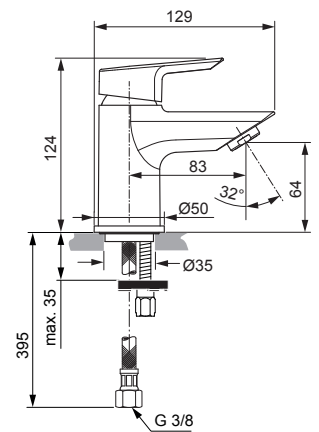

Produced since: Dec 2020

SL basin mixer Piccolo
with flex. hose
with pop-up waste
chrome **A6566AA**

SL basin mixer Piccolo
with flex. hose
without pop-up waste
chrome **A6568AA**

Pos.	Description	Part-Number	Qty.	Pos.	Description	Part-Number	Qty.
1	Lever compl. with Logo ISI	A 861 018 AA	1 Set	10	Flex. hose M10x1-G3/8-450	A 963 600 NU	1 pcs
2	Cover cap	F 960 975 AA	1 pcs	11	Bracket	A 961 172 NU	1 pcs
3	Cartridge Kerox Ø28	A 861 396 NU	1 pcs	12	Lift rod cpl.	B 961 119 AA	1 Set
4	Pop-up waste complete	A 962 991 AA	1 Set				
5	O - Ring Ø 28 x 2	A 963 299 NU	1 pcs				
6	O - Ring Ø 26,7 x 1,78	A 962 825 NU	1 pcs				
7	Aerator M24x1 - 5ltr/min	B 960 754 AA	1 pcs				
8	Escutcheon	B 960 712 AA	1 pcs				
9	Fixation kit	A 964 520 NU	1 Set				

Produced since: Nov. 2015 - Dec 2020

SL basin mixer Piccolo with flex. hose with pop-up waste chrome **A6566AA**

SL basin mixer Piccolo with flex. hose without pop-up waste chrome **A6568AA**

Pos.	Description	Part-Number	Qty.	Pos.	Description	Part-Number	Qty.
1	Lever cpl. with Logo ISI	A 861 018 AA	1 Set	13	Thread pin M4 x 8 ISO 4027		
2	Thread pin M5x6 DIN914	A 860 603 NU	1 pcs	14	Lift rod cpl. + Pos. 21	B 961 119 AA	1 Set
3	Handle plug	A 963 751 NU	1 pcs	15	Body		
4	Cover cap	F 960 975 AA	1 pcs	16	Aerator M24x1 - 5ltr/min	B 960 754 AA	1 pcs
5	Thread ring M36x1	B 961 087 NU	1 pcs	17	Escutcheon	B 960 712 AA	1 pcs
6	Handle srew M4			18	Bolt M8x63		
7	Lever adapter + screw	A 860 892 NU	1 Set	19	Fixation kit	A 964 520 NU	1 Set
8	Cartridge Kerox Ø28 + Pos.7	F 960 855 NU	1 Set	20	Flex. hose M10x1-G3/8-450	A 963 600 NU	1 pcs
9	Hot water limiter - 3 parts	B 961 088 NU	1 Set	21	Bracket	A 961 172 NU	1 pcs
10	Manifold			22	Pop-up waste complete	A 962 991 AA	1 Set
11	O - Ring Ø 28 x 2	A 963 299 NU	1 pcs				
12	O - Ring Ø 26,7 x 1,78	A 962 825 NU	1 pcs				