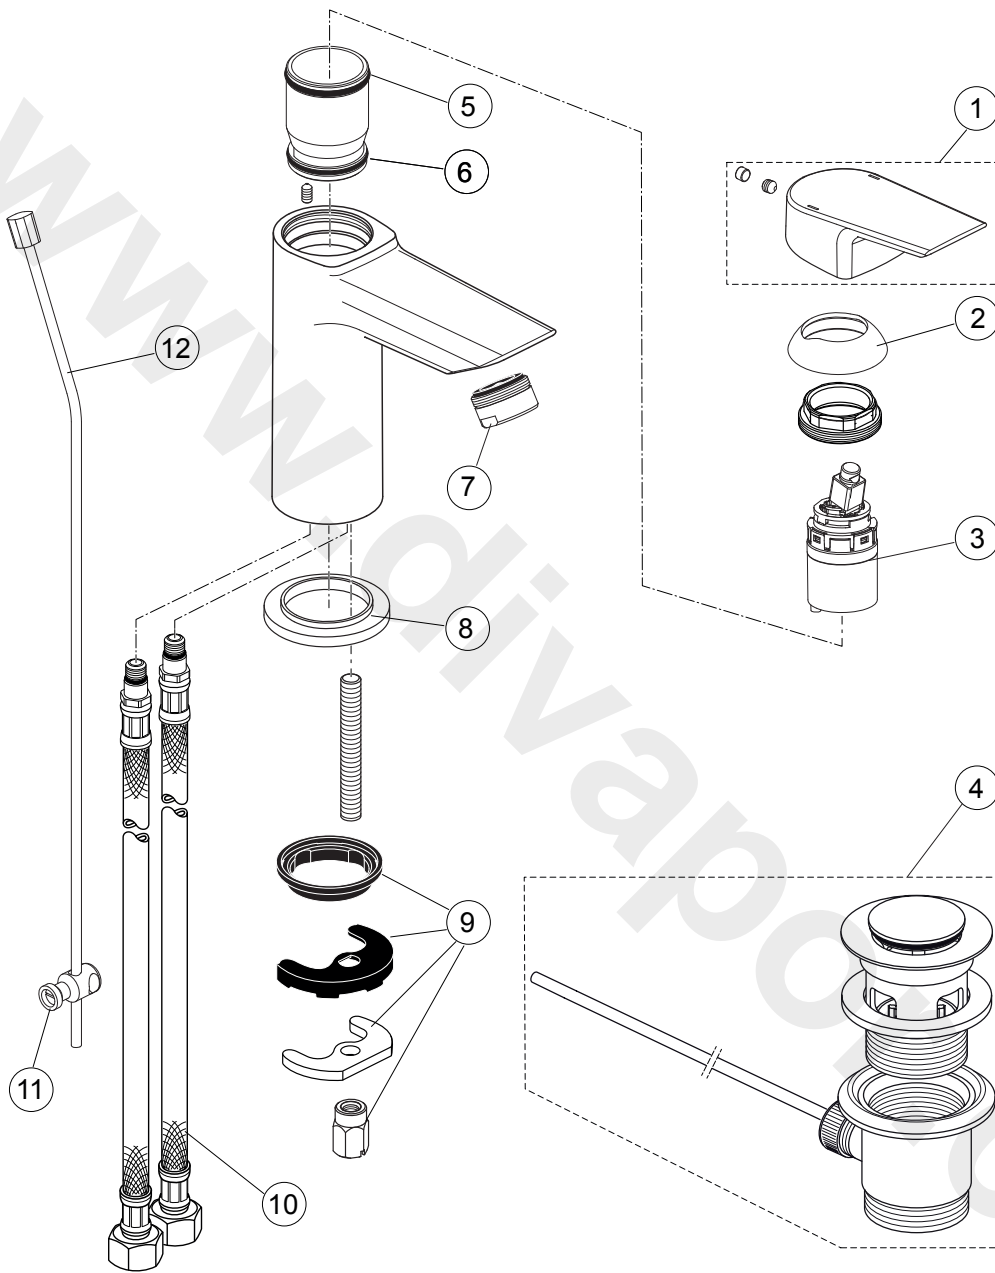

Produced since: Dec 2020

SL basin mixer Piccolo
with flex. hose
with pop-up waste
chrome **A6566AA**

SL basin mixer Piccolo
with flex. hose
without pop-up waste
chrome **A6568AA**

Pos.	Description	Part-Number	Qty.	Pos.	Description	Part-Number	Qty.
1	Lever compl. with Logo ISI	A 861 018 AA	1 Set	10	Flex. hose M10x1-G3/8-450	A 963 600 NU	1 pcs
2	Cover cap	F 960 975 AA	1 pcs	11	Bracket	A 961 172 NU	1 pcs
3	Cartridge Kerox Ø28	A 861 396 NU	1 pcs	12	Lift rod cpl.	B 961 119 AA	1 Set
4	Pop-up waste complete	A 962 991 AA	1 Set				
5	O - Ring Ø 28 x 2	A 963 299 NU	1 pcs				
6	O - Ring Ø 26,7 x 1,78	A 962 825 NU	1 pcs				
7	Aerator M24x1 - 5ltr/min	B 960 754 AA	1 pcs				
8	Escutcheon	B 960 712 AA	1 pcs				
9	Fixation kit	A 964 520 NU	1 Set				

Produced since: Nov. 2015 - Dec 2020

SL basin mixer Piccolo with flex. hose with pop-up waste chrome **A6566AA**

SL basin mixer Piccolo with flex. hose without pop-up waste chrome **A6568AA**

Pos.	Description	Part-Number	Qty.	Pos.	Description	Part-Number	Qty.
1	Lever cpl. with Logo ISI	A 861 018 AA	1 Set	13	Thread pin M4 x 8 ISO 4027		
2	Thread pin M5x6 DIN914	A 860 603 NU	1 pcs	14	Lift rod cpl. + Pos. 21	B 961 119 AA	1 Set
3	Handle plug	A 963 751 NU	1 pcs	15	Body		
4	Cover cap	F 960 975 AA	1 pcs	16	Aerator M24x1 - 5ltr/min	B 960 754 AA	1 pcs
5	Thread ring M36x1	B 961 087 NU	1 pcs	17	Escutcheon	B 960 712 AA	1 pcs
6	Handle srew M4			18	Bolt M8x63		
7	Lever adapter + screw	A 860 892 NU	1 Set	19	Fixation kit	A 964 520 NU	1 Set
8	Cartridge Kerox Ø28 + Pos.7	F 960 855 NU	1 Set	20	Flex. hose M10x1-G3/8-450	A 963 600 NU	1 pcs
9	Hot water limiter - 3 parts	B 961 088 NU	1 Set	21	Bracket	A 961 172 NU	1 pcs
10	Manifold			22	Pop-up waste complete	A 962 991 AA	1 Set
11	O - Ring Ø 28 x 2	A 963 299 NU	1 pcs				
12	O - Ring Ø 26,7 x 1,78	A 962 825 NU	1 pcs				