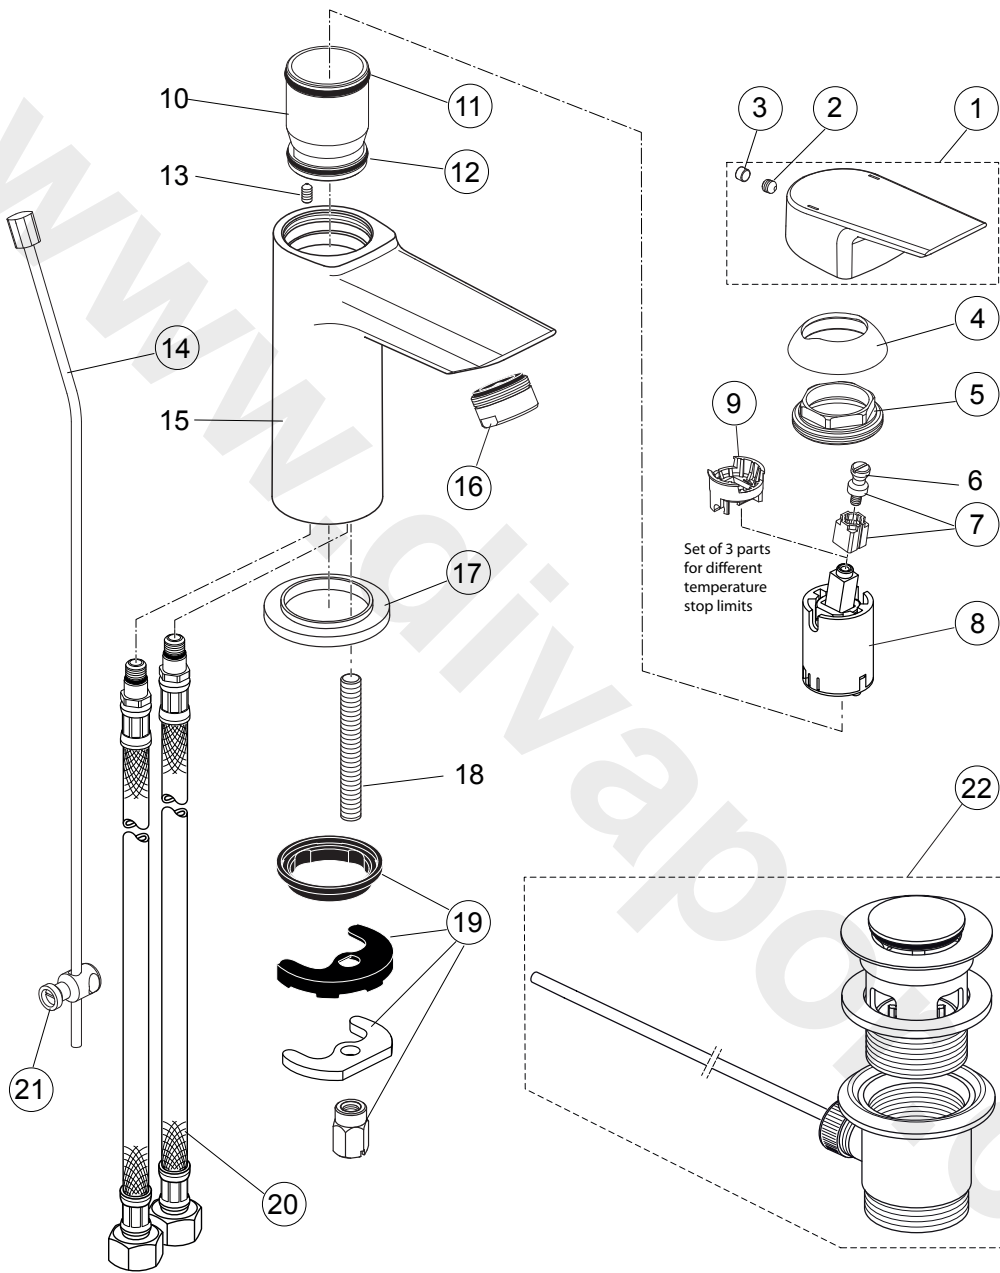

Produced since: Dec 2020

SL basin mixer Piccolo
with flex. hose
with pop-up waste
chrome **A6566AA**

SL basin mixer Piccolo
with flex. hose
without pop-up waste
chrome **A6568AA**

Pos.	Description	Part-Number	Qty.	Pos.	Description	Part-Number	Qty.
1	Lever compl. with Logo ISI	A 861 018 AA	1 Set	10	Flex. hose M10x1-G3/8-450	A 963 600 NU	1 pcs
2	Cover cap	F 960 975 AA	1 pcs	11	Bracket	A 961 172 NU	1 pcs
3	Cartridge Kerox Ø28	A 861 396 NU	1 pcs	12	Lift rod cpl.	B 961 119 AA	1 Set
4	Pop-up waste complete	A 962 991 AA	1 Set				
5	O - Ring Ø 28 x 2	A 963 299 NU	1 pcs				
6	O - Ring Ø 26,7 x 1,78	A 962 825 NU	1 pcs				
7	Aerator M24x1 - 5ltr/min	B 960 754 AA	1 pcs				
8	Escutcheon	B 960 712 AA	1 pcs				
9	Fixation kit	A 964 520 NU	1 Set				

Produced since: Nov. 2015 - Dec 2020

SL basin mixer Piccolo with flex. hose with pop-up waste chrome **A6566AA**

SL basin mixer Piccolo with flex. hose without pop-up waste chrome **A6568AA**

Pos.	Description	Part-Number	Qty.	Pos.	Description	Part-Number	Qty.
1	Lever cpl. with Logo ISI	A 861 018 AA	1 Set	13	Thread pin M4 x 8 ISO 4027		
2	Thread pin M5x6 DIN914	A 860 603 NU	1 pcs	14	Lift rod cpl. + Pos. 21	B 961 119 AA	1 Set
3	Handle plug	A 963 751 NU	1 pcs	15	Body		
4	Cover cap	F 960 975 AA	1 pcs	16	Aerator M24x1 - 5ltr/min	B 960 754 AA	1 pcs
5	Thread ring M36x1	B 961 087 NU	1 pcs	17	Escutcheon	B 960 712 AA	1 pcs
6	Handle srew M4			18	Bolt M8x63		
7	Lever adapter + screw	A 860 892 NU	1 Set	19	Fixation kit	A 964 520 NU	1 Set
8	Cartridge Kerox Ø28 + Pos.7	F 960 855 NU	1 Set	20	Flex. hose M10x1-G3/8-450	A 963 600 NU	1 pcs
9	Hot water limiter - 3 parts	B 961 088 NU	1 Set	21	Bracket	A 961 172 NU	1 pcs
10	Manifold			22	Pop-up waste complete	A 962 991 AA	1 Set
11	O - Ring Ø 28 x 2	A 963 299 NU	1 pcs				
12	O - Ring Ø 26,7 x 1,78	A 962 825 NU	1 pcs				