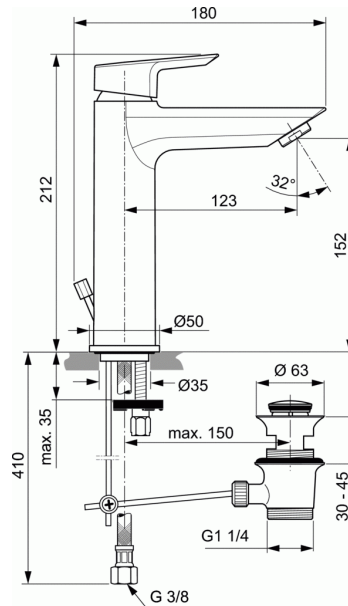

TESI

One-hole basin mixer Grande

One-hole basin mixer Grande

- IS 28 mm ceramic cartridge
- Temperature limiter - integrated in the box
- Brass cast body 1 piece
- Metal handle with red and blue colour indication - printed on handle
- Cascade aerator with 5 l/min flow rate limiter
- Metal pop-up waste
- Flexible hoses G3/8" for water supply system connection
- Easy-Fix system for installation
- Centre ring
- Comply with EN817

FINISHES*

* AA = Chrome

KEY FEATURES & BENEFITS

VARIANTS

One-hole basin mixer Grande

A6562