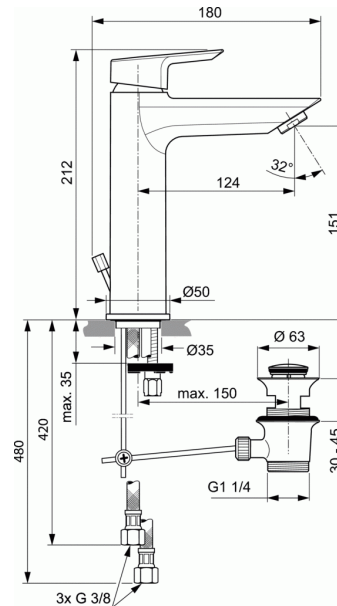

TESI

One-hole basin mixer Grande

One-hole basin mixer Grande

- For low pressure ND
- IS 28 mm ceramic cartridge
- Temperature limiter - integrated in the box
- Brass cast body 1 piece
- Metal handle with red and blue colour indication - printed on handle
- Cascade aerator with 5 l/min flow rate limiter
- Metal pop-up waste
- Flexible hoses G3/8" for water supply system connection
- Easy-Fix system for installation
- Centre ring
- Comply with EN817

FINISHES*

* AA = Chrome

KEY FEATURES & BENEFITS

VARIANTS

One-hole basin mixer Grande

A6563