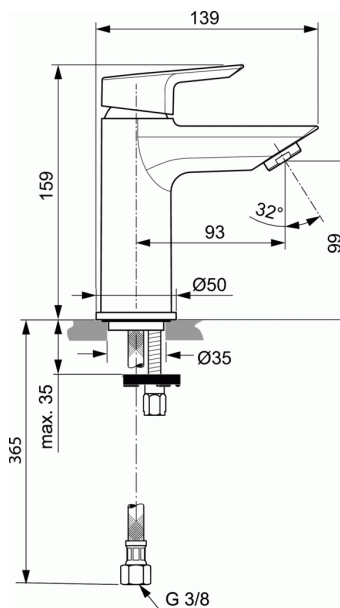

### One-hole basin mixer BlueStart®

- IS 28 mm ceramic cartridge
- Temperature limiter - integrated in the box
- Brass cast body
- Metal handle with red and blue colour indication - printed on handle
- Cold start indication
- BlueStart® technology
- Cascade aerator with 5 l/min flow rate limiter
- Flexible hoses G3/8" for water supply system connection
- Easy-Fix system for installation
- Centre ring
- Comply with EN817