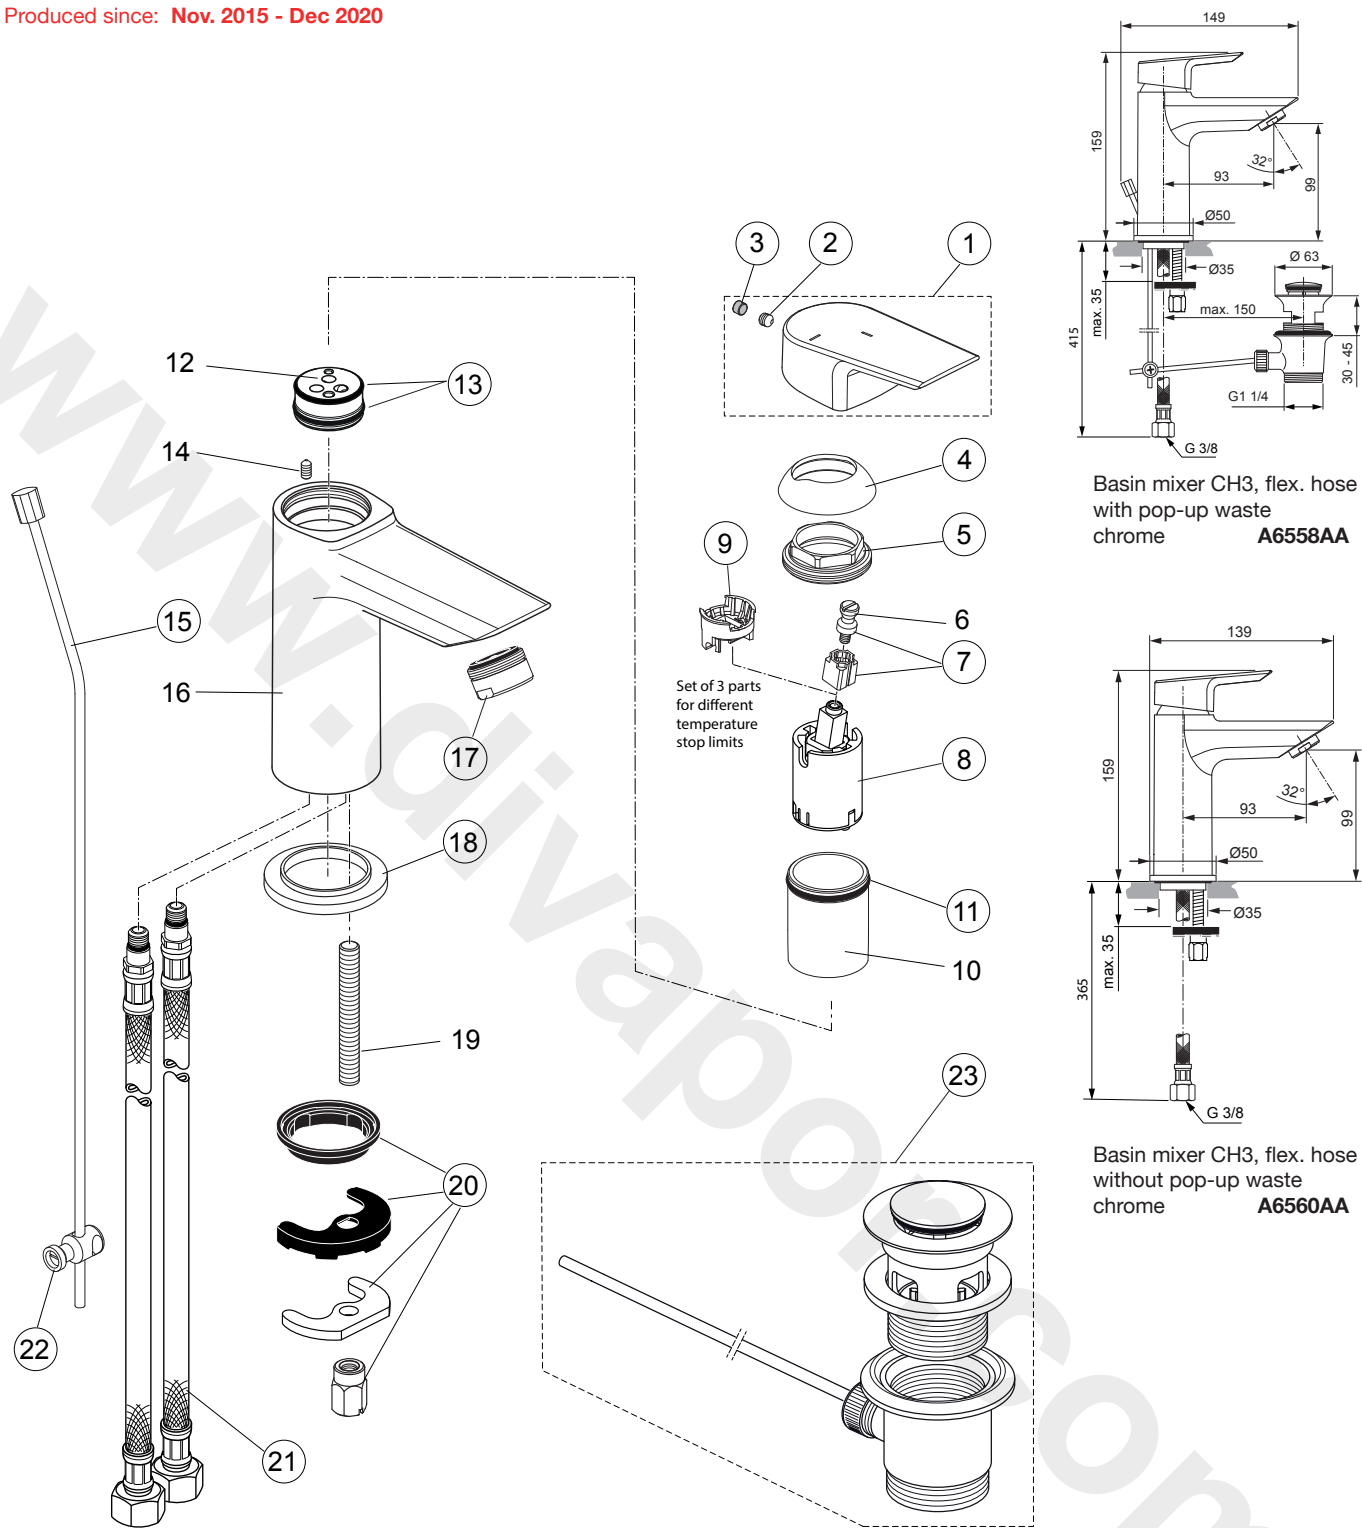

Produced since: Dec. 2020

Basin mixer CH3, flex. hose with pop-up waste chrome **A6558AA**

Basin mixer CH3, flex. hose without pop-up waste chrome **A6560AA**

Pos.	Description	Part-Number	Qty.	Pos.	Description	Part-Number	Qty.
1	Lever cpl. with Logo ISI	<b>A 861 023 AA</b>	1 Set	11	Bracket	<b>A 961 172 NU</b>	1 pcs
2	Cover cap	<b>F 960 975 AA</b>	1 pcs	12	Lift rod cpl.	<b>B 961 119 AA</b>	1 Set
3	Cartridge Kerox Ø28	<b>A 861 396 NU</b>	1 Set				
4	O - Ring Ø 28 x 2	<b>A 963 299 NU</b>	1 pcs				
5	Pop-up waste complete	<b>A 962 991 AA</b>	1 Set				
6	O - Ring Ø 26,7 x 1,78	<b>A 962 825 NU</b>	1 pcs				
7	Aerator M24x1 - 5ltr/min	<b>B 960 754 AA</b>	1 pcs				
8	Escutcheon	<b>B 960 712 AA</b>	1 pcs				
9	Fixation kit	<b>A 964 520 NU</b>	1 Set				
10	Flex. hose M8x1-G3/8-500	<b>A 962 005 NU</b>	1 pcs				

Produced since: Nov. 2015 - Dec 2020

Basin mixer CH3, flex. hose with pop-up waste chrome **A6558AA**

Basin mixer CH3, flex. hose without pop-up waste chrome **A6560AA**

Pos.	Description	Part-Number	Qty.	Pos.	Description	Part-Number	Qty.
1	Lever cpl. with Logo ISI	<b>A 861 023 AA</b>	1 Set	13	O - Ring Ø 26,7 x 1,78	<b>A 962 825 NU</b>	1 pcs
2	Thread pin M5x6 DIN914	<b>A 860 603 NU</b>	1 pcs	14	Thread pin M4 x 8 ISO 4027		
3	Handle plug	<b>A 963 751 NU</b>	1 pcs	15	Lift rod cpl. + Pos. 22	<b>B 961 119 AA</b>	1 Set
4	Cover cap	<b>F 960 975 AA</b>	1 pcs	16	Body		
5	Thread ring M36x1	<b>B 961 087 NU</b>	1 pcs	17	Aerator M24x1 - 5ltr/min	<b>B 960 754 AA</b>	1 pcs
6	Handle screw M4			18	Escutcheon	<b>B 960 712 AA</b>	1 pcs
7	Lever adapter + screw	<b>A 860 892 NU</b>	1 Set	19	Bolt M8x63		
8	Cartridge Kerox Ø28 + Pos.7	<b>F 960 855 NU</b>	1 Set	20	Fixation kit	<b>A 964 520 NU</b>	1 Set
9	Hot water limiter - 3 parts	<b>B 961 088 NU</b>	1 Set	21	Flex. hose M8x1 - G3/8-500	<b>A 962 005 NU</b>	1 pcs
10	Sleeve for cartridge			22	Bracket	<b>A 961 172 NU</b>	1 pcs
11	O - Ring Ø 28 x 2	<b>A 963 299 NU</b>	1 pcs	23	Pop-up waste complete	<b>A 962 991 AA</b>	1 Set
12	Manifold						