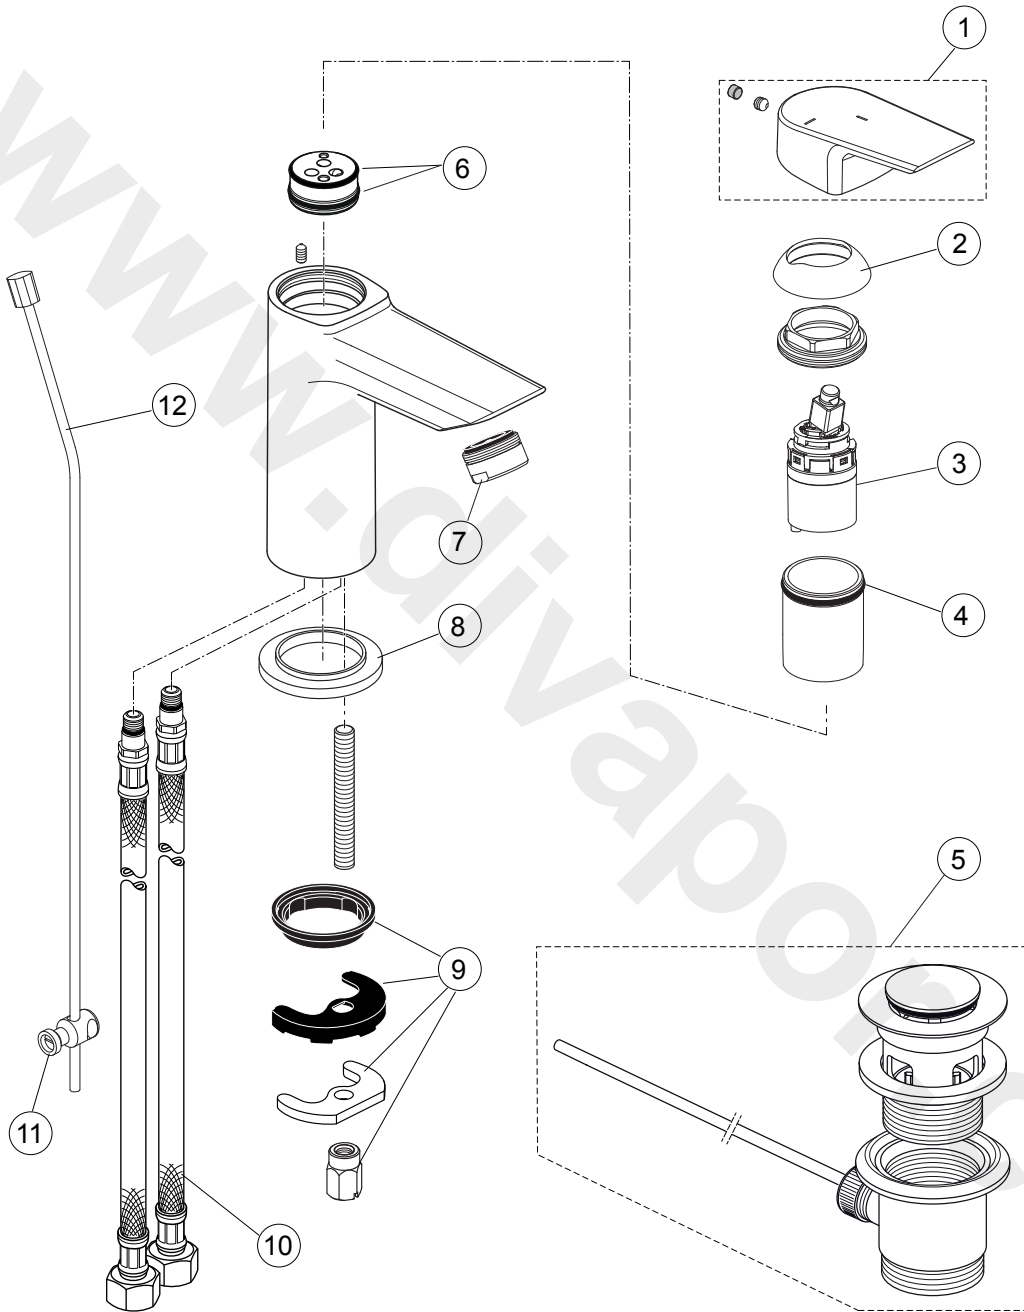

Produced since: Dec. 2020

Basin mixer CH3, flex. hose with pop-up waste chrome **A6558AA**

Basin mixer CH3, flex. hose without pop-up waste chrome **A6560AA**

Pos.	Description	Part-Number	Qty.	Pos.	Description	Part-Number	Qty.
1	Lever cpl. with Logo ISI	<b>A 861 023 AA</b>	1 Set	11	Bracket	<b>A 961 172 NU</b>	1 pcs
2	Cover cap	<b>F 960 975 AA</b>	1 pcs	12	Lift rod cpl.	<b>B 961 119 AA</b>	1 Set
3	Cartridge Kerox Ø28	<b>A 861 396 NU</b>	1 Set				
4	O - Ring Ø 28 x 2	<b>A 963 299 NU</b>	1 pcs				
5	Pop-up waste complete	<b>A 962 991 AA</b>	1 Set				
6	O - Ring Ø 26,7 x 1,78	<b>A 962 825 NU</b>	1 pcs				
7	Aerator M24x1 - 5ltr/min	<b>B 960 754 AA</b>	1 pcs				
8	Escutcheon	<b>B 960 712 AA</b>	1 pcs				
9	Fixation kit	<b>A 964 520 NU</b>	1 Set				
10	Flex. hose M8x1-G3/8-500	<b>A 962 005 NU</b>	1 pcs				

Produced since: Nov. 2015 - Dec 2020

Basin mixer CH3, flex. hose with pop-up waste chrome **A6558AA**

Basin mixer CH3, flex. hose without pop-up waste chrome **A6560AA**

Pos.	Description	Part-Number	Qty.	Pos.	Description	Part-Number	Qty.
1	Lever cpl. with Logo ISI	<b>A 861 023 AA</b>	1 Set	13	O - Ring Ø 26,7 x 1,78	<b>A 962 825 NU</b>	1 pcs
2	Thread pin M5x6 DIN914	<b>A 860 603 NU</b>	1 pcs	14	Thread pin M4 x 8 ISO 4027		
3	Handle plug	<b>A 963 751 NU</b>	1 pcs	15	Lift rod cpl. + Pos. 22	<b>B 961 119 AA</b>	1 Set
4	Cover cap	<b>F 960 975 AA</b>	1 pcs	16	Body		
5	Thread ring M36x1	<b>B 961 087 NU</b>	1 pcs	17	Aerator M24x1 - 5ltr/min	<b>B 960 754 AA</b>	1 pcs
6	Handle screw M4			18	Escutcheon	<b>B 960 712 AA</b>	1 pcs
7	Lever adapter + screw	<b>A 860 892 NU</b>	1 Set	19	Bolt M8x63		
8	Cartridge Kerox Ø28 + Pos.7	<b>F 960 855 NU</b>	1 Set	20	Fixation kit	<b>A 964 520 NU</b>	1 Set
9	Hot water limiter - 3 parts	<b>B 961 088 NU</b>	1 Set	21	Flex. hose M8x1 - G3/8-500	<b>A 962 005 NU</b>	1 pcs
10	Sleeve for cartridge			22	Bracket	<b>A 961 172 NU</b>	1 pcs
11	O - Ring Ø 28 x 2	<b>A 963 299 NU</b>	1 pcs	23	Pop-up waste complete	<b>A 962 991 AA</b>	1 Set
12	Manifold						