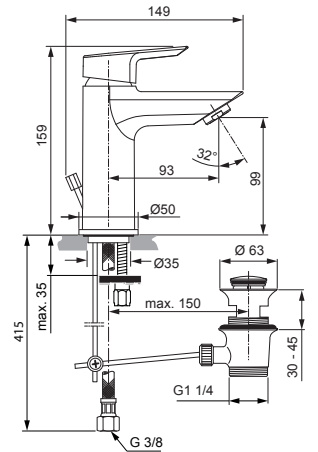

Produced since: Dec. 2020

Basin mixer CH3, flex. hose with pop-up waste chrome **A6558AA**

Basin mixer CH3, flex. hose without pop-up waste chrome **A6560AA**

Pos.	Description	Part-Number	Qty.	Pos.	Description	Part-Number	Qty.
1	Lever cpl. with Logo ISI	<b>A 861 023 AA</b>	1 Set	11	Bracket	<b>A 961 172 NU</b>	1 pcs
2	Cover cap	<b>F 960 975 AA</b>	1 pcs	12	Lift rod cpl.	<b>B 961 119 AA</b>	1 Set
3	Cartridge Kerox Ø28	<b>A 861 396 NU</b>	1 Set				
4	O - Ring Ø 28 x 2	<b>A 963 299 NU</b>	1 pcs				
5	Pop-up waste complete	<b>A 962 991 AA</b>	1 Set				
6	O - Ring Ø 26,7 x 1,78	<b>A 962 825 NU</b>	1 pcs				
7	Aerator M24x1 - 5ltr/min	<b>B 960 754 AA</b>	1 pcs				
8	Escutcheon	<b>B 960 712 AA</b>	1 pcs				
9	Fixation kit	<b>A 964 520 NU</b>	1 Set				
10	Flex. hose M8x1-G3/8-500	<b>A 962 005 NU</b>	1 pcs				

Produced since: Nov. 2015 - Dec 2020

Basin mixer CH3, flex. hose with pop-up waste chrome **A6558AA**

Basin mixer CH3, flex. hose without pop-up waste chrome **A6560AA**

Pos.	Description	Part-Number	Qty.	Pos.	Description	Part-Number	Qty.
1	Lever cpl. with Logo ISI	<b>A 861 023 AA</b>	1 Set	13	O - Ring Ø 26,7 x 1,78	<b>A 962 825 NU</b>	1 pcs
2	Thread pin M5x6 DIN914	<b>A 860 603 NU</b>	1 pcs	14	Thread pin M4 x 8 ISO 4027		
3	Handle plug	<b>A 963 751 NU</b>	1 pcs	15	Lift rod cpl. + Pos. 22	<b>B 961 119 AA</b>	1 Set
4	Cover cap	<b>F 960 975 AA</b>	1 pcs	16	Body		
5	Thread ring M36x1	<b>B 961 087 NU</b>	1 pcs	17	Aerator M24x1 - 5ltr/min	<b>B 960 754 AA</b>	1 pcs
6	Handle screw M4			18	Escutcheon	<b>B 960 712 AA</b>	1 pcs
7	Lever adapter + screw	<b>A 860 892 NU</b>	1 Set	19	Bolt M8x63		
8	Cartridge Kerox Ø28 + Pos.7	<b>F 960 855 NU</b>	1 Set	20	Fixation kit	<b>A 964 520 NU</b>	1 Set
9	Hot water limiter - 3 parts	<b>B 961 088 NU</b>	1 Set	21	Flex. hose M8x1 - G3/8-500	<b>A 962 005 NU</b>	1 pcs
10	Sleeve for cartridge			22	Bracket	<b>A 961 172 NU</b>	1 pcs
11	O - Ring Ø 28 x 2	<b>A 963 299 NU</b>	1 pcs	23	Pop-up waste complete	<b>A 962 991 AA</b>	1 Set
12	Manifold						