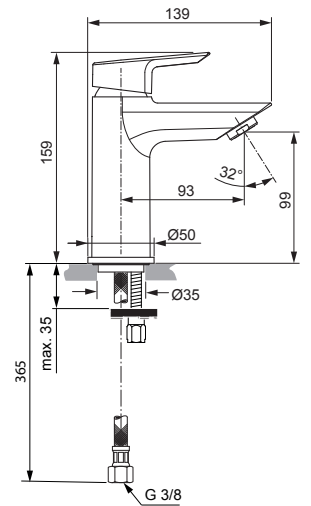

Produced since: Dec. 2020

Basin mixer CH3, flex. hose with pop-up waste chrome **A6558AA**

Basin mixer CH3, flex. hose without pop-up waste chrome **A6560AA**

Pos.	Description	Part-Number	Qty.	Pos.	Description	Part-Number	Qty.
1	Lever cpl. with Logo ISI	<b>A 861 023 AA</b>	1 Set	11	Bracket	<b>A 961 172 NU</b>	1 pcs
2	Cover cap	<b>F 960 975 AA</b>	1 pcs	12	Lift rod cpl.	<b>B 961 119 AA</b>	1 Set
3	Cartridge Kerox Ø28	<b>A 861 396 NU</b>	1 Set				
4	O - Ring Ø 28 x 2	<b>A 963 299 NU</b>	1 pcs				
5	Pop-up waste complete	<b>A 962 991 AA</b>	1 Set				
6	O - Ring Ø 26,7 x 1,78	<b>A 962 825 NU</b>	1 pcs				
7	Aerator M24x1 - 5ltr/min	<b>B 960 754 AA</b>	1 pcs				
8	Escutcheon	<b>B 960 712 AA</b>	1 pcs				
9	Fixation kit	<b>A 964 520 NU</b>	1 Set				
10	Flex. hose M8x1-G3/8-500	<b>A 962 005 NU</b>	1 pcs				

Produced since: Nov. 2015 - Dec 2020

Basin mixer CH3, flex. hose with pop-up waste chrome **A6558AA**

Basin mixer CH3, flex. hose without pop-up waste chrome **A6560AA**

Pos.	Description	Part-Number	Qty.	Pos.	Description	Part-Number	Qty.
1	Lever cpl. with Logo ISI	<b>A 861 023 AA</b>	1 Set	13	O - Ring Ø 26,7 x 1,78	<b>A 962 825 NU</b>	1 pcs
2	Thread pin M5x6 DIN914	<b>A 860 603 NU</b>	1 pcs	14	Thread pin M4 x 8 ISO 4027		
3	Handle plug	<b>A 963 751 NU</b>	1 pcs	15	Lift rod cpl. + Pos. 22	<b>B 961 119 AA</b>	1 Set
4	Cover cap	<b>F 960 975 AA</b>	1 pcs	16	Body		
5	Thread ring M36x1	<b>B 961 087 NU</b>	1 pcs	17	Aerator M24x1 - 5ltr/min	<b>B 960 754 AA</b>	1 pcs
6	Handle screw M4			18	Escutcheon	<b>B 960 712 AA</b>	1 pcs
7	Lever adapter + screw	<b>A 860 892 NU</b>	1 Set	19	Bolt M8x63		
8	Cartridge Kerox Ø28 + Pos.7	<b>F 960 855 NU</b>	1 Set	20	Fixation kit	<b>A 964 520 NU</b>	1 Set
9	Hot water limiter - 3 parts	<b>B 961 088 NU</b>	1 Set	21	Flex. hose M8x1 - G3/8-500	<b>A 962 005 NU</b>	1 pcs
10	Sleeve for cartridge			22	Bracket	<b>A 961 172 NU</b>	1 pcs
11	O - Ring Ø 28 x 2	<b>A 963 299 NU</b>	1 pcs	23	Pop-up waste complete	<b>A 962 991 AA</b>	1 Set
12	Manifold						