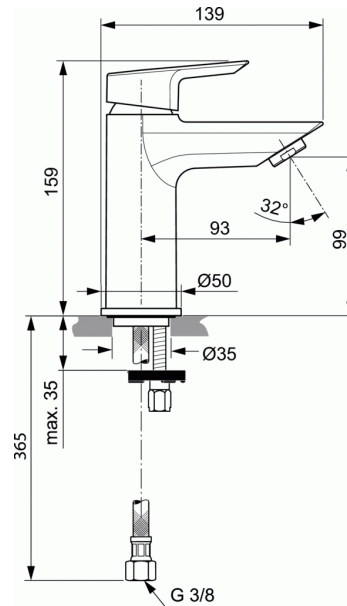

## One-hole basin mixer

### One-hole basin mixer

- IS 28 mm ceramic cartridge
- Temperature limiter - integrated in the box
- Brass cast body 1 piece
- Metal handle with red and blue colour indication - printed on handle
- Cascade aerator with 5 l/min flow rate limiter
- Flexible hoses G3/8" for water supply system connection
- Easy-Fix system for installation
- Centre ring
- Comply with EN817

### VARIANTS

One-hole basin mixer

A6557