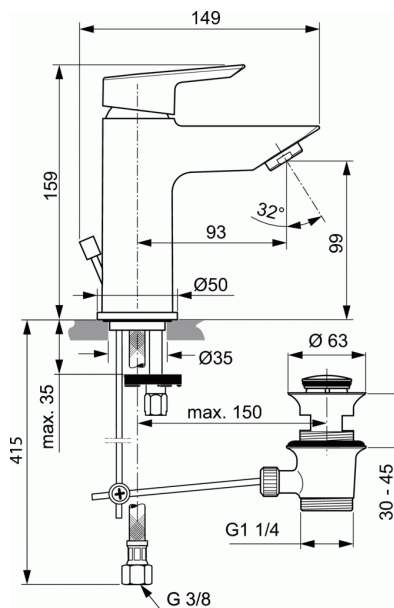

TESI

One-hole basin mixer BlueStart®

One-hole basin mixer BlueStart®

- IS 28 mm ceramic cartridge
- Temperature limiter - integrated in the box
- Brass cast body
- Metal handle with red and blue colour indication - printed on handle
- Cold start indication
- BlueStart® technology
- Cascade aerator with 5 l/min flow rate limiter
- Flexible hoses G3/8" for water supply system connection
- Metal pop-up waste
- Easy-Fix system for installation
- Centre ring
- Comply with EN817